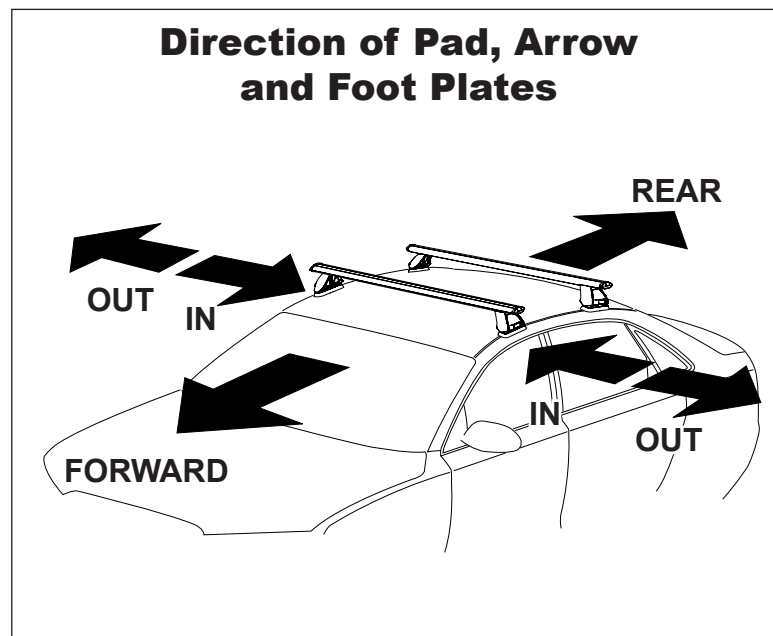

# DK077 Rhino-Rack VA, Aero, Euro & HD crossbar instruction

**Measurement A:** CENTRE of door jamb to CENTRE arrow of leg foot plate.

**Measurement B:** CENTRE of Front leg foot plate arrow to CENTRE of Rear leg foot plate arrow.

**Carrying capacity:** Roof rack is rated to 75kg. Please refer to manufacturers handbook for your vehicles maximum roof load capacity. Always use the lower of the two figures.

VEHICLE	Date	Measurement A	Measurement B	Load Rating (includes racks 5kg/ 11lbs)
Toyota Hilux Extra Cab	04/2005 on	300mm / 11,13/16"	N/A	35kg / 77lbs
Toyota Hilux Single Cab	04/2005 on	300mm / 11,13/16"	N/A	35kg / 77lbs
Dodge Charger R/T 4dr Sedan	2005 on	370mm / 14,9/16"	700mm / 27,9/16"	75kg / 165lbs