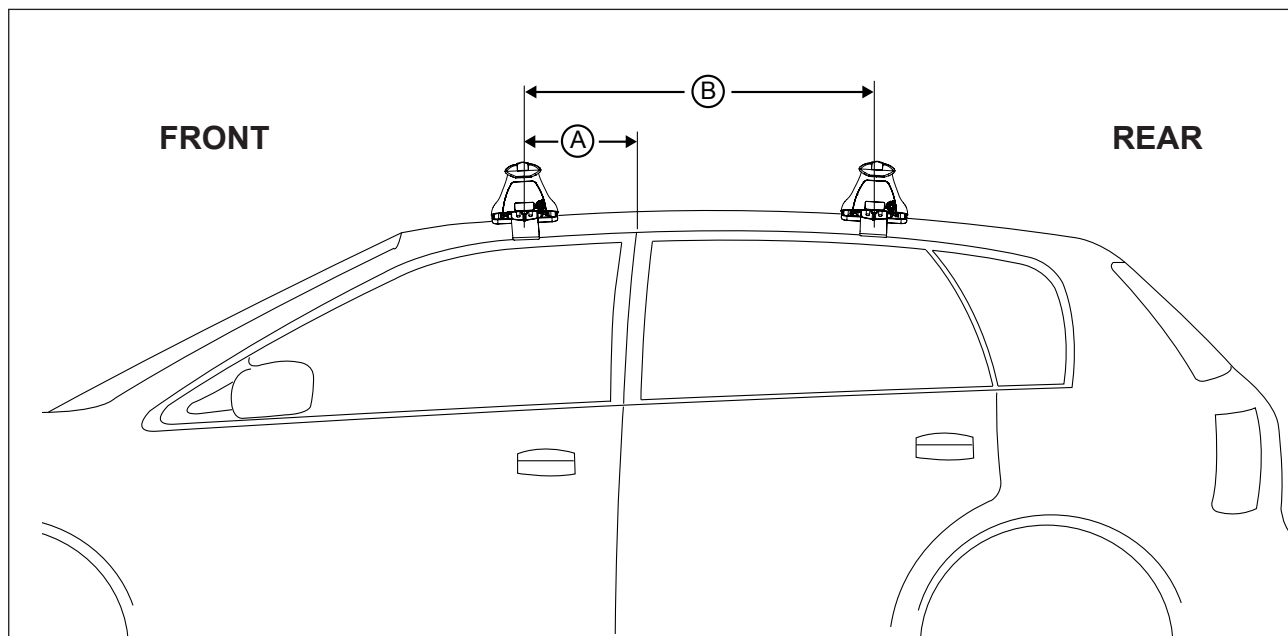

# DK077 Rhino-Rack VA, Aero, Euro & HD crossbar instruction

**Measurement A:** CENTRE of door jamb to CENTRE arrow of leg foot plate.

**Measurement B:** CENTRE of Front leg foot plate arrow to CENTRE of Rear leg foot plate arrow.

**Carrying capacity:** Roof rack is rated to 75kg. Please refer to manufacturers handbook for your vehicles maximum roof load capacity. Always use the lower of the two figures.

VEHICLE	Date	Measurement A	Measurement B	Load Rating (includes racks 5kg/ 11lbs)
Toyota Hilux Extra Cab	04/2005 on	300mm / 11,13/16"	N/A	35kg / 77lbs
Toyota Hilux Single Cab	04/2005 on	300mm / 11,13/16"	N/A	35kg / 77lbs
Dodge Charger R/T 4dr Sedan	2005 on	370mm / 14,9/16"	700mm / 27,9/16"	75kg / 165lbs