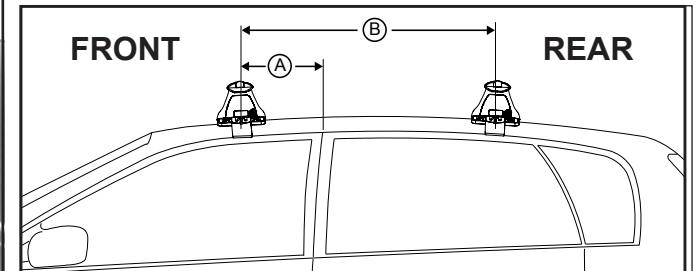

DK317 Rhino-Rack VA, Aero, Euro & HD crossbar instruction

Measurement A: CENTRE of door jamb to CENTRE arrow of leg foot plate.

Measurement B: CENTRE of Front leg foot plate arrow to CENTRE of Rear leg foot plate arrow.

Carrying capacity: Roof rack is rated to 75kg. Please refer to manufacturers handbook for your vehicles maximum roof load capacity. Always use the lower of the two figures.

VEHICLE	Date	Measurement A	Measurement B	Load Rating (includes racks 5kg/11lbs)
Chrysler 200 4dr sedan	2011-	280mm / 11,1/32"	700mm / 27,9/16"	75kg / 165lbs