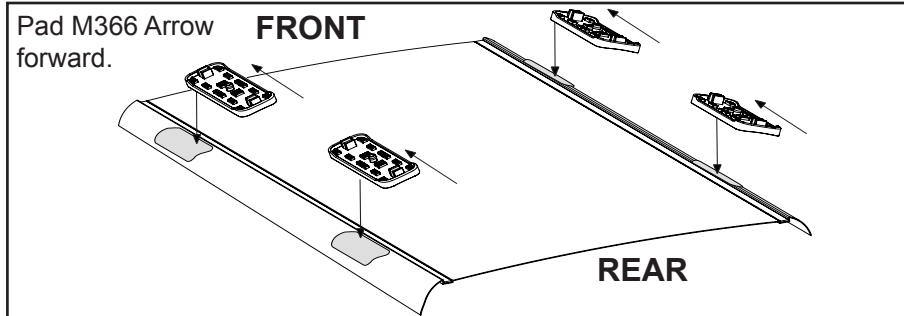

DK317 Rhino-Rack VA, Aero, Euro & HD crossbar instruction

Measurement A: CENTRE of door jamb to CENTRE arrow of leg foot plate.

Measurement B: CENTRE of Front leg foot plate arrow to CENTRE of Rear leg foot plate arrow.

Carrying capacity: Roof rack is rated to 75kg. Please refer to manufacturers handbook for your vehicles maximum roof load capacity. Always use the lower of the two figures.

VEHICLE	Date	Measurement A	Measurement B	Load Rating (includes racks 5kg/11lbs)
Chrysler 200 4dr sedan	2011-	280mm / 11,1/32"	700mm / 27,9/16"	75kg / 165lbs