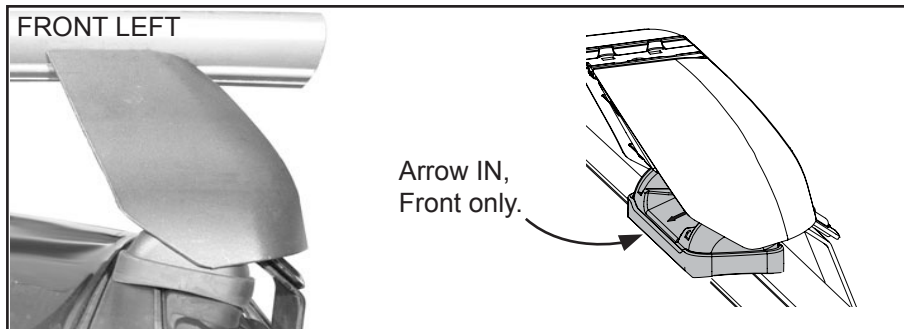

DK317 Rhino-Rack VA, Aero, Euro & HD crossbar instruction

Measurement A: CENTRE of door jamb to CENTRE arrow of leg foot plate.

Measurement B: CENTRE of Front leg foot plate arrow to CENTRE of Rear leg foot plate arrow.

Carrying capacity: Roof rack is rated to 75kg. Please refer to manufacturers handbook for your vehicles maximum roof load capacity. Always use the lower of the two figures.

VEHICLE	Date	Measurement A	Measurement B	Load Rating (includes racks 5kg/11lbs)
Chrysler 200 4dr sedan	2011-	280mm / 11,1/32"	700mm / 27,9/16"	75kg / 165lbs