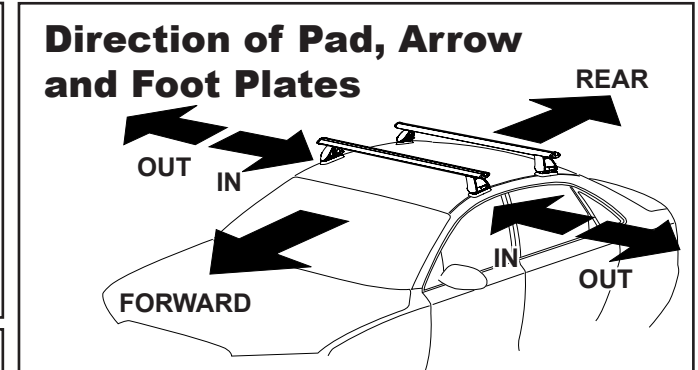

DK317 Rhino-Rack VA, Aero, Euro & HD crossbar instruction

Measurement A: CENTRE of door jamb to CENTRE arrow of leg foot plate.

Measurement B: CENTRE of Front leg foot plate arrow to CENTRE of Rear leg foot plate arrow.

Carrying capacity: Roof rack is rated to 75kg. Please refer to manufacturers handbook for your vehicles maximum roof load capacity. Always use the lower of the two figures.

VEHICLE	Date	Measurement A	Measurement B	Load Rating (includes racks 5kg/11lbs)
Chrysler 200 4dr sedan	2011-	280mm / 11,1/32"	700mm / 27,9/16"	75kg / 165lbs