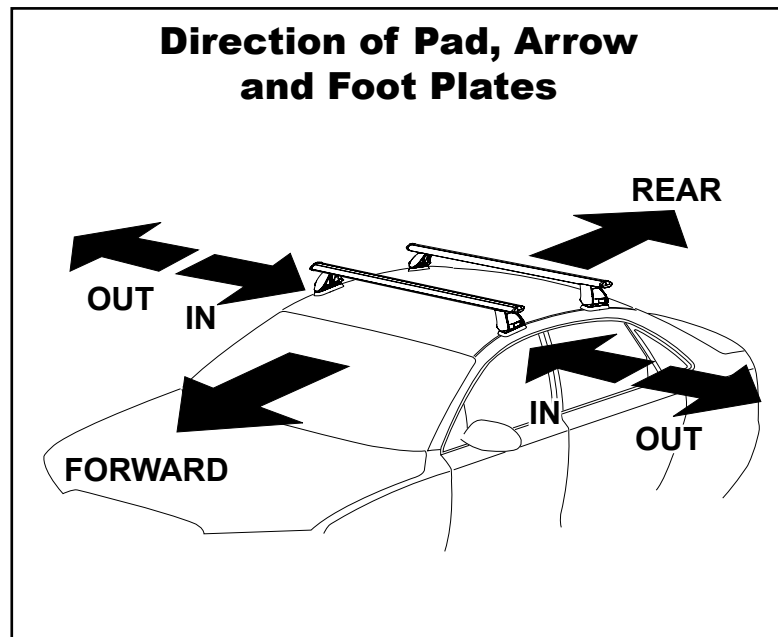

DK297 Rhino-Rack VA, Aero, Euro & HD crossbar instruction

Measurement A: CENTRE of door jamb to CENTRE arrow of leg foot plate.

Measurement B: CENTRE of Front leg foot plate arrow to CENTRE of Rear leg foot plate arrow.

Carrying capacity: Roof rack is rated to 75kg. Please refer to manufacturers handbook for your vehicles maximum roof load capacity. Always use the lower of the two figures.

VEHICLE	Date	Measurement A	Measurement B	Load Rating (includes racks 5kg/ 11lbs)
Chevrolet Traverse	09-14	70mm / 2,3/4"	700mm / 27,9/16"	75kg / 165lbs