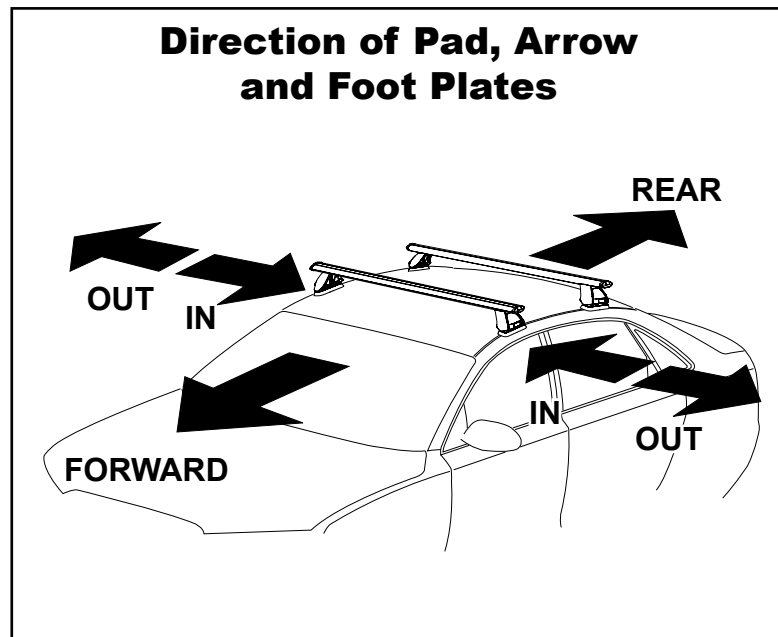

DK297 Rhino-Rack VA, Aero, Euro & HD crossbar instruction

Measurement A: CENTRE of door jamb to CENTRE arrow of leg foot plate.

Measurement B: CENTRE of Front leg foot plate arrow to CENTRE of Rear leg foot plate arrow.

Carrying capacity: Roof rack is rated to 75kg. Please refer to manufacturers handbook for your vehicles maximum roof load capacity. Always use the lower of the two figures.

| VEHICLE | Date | Measurement A | Measurement B | Load Rating (includes racks 5kg/ 11lbs) |
|--------------------|-------|---------------|------------------|---|
| Chevrolet Traverse | 09-14 | 70mm / 2,3/4" | 700mm / 27,9/16" | 75kg / 165lbs |
| | | | | |
| | | | | |
| | | | | |
| | | | | |