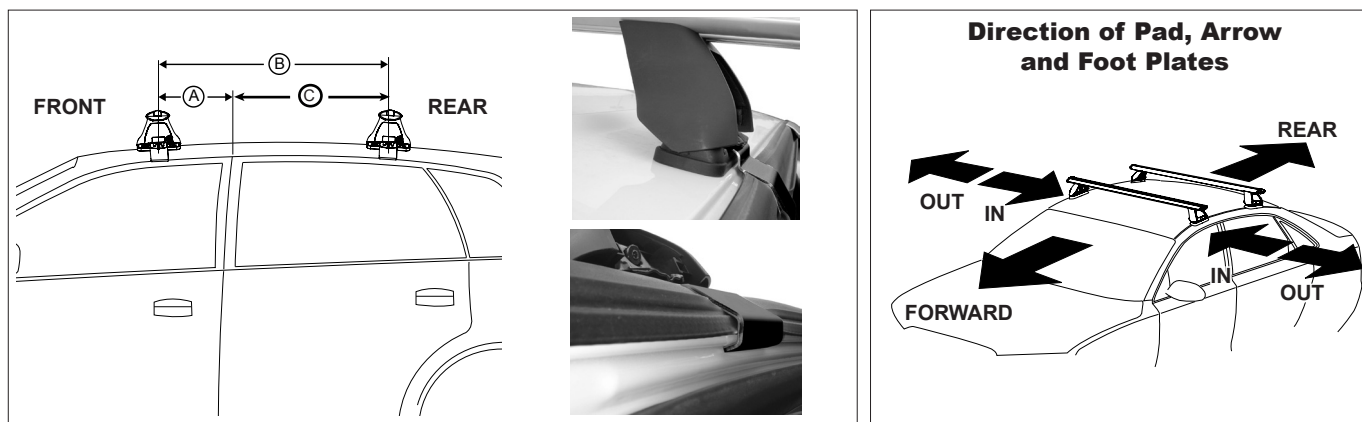

DK227 Rhino-Rack VA, Aero, Euro & HD crossbar instruction

Measurement A: CENTRE of door jamb to CENTRE arrow of leg foot plate.

Measurement B: CENTRE of Front leg foot plate arrow to CENTRE of Rear leg foot plate arrow.

Carrying capacity: Roof rack is rated to 75kg. Please refer to manufacturers handbook for your vehicles maximum roof load capacity. Always use the lower of the two figures.

VEHICLE	Date	Measurement A	Measurement B	Measurement C	Load Rating (includes racks 5kg/ 11lbs)
Chevrolet Silverado HD (Reg. Cab)	07-14	300mm / 11,13/16"			30kg / 66lbs (one crossbar) 60kg / 132lbs (two crossbars)
GMC Sierra HD (Reg. Cab)	07-14	300mm / 11,13/16"			30kg / 66lbs (one crossbar) 60kg / 132lbs (two crossbars)
Chevrolet Silverado HD (Ext. Cab)	07-14	300mm / 11,13/16"	800mm / 31,1/2"	500mm / 19,11/16"	30kg / 66lbs (one crossbar) 60kg / 132lbs (two crossbars)
GMC Sierra HD (Ext. Cab)	07-14	300mm / 11,13/16"	800mm / 31,1/2"	500mm / 19,11/16"	30kg / 66lbs (one crossbar) 60kg / 132lbs (two crossbars)
Chevrolet Silverado 1500 (Crew Cab)	07-13	250mm / 9,27/32"	800mm / 31,1/2"	550mm / 21,21/32"	30kg / 66lbs (one crossbar) 60kg / 132lbs (two crossbars)
GMC Sierra 1500 (Crew Cab)	07-13	250mm / 9,27/32"	800mm / 31,1/2"	550mm / 21,21/32"	30kg / 66lbs (one crossbar) 60kg / 132lbs (two crossbars)