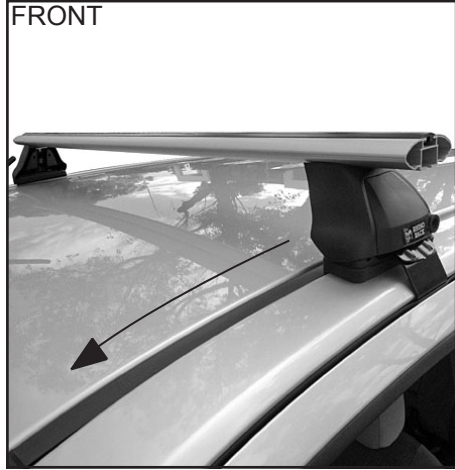

DK330 / DK330R / DK330F Rhino-Rack VA, Aero, Euro & HD crossbar instruction

Measurement A: CENTRE of door jamb to CENTRE arrow of leg foot plate.

Measurement B: CENTRE of Front leg foot plate arrow to CENTRE of Rear leg foot plate arrow.

Carrying capacity: Roof rack is rated to 75kg. Please refer to manufacturers handbook for your vehicles maximum roof load capacity. Always use the lower of the two figures.

VEHICLE	Date	Measurement A	Measurement B	Measurement C	Load Rating (includes racks 5kg/ 11lbs)
Chevrolet S10/Colorado Extended Cab (single center bar)	2013-	30mm / 1,3/16"	-	-	35kg / 77lbs
Chevrolet S10/Colorado Crew Cab RG	2013-	250mm / 9,27/32"	700mm / 27,9/16" (double crossbar)	450mm / 17,23/32" (single crossbar)	35kg / 77lbs (single crossbar) 75kg / 165lbs (double crossbar)
Isuzu DMAX Single cab TF	06/12-	230mm / 9,1/16"	-	-	35kg / 77lbs
Isuzu DMAX Space cab TF	06/12-	320mm / 12,19/32"	700mm / 27,9/16" (double crossbar)	380mm / 14,31/32" (single crossbar)	35kg / 77lbs (single crossbar) 75kg / 165lbs (double crossbar)
Isuzu DMAX Space cab TF (single center bar)	06/12-	30mm / 1,3/16"	-	-	35kg / 77lbs
Isuzu DMAX Crew cab TF	06/12-	250mm / 9,27/32"	700mm / 27,9/16" (double crossbar)	450mm / 17,23/32" (single crossbar)	35kg / 77lbs (single crossbar) 75kg / 165lbs (double crossbar)