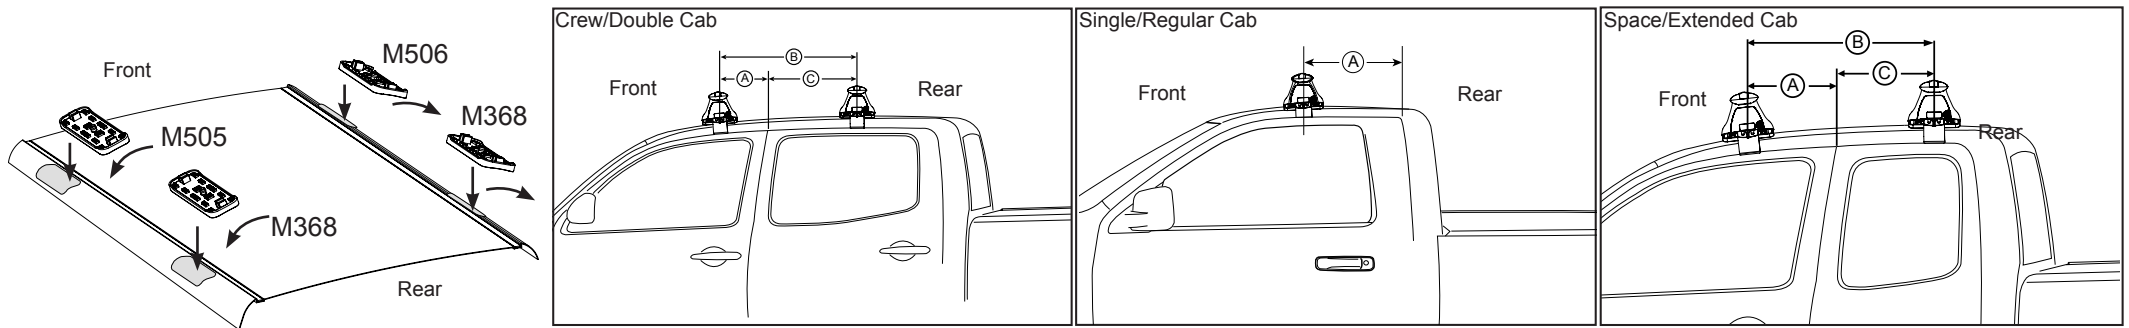

DK330 / DK330R / DK330F Rhino-Rack VA, Aero, Euro & HD [crossbar](#) instruction

Measurement A: CENTRE of door jamb to CENTRE arrow of leg foot plate.

Measurement B: CENTRE of Front leg foot plate arrow to CENTRE of Rear leg foot plate arrow.

Carrying capacity: Roof rack is rated to 75kg. Please refer to manufacturers handbook for your vehicles maximum roof load capacity. Always use the lower of the two figures.

VEHICLE	Date	Measurement A	Measurement B	Measurement C	Load Rating (includes racks 5kg/ 11lbs)
Holden Colorado Single Cab RG	06/12-	230mm / 9,1/16"	-	-	35kg / 77lbs
Holden Colorado Space Cab RG	06/12-	320mm / 12,19/32"	700mm / 27,9/16" (double crossbar)	380mm / 14,31/32" (single crossbar)	35kg / 77lbs (single crossbar) 75kg / 165lbs (double crossbar)
Holden Colorado Space Cab RG (single centre bar)	06/12-	30mm / 1,3/16"	-	-	35kg / 77lbs
Holden Colorado Crew Cab RG	06/12-	250mm / 9,27/32"	700mm / 27,9/16" (double crossbar)	450mm / 17,23/32" (single crossbar)	35kg / 77lbs (single crossbar) 75kg / 165lbs (double crossbar)
Chevrolet S10/Colorado Single Cab	2013-	230mm / 9,1/16"	-	-	35kg / 77lbs
Chevrolet S10/Colorado Extended Cab	2013-	320mm / 12,19/32"	700mm / 27,9/16" (double crossbar)	380mm / 14,31/32" (single crossbar)	35kg / 77lbs (single crossbar) 75kg / 165lbs (double crossbar)