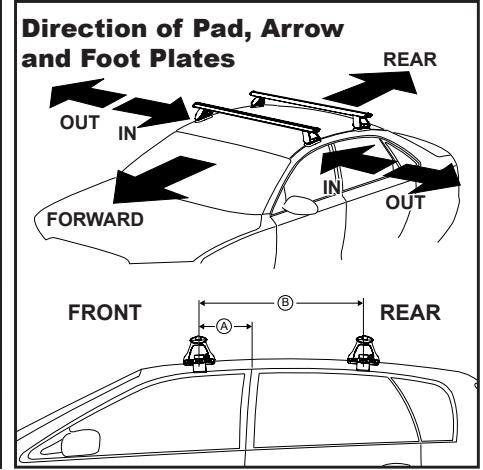

DK330 / DK330R / DK330F Rhino-Rack VA, Aero, Euro & HD crossbar instruction

Measurement A: CENTRE of door jamb to CENTRE arrow of leg foot plate.

Measurement B: CENTRE of Front leg foot plate arrow to CENTRE of Rear leg foot plate arrow.

Carrying capacity: Roof rack is rated to 75kg. Please refer to manufacturers handbook for your vehicles maximum roof load capacity. Always use the lower of the two figures.

VEHICLE	Date	Measurement A	Measurement B	Measurement C	Load Rating (includes racks 5kg/ 11lbs)
Chevrolet S10/Colorado Extended Cab (single center bar)	2013-	30mm / 1,3/16"	-	-	35kg / 77lbs
Chevrolet S10/Colorado Crew Cab RG	2013-	250mm / 9,27/32"	700mm / 27,9/16" (double crossbar)	450mm / 17,23/32" (single crossbar)	35kg / 77lbs (single crossbar) 75kg / 165lbs (double crossbar)
Isuzu DMAX Single cab TF	06/12-	230mm / 9,1/16"	-	-	35kg / 77lbs
Isuzu DMAX Space cab TF	06/12-	320mm / 12,19/32"	700mm / 27,9/16" (double crossbar)	380mm / 14,31/32" (single crossbar)	35kg / 77lbs (single crossbar) 75kg / 165lbs (double crossbar)
Isuzu DMAX Space cab TF (single center bar)	06/12-	30mm / 1,3/16"	-	-	35kg / 77lbs
Isuzu DMAX Crew cab TF	06/12-	250mm / 9,27/32"	700mm / 27,9/16" (double crossbar)	450mm / 17,23/32" (single crossbar)	35kg / 77lbs (single crossbar) 75kg / 165lbs (double crossbar)