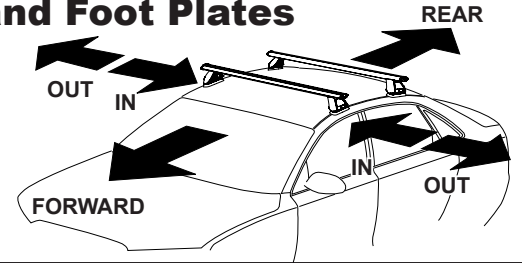

Direction of Pad, Arrow and Foot Plates

VEHICLE	Date	Measurement A	Measurement B	Load Rating (includes racks 5kg/ 11lbs)
Chevrolet Malibu 4dr sedan (excludes Malibu Classic)	08-12	220mm / 8,21/32"	700mm / 27,9/16"	75kg / 165lbs