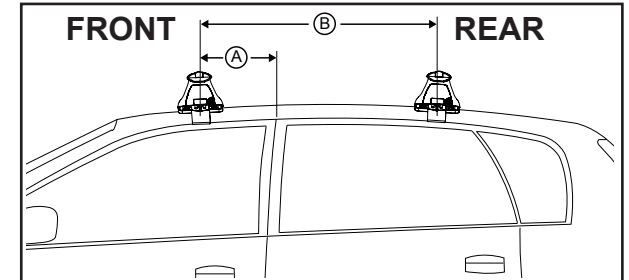

DK183 Rhino-Rack VA, Aero, Euro & HD crossbar instruction

Measurement A: CENTRE of door jamb to CENTRE arrow of leg foot plate.

Measurement B: CENTRE of Front leg foot plate arrow to CENTRE of Rear leg foot plate arrow.

Carrying capacity: Roof rack is rated to 75kg. Please refer to manufacturers handbook for your vehicles maximum roof load capacity. Always use the lower of the two figures.

Front Right pad M415 Arrow out.
 Front Left pad M414 Arrow out.
 Rear Right pad M414 Arrow out.
 Rear Left pad M415 Arrow out.

Direction of Pad, Arrow and Foot Plates

VEHICLE	Date	Measurement A	Measurement B	Load Rating (includes racks 5kg/ 11lbs)
Chevrolet Malibu 4dr sedan (excludes Malibu Classic)	08-12	220mm / 8,21/32"	700mm / 27,9/16"	75kg / 165lbs