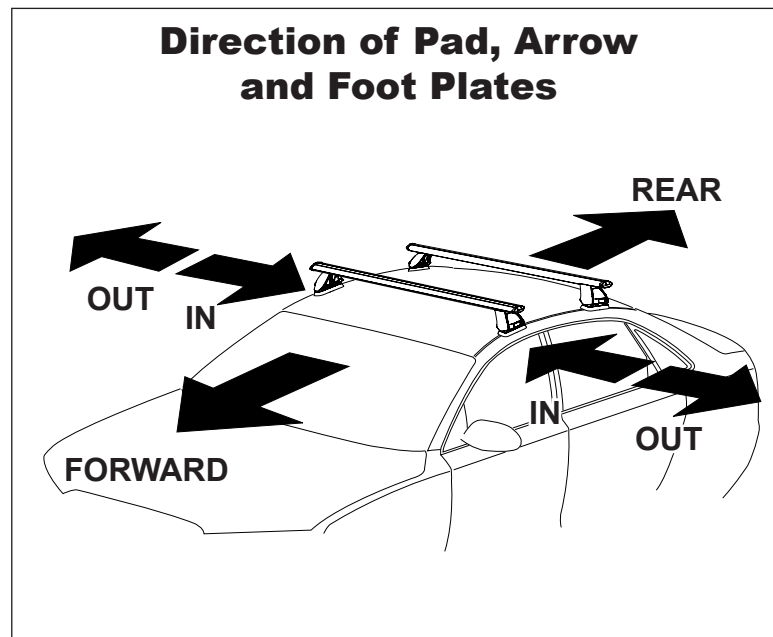

DK146 Rhino-Rack VA, Aero, Euro & HD crossbar instruction

Measurement A: CENTRE of door jamb to CENTRE arrow of leg foot plate.

Measurement B: CENTRE of Front leg foot plate arrow to CENTRE of Rear leg foot plate arrow.

Carrying capacity: Roof rack is rated to 75kg. Please refer to manufacturers handbook for your vehicles maximum roof load capacity. Always use the lower of the two figures.

VEHICLE	Date	Measurement A	Measurement B	Load Rating (includes racks 5kg/11lbs)
Chevrolet Impala 4dr Sedan	2000-2005	290mm / 11,27/64"	750mm / 29,17/32"	75kg / 165lbs
Nissan Rogue S AWD	2008 - 2013	250mm / 9,27/32"	700mm / 27,9/16"	75kg / 165lbs
Nissan Rogue Select SUV	2014 - 2015	250mm / 9,27/32"	700mm / 27,9/16"	75kg / 165lbs