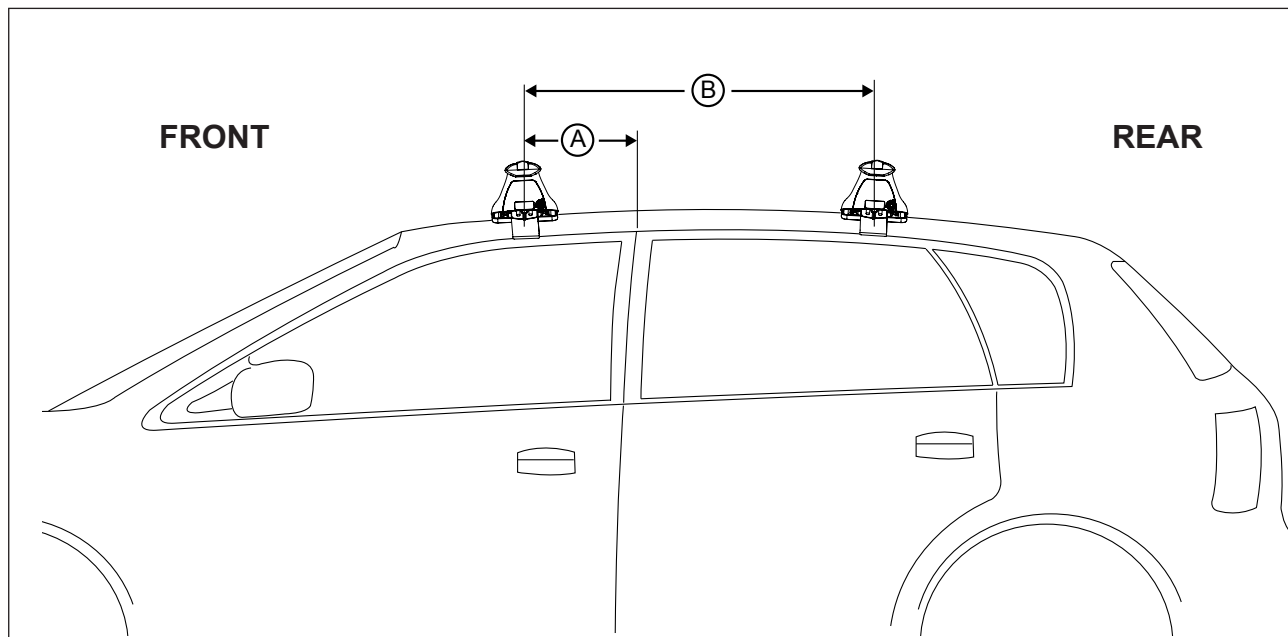

DK146 Rhino-Rack VA, Aero, Euro & HD crossbar instruction

Measurement A: CENTRE of door jamb to CENTRE arrow of leg foot plate.

Measurement B: CENTRE of Front leg foot plate arrow to CENTRE of Rear leg foot plate arrow.

Carrying capacity: Roof rack is rated to 75kg. Please refer to manufacturers handbook for your vehicles maximum roof load capacity. Always use the lower of the two figures.

VEHICLE	Date	Measurement A	Measurement B	Load Rating (includes racks 5kg/11lbs)
Chevrolet Impala 4dr Sedan	2000-2005	290mm / 11,27/64"	750mm / 29,17/32"	75kg / 165lbs
Nissan Rogue S AWD	2008 - 2013	250mm / 9,27/32"	700mm / 27,9/16"	75kg / 165lbs
Nissan Rogue Select SUV	2014 - 2015	250mm / 9,27/32"	700mm / 27,9/16"	75kg / 165lbs