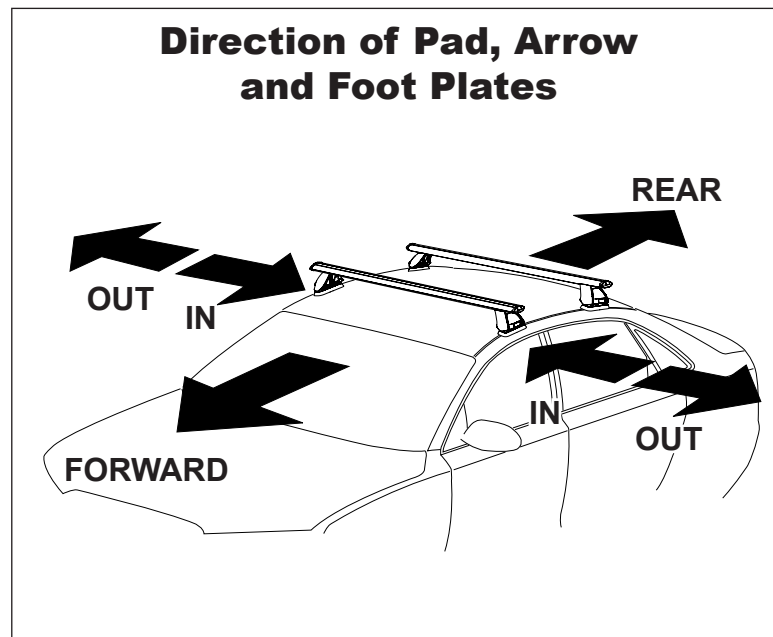

DK226 Rhino-Rack VA, Aero, Euro & HD crossbar instruction

Measurement A: CENTRE of door jamb to CENTRE arrow of leg foot plate.

Measurement B: CENTRE of Front leg foot plate arrow to CENTRE of Rear leg foot plate arrow.

Carrying capacity: Roof rack is rated to 75kg. Please refer to manufacturers handbook for your vehicles maximum roof load capacity. Always use the lower of the two figures.

VEHICLE	Date	Measurement A	Measurement B	Load Rating (includes racks 5kg/ 11lbs)
Chevrolet Equinox LS SUV	2010 on	300mm / 11,13/16"	700mm / 27,9/16"	60kg / 132lbs