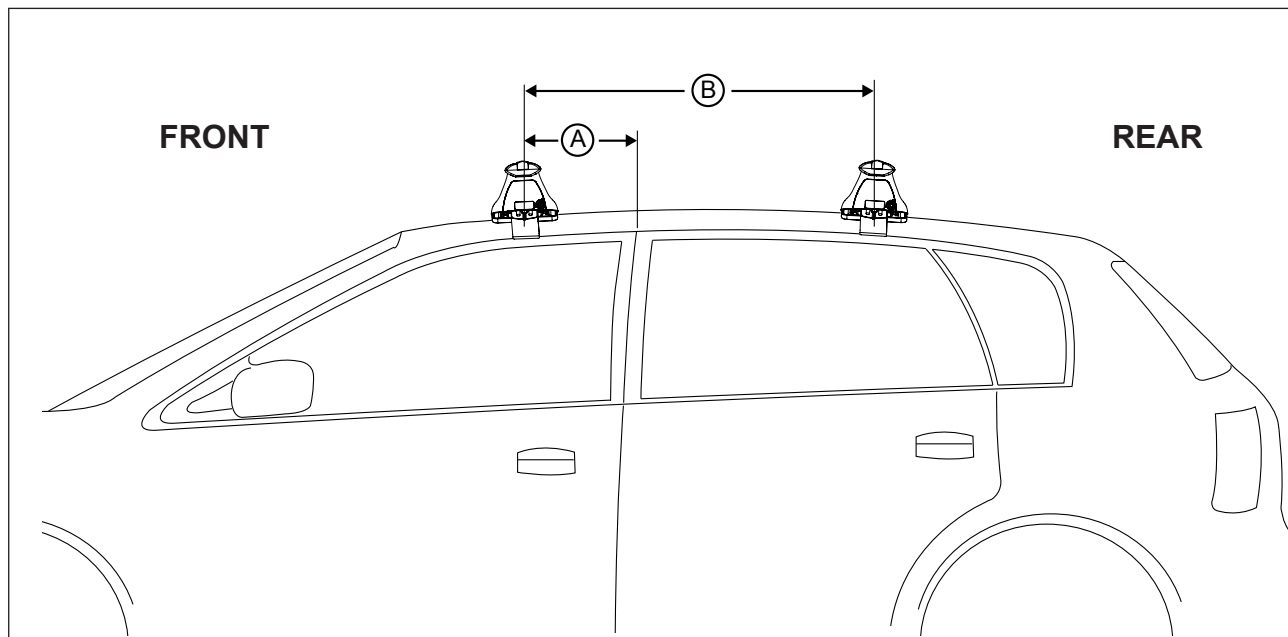

DK226 Rhino-Rack VA, Aero, Euro & HD crossbar instruction

Measurement A: CENTRE of door jamb to CENTRE arrow of leg foot plate.

Measurement B: CENTRE of Front leg foot plate arrow to CENTRE of Rear leg foot plate arrow.

Carrying capacity: Roof rack is rated to 75kg. Please refer to manufacturers handbook for your vehicles maximum roof load capacity. Always use the lower of the two figures.

VEHICLE	Date	Measurement A	Measurement B	Load Rating (includes racks 5kg/ 11lbs)
Chevrolet Equinox LS SUV	2010 on	300mm / 11,13/16"	700mm / 27,9/16"	60kg / 132lbs