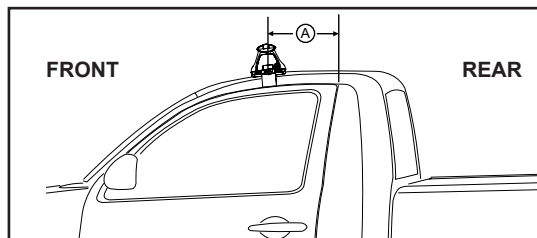

DK147 Rhino-Rack VA, Aero, Euro & HD crossbar instruction

Measurement A: CENTRE of door jamb to CENTRE arrow of leg foot plate.

Measurement B: CENTRE of Front leg foot plate arrow to CENTRE of Rear leg foot plate arrow.

Carrying capacity: Roof rack is rated to 75kg. Please refer to manufacturers handbook for your vehicles maximum roof load capacity. Always use the lower of the two figures.

Vehicle	Date	Measurement A	Measurement B	Measurement C	Load Rating (includes racks 5kg/11lbs)
Chevrolet Colorado crew cab	04-12	300mm / 11,13/16"	750mm / 29,17/32"	450mm / 17,23/32"	75kg / 165lbs
GMC Canyon crew cab	04-12				
Isuzu I-Series crew cab	06-09				
Chevrolet Colorado regular cab (Single bar)	04-12	260mm / 10,1/4"	-	-	35kg / 77lbs
GMC Canyon regular cab (Single bar)	04-12