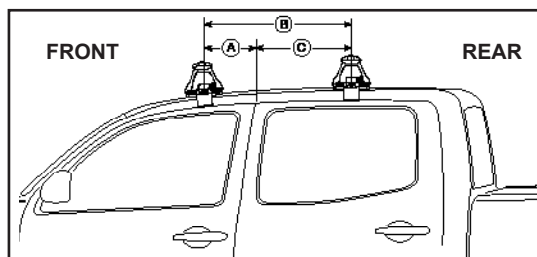

DK147 Rhino-Rack VA, Aero, Euro & HD crossbar instruction

Measurement A: CENTRE of door jamb to CENTRE arrow of leg foot plate.

Measurement B: CENTRE of Front leg foot plate arrow to CENTRE of Rear leg foot plate arrow.

Carrying capacity: Roof rack is rated to 75kg. Please refer to manufacturers handbook for your vehicles maximum roof load capacity. Always use the lower of the two figures.

Vehicle	Date	Measurement A	Measurement B	Measurement C	Load Rating (includes racks 5kg/11lbs)
Chevrolet Colorado crew cab	04-12	300mm / 11,13/16"	750mm / 29,17/32"	450mm / 17,23/32"	75kg / 165lbs
GMC Canyon crew cab	04-12				
Isuzu I-Series crew cab	06-09				
Chevrolet Colorado regular cab (Single bar)	04-12	260mm / 10,1/4"	-	-	35kg / 77lbs
GMC Canyon regular cab (Single bar)	04-12