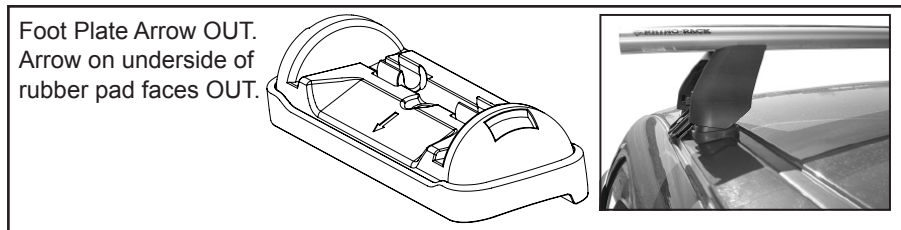

DK147 Rhino-Rack VA, Aero, Euro & HD crossbar instruction

Measurement A: CENTRE of door jamb to CENTRE arrow of leg foot plate.

Measurement B: CENTRE of Front leg foot plate arrow to CENTRE of Rear leg foot plate arrow.

Carrying capacity: Roof rack is rated to 75kg. Please refer to manufacturers handbook for your vehicles maximum roof load capacity. Always use the lower of the two figures.

Vehicle	Date	Measurement A	Measurement B	Measurement C	Load Rating (includes racks 5kg/11lbs)
Chevrolet Colorado crew cab	04-12	300mm / 11,13/16"	750mm / 29,17/32"	450mm / 17,23/32"	75kg / 165lbs
GMC Canyon crew cab	04-12				
Isuzu I-Series crew cab	06-09				
Chevrolet Colorado regular cab (Single bar)	04-12	260mm / 10,1/4"	-	-	35kg / 77lbs
GMC Canyon regular cab (Single bar)	04-12