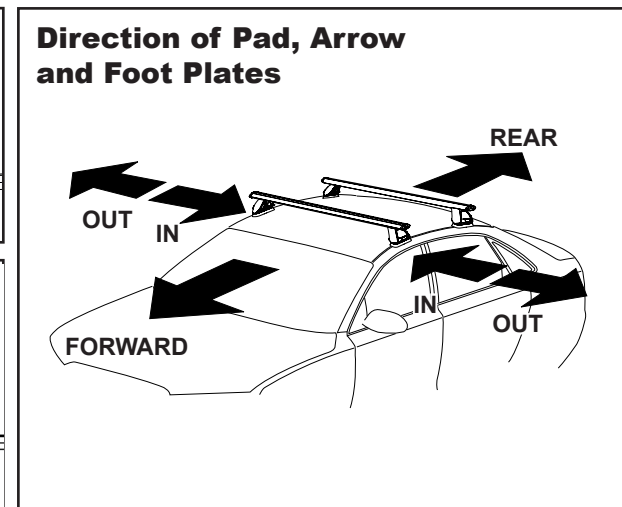

DK147 Rhino-Rack VA, Aero, Euro & HD crossbar instruction

Measurement A: CENTRE of door jamb to CENTRE arrow of leg foot plate.

Measurement B: CENTRE of Front leg foot plate arrow to CENTRE of Rear leg foot plate arrow.

Carrying capacity: Roof rack is rated to 75kg. Please refer to manufacturers handbook for your vehicles maximum roof load capacity. Always use the lower of the two figures.

Vehicle	Date	Measurement A	Measurement B	Measurement C	Load Rating (includes racks 5kg/11lbs)
Chevrolet Colorado crew cab	04-12	300mm / 11,13/16"	750mm / 29,17/32"	450mm / 17,23/32"	75kg / 165lbs
GMC Canyon crew cab	04-12				
Isuzu I-Series crew cab	06-09				
Chevrolet Colorado regular cab (Single bar)	04-12	260mm / 10,1/4"	-	-	35kg / 77lbs
GMC Canyon regular cab (Single bar)	04-12