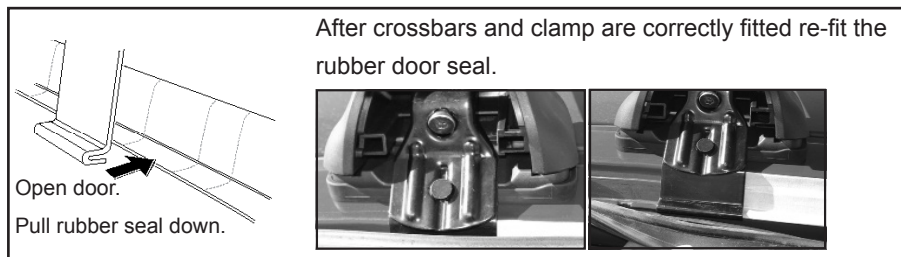

DK147 Rhino-Rack VA, Aero, Euro & HD crossbar instruction

Measurement A: CENTRE of door jamb to CENTRE arrow of leg foot plate.

Measurement B: CENTRE of Front leg foot plate arrow to CENTRE of Rear leg foot plate arrow.

Carrying capacity: Roof rack is rated to 75kg. Please refer to manufacturers handbook for your vehicles maximum roof load capacity. Always use the lower of the two figures.

Vehicle	Date	Measurement A	Measurement B	Measurement C	Load Rating (includes racks 5kg/11lbs)
Chevrolet Colorado crew cab	04-12	300mm / 11,13/16"	750mm / 29,17/32"	450mm / 17,23/32"	75kg / 165lbs
GMC Canyon crew cab	04-12				
Isuzu I-Series crew cab	06-09				
Chevrolet Colorado regular cab (Single bar)	04-12	260mm / 10,1/4"	-	-	35kg / 77lbs
GMC Canyon regular cab (Single bar)	04-12