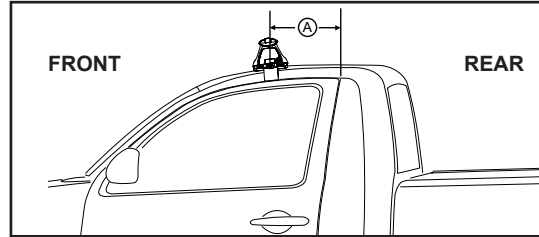

DK147 Rhino-Rack VA, Aero, Euro & HD crossbar instruction

Measurement A: CENTRE of door jamb to CENTRE arrow of leg foot plate.

Measurement B: CENTRE of Front leg foot plate arrow to CENTRE of Rear leg foot plate arrow.

Carrying capacity: Roof rack is rated to 75kg. Please refer to manufacturers handbook for your vehicles maximum roof load capacity. Always use the lower of the two figures.

Vehicle	Date	Measurement A	Measurement B	Measurement C	Load Rating (includes racks 5kg/11lbs)
Chevrolet Colorado crew cab	04-12	300mm / 11,13/16"	750mm / 29,17/32"	450mm / 17,23/32"	75kg / 165lbs
GMC Canyon crew cab	04-12				
Isuzu I-Series crew cab	06-09				
Chevrolet Colorado regular cab (Single bar)	04-12	260mm / 10,1/4"	-	-	35kg / 77lbs
GMC Canyon regular cab (Single bar)	04-12