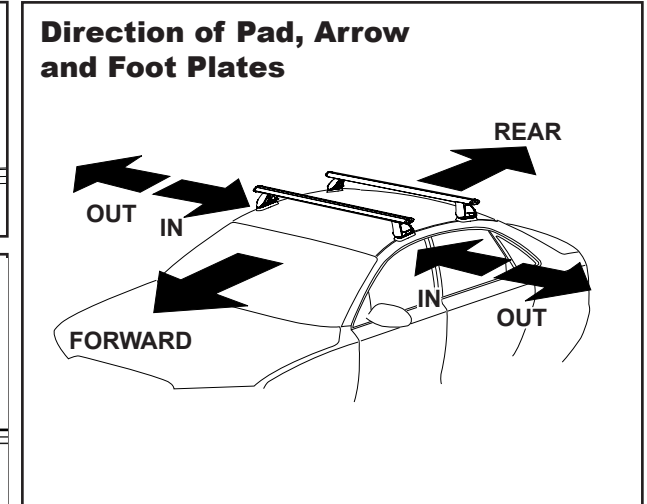

IDENTIFICATION CHART

Vehicle	Date	Crossbar	FRONT CROSSBAR					REAR CROSSBAR						
			Front Right Pad/ Clamp	Front Left Pad/ Clamp	Measurement strip length per side	Measurement strip length per side	Measurement Distance (x)	Foot plate arrow direction	Rear Right Pad/ Clamp	Rear Left Pad/ Clamp	Measurement strip length per side	Measurement strip length per side	Measurement Distance (x)	Foot plate arrow direction
Chevrolet Colorado crew cab	04-12	1260mm	M368	M368	138mm	25mm	924mm / 36,3/8"	OUT	M368	M368	127mm	14mm	902mm / 35,33/64"	OUT
			Arrow OUT						Arrow OUT					
GMC Canyon crew cab	04-12	1260mm	M368	M368	138mm	25mm	924mm / 36,3/8"	OUT	M368	M368	127mm	14mm	902mm / 35,33/64"	OUT
			Arrow OUT						Arrow OUT					
Chevrolet Colorado regular cab (single crossbar)	04-12	1260mm	M368	M368	136mm	23mm	922mm / 36,17/64"	OUT	N/A	N/A	N/A	N/A	N/A	N/A
			Arrow OUT						N/A					
GMC Canyon regular cab (single crossbar)	04-12	1260mm	M368	M368	136mm	23mm	922mm / 36,17/64"	OUT	N/A	N/A	N/A	N/A	N/A	N/A
			Arrow OUT						N/A					
Isuzu I-Series	06-09	1260mm	M368	M360	138mm	25mm	924mm / 36,3/8"	OUT	M368	M368	127mm	14mm	902mm / 35,33/64"	OUT
			Arrow OUT						Arrow OUT					

DK147 Rhino-Rack VA, Aero, Euro & HD crossbar instruction

Measurement A: CENTRE of door jamb to CENTRE arrow of leg foot plate.

Measurement B: CENTRE of Front leg foot plate arrow to CENTRE of Rear leg foot plate arrow.

Carrying capacity: Roof rack is rated to 75kg. Please refer to manufacturers handbook for your vehicles maximum roof load capacity. Always use the lower of the two figures.

Vehicle	Date	Measurement A	Measurement B	Measurement C	Load Rating (includes racks 5kg/11lbs)
Chevrolet Colorado crew cab	04-12	300mm / 11,13/16"	750mm / 29,17/32"	450mm / 17,23/32"	75kg / 165lbs
GMC Canyon crew cab	04-12				
Isuzu I-Series crew cab	06-09				
Chevrolet Colorado regular cab (Single bar)	04-12	260mm / 10,1/4"	-	-	35kg / 77lbs
GMC Canyon regular cab (Single bar)	04-12				