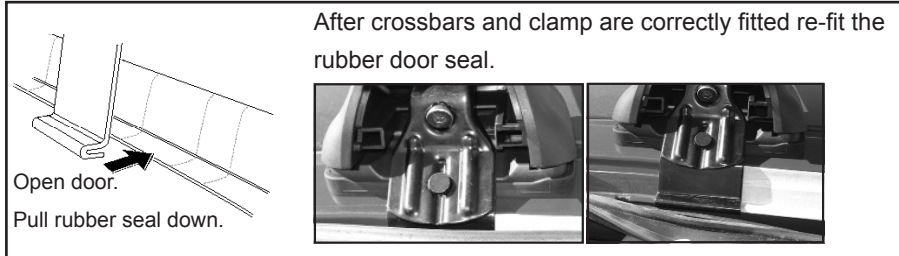

DK147 Rhino-Rack VA, Aero, Euro & HD crossbar instruction

Measurement A: CENTRE of door jamb to CENTRE arrow of leg foot plate.

Measurement B: CENTRE of Front leg foot plate arrow to CENTRE of Rear leg foot plate arrow.

Carrying capacity: Roof rack is rated to 75kg. Please refer to manufacturers handbook for your vehicles maximum roof load capacity. Always use the lower of the two figures.

Vehicle	Date	Measurement A	Measurement B	Measurement C	Load Rating (includes racks 5kg/11lbs)
Chevrolet Colorado crew cab	04-12	300mm / 11,13/16"	750mm / 29,17/32"	450mm / 17,23/32"	75kg / 165lbs
GMC Canyon crew cab	04-12				
Isuzu I-Series crew cab	06-09				
Chevrolet Colorado regular cab (Single bar)	04-12	260mm / 10,1/4"	-	-	35kg / 77lbs
GMC Canyon regular cab (Single bar)	04-12