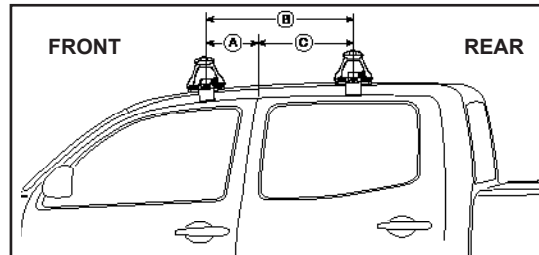

DK147 Rhino-Rack VA, Aero, Euro & HD crossbar instruction

Measurement A: CENTRE of door jamb to CENTRE arrow of leg foot plate.

Measurement B: CENTRE of Front leg foot plate arrow to CENTRE of Rear leg foot plate arrow.

Carrying capacity: Roof rack is rated to 75kg. Please refer to manufacturers handbook for your vehicles maximum roof load capacity. Always use the lower of the two figures.

Vehicle	Date	Measurement A	Measurement B	Measurement C	Load Rating (includes racks 5kg/11lbs)
Chevrolet Colorado crew cab	04-12	300mm / 11,13/16"	750mm / 29,17/32"	450mm / 17,23/32"	75kg / 165lbs
GMC Canyon crew cab	04-12				
Isuzu I-Series crew cab	06-09				
Chevrolet Colorado regular cab (Single bar)	04-12	260mm / 10,1/4"	-	-	35kg / 77lbs
GMC Canyon regular cab (Single bar)	04-12