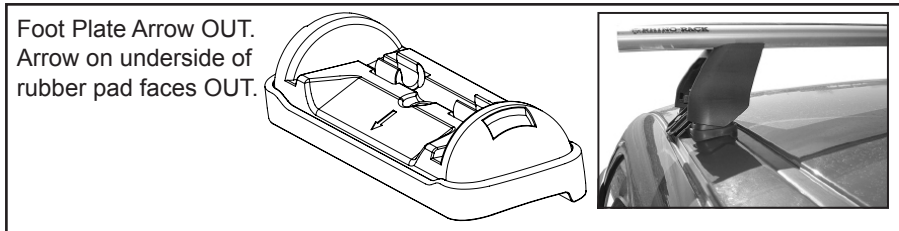

DK147 Rhino-Rack VA, Aero, Euro & HD crossbar instruction

Measurement A: CENTRE of door jamb to CENTRE arrow of leg foot plate.

Measurement B: CENTRE of Front leg foot plate arrow to CENTRE of Rear leg foot plate arrow.

Carrying capacity: Roof rack is rated to 75kg. Please refer to manufacturers handbook for your vehicles maximum roof load capacity. Always use the lower of the two figures.

Vehicle	Date	Measurement A	Measurement B	Measurement C	Load Rating (includes racks 5kg/11lbs)
Chevrolet Colorado crew cab	04-12	300mm / 11,13/16"	750mm / 29,17/32"	450mm / 17,23/32"	75kg / 165lbs
GMC Canyon crew cab	04-12				
Isuzu I-Series crew cab	06-09				
Chevrolet Colorado regular cab (Single bar)	04-12	260mm / 10,1/4"	-	-	35kg / 77lbs
GMC Canyon regular cab (Single bar)	04-12