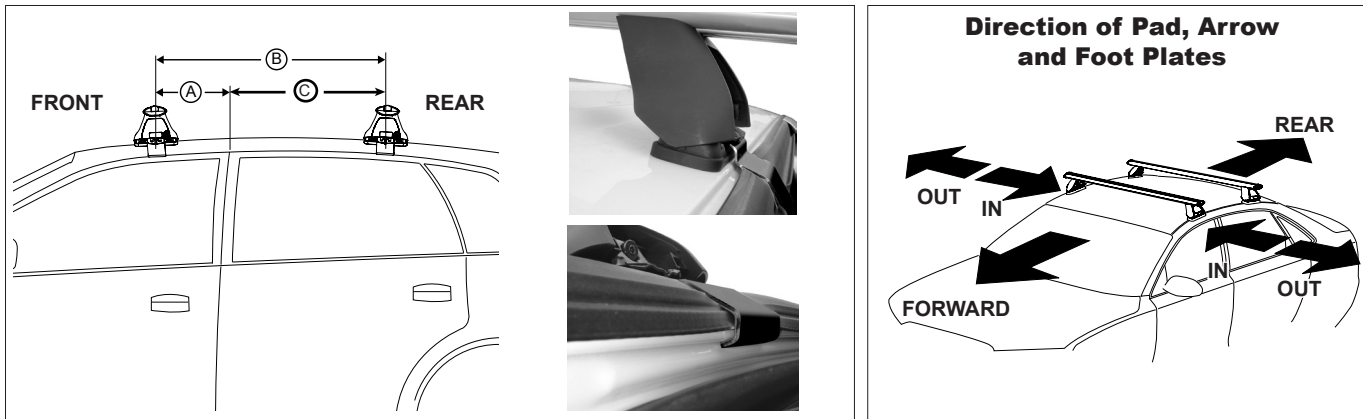

DK227 Rhino-Rack VA, Aero, Euro & HD [crossbar](#) instruction

Measurement A: CENTRE of door jamb to CENTRE arrow of leg foot plate.

Measurement B: CENTRE of Front leg foot plate arrow to CENTRE of Rear leg foot plate arrow.

Carrying capacity: Roof rack is rated to 75kg. Please refer to manufacturers handbook for your vehicles maximum roof load capacity. Always use the lower of the two figures.

VEHICLE	Date	Measurement A	Measurement B	Measurement C	Load Rating (includes racks 5kg/ 11lbs)
Chevrolet Silverado HD (Crew Cab)	07-14	250mm / 9,27/32"	800mm / 31,1/2"	550mm / 21,21/32"	30kg / 66lbs (one crossbar) 60kg / 132lbs (two crossbars)
GMC Sierra HD (Crew Cab)	07-14	250mm / 9,27/32"	800mm / 31,1/2"	550mm / 21,21/32"	30kg / 66lbs (one crossbar) 60kg / 132lbs (two crossbars)
Chevrolet Silverado (Ext. Cab)	99-06	300mm / 11,13/16"	800mm / 31,1/2"	500mm / 19,11/16"	30kg / 66lbs (one crossbar) 60kg / 132lbs (two crossbars)
GMC Sierra (Ext. Cab)	99-06	300mm / 11,13/16"	800mm / 31,1/2"	500mm / 19,11/16"	30kg / 66lbs (one crossbar) 60kg / 132lbs (two crossbars)
Chevrolet Silverado (Crew Cab)	99-06	250mm / 9,27/32"	800mm / 31,1/2"	550mm / 21,21/32"	30kg / 66lbs (one crossbar) 60kg / 132lbs (two crossbars)
GMC Sierra (Crew Cab)	99-06	250mm / 9,27/32"	800mm / 31,1/2"	550mm / 21,21/32"	30kg / 66lbs (one crossbar) 60kg / 132lbs (two crossbars)