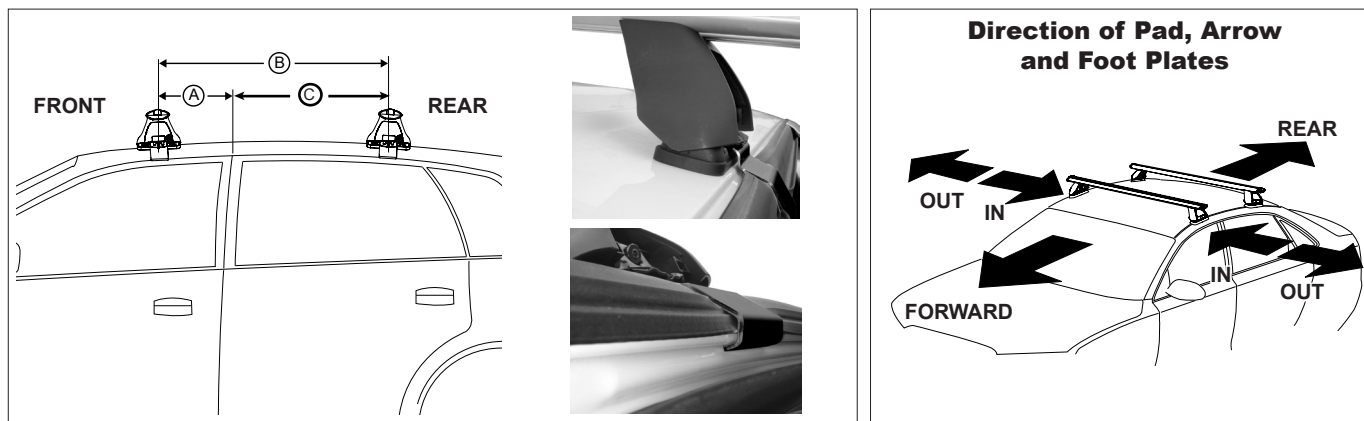

DK227 Rhino-Rack VA, Aero, Euro & HD crossbar instruction

Measurement A: CENTRE of door jamb to CENTRE arrow of leg foot plate.

Measurement B: CENTRE of Front leg foot plate arrow to CENTRE of Rear leg foot plate arrow.

Carrying capacity: Roof rack is rated to 75kg. Please refer to manufacturers handbook for your vehicles maximum roof load capacity. Always use the lower of the two figures.

VEHICLE	Date	Measurement A	Measurement B	Measurement C	Load Rating (includes racks 5kg/ 11lbs)
Chevrolet Silverado HD (Reg. Cab)	07-14	300mm / 11,13/16"			30kg / 66lbs (one crossbar) 60kg / 132lbs (two crossbars)
GMC Sierra HD (Reg. Cab)	07-14	300mm / 11,13/16"			30kg / 66lbs (one crossbar) 60kg / 132lbs (two crossbars)
Chevrolet Silverado HD (Ext. Cab)	07-14	300mm / 11,13/16"	800mm / 31,1/2"	500mm / 19,11/16"	30kg / 66lbs (one crossbar) 60kg / 132lbs (two crossbars)
GMC Sierra HD (Ext. Cab)	07-14	300mm / 11,13/16"	800mm / 31,1/2"	500mm / 19,11/16"	30kg / 66lbs (one crossbar) 60kg / 132lbs (two crossbars)
Chevrolet Silverado 1500 (Crew Cab)	07-13	250mm / 9,27/32"	800mm / 31,1/2"	550mm / 21,21/32"	30kg / 66lbs (one crossbar) 60kg / 132lbs (two crossbars)
GMC Sierra 1500 (Crew Cab)	07-13	250mm / 9,27/32"	800mm / 31,1/2"	550mm / 21,21/32"	30kg / 66lbs (one crossbar) 60kg / 132lbs (two crossbars)