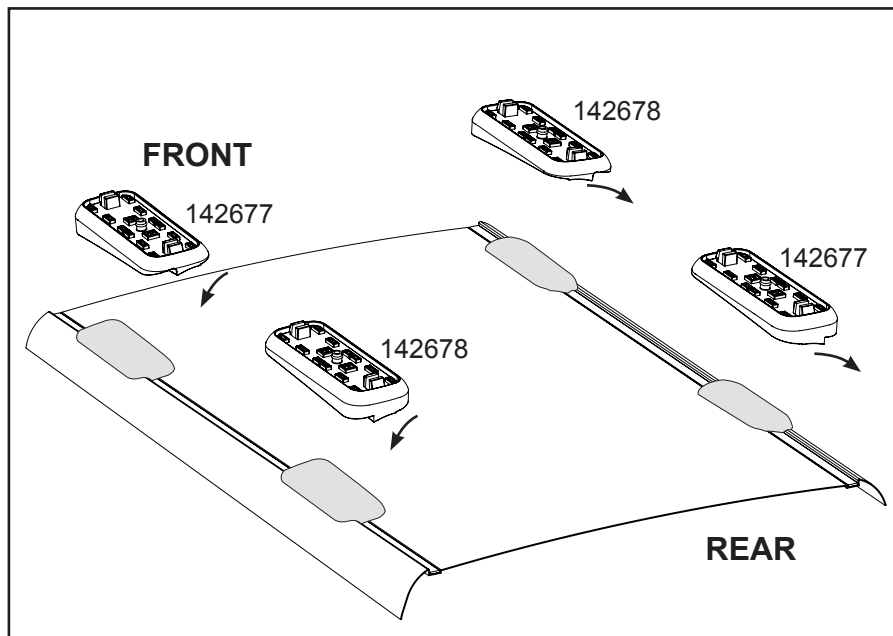

DK340 Rhino-Rack VA, DA, Euro & HD crossbar instruction

Measurement A: CENTRE of door jamb to CENTRE arrow of leg foot plate.

Measurement B: CENTRE of Front leg foot plate arrow to CENTRE of Rear leg foot plate arrow.

Carrying capacity: Roof rack is rated to 75kg. Please refer to manufacturers handbook for your vehicles maximum roof load capacity. Always use the lower of the two figures.

VEHICLE	Date	Measurement A	Measurement B	Load Rating (includes racks 5kg/11lbs)
Buick Verano 4dr Sedan	2012-	270mm / 10,5/8"	700mm / 27,9/16"	75kg / 165lbs