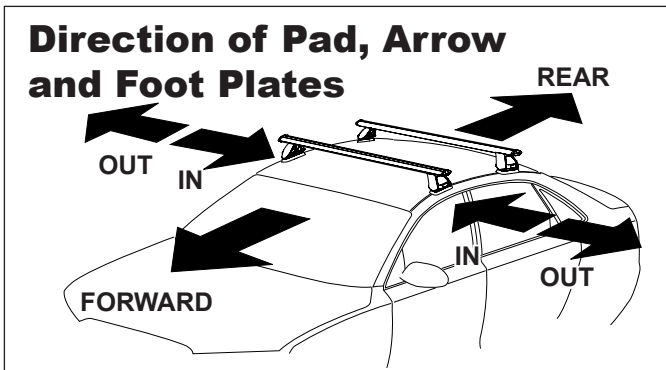

DK340 Rhino-Rack VA, DA, Euro & HD crossbar instruction

Measurement A: CENTRE of door jamb to CENTRE arrow of leg foot plate.

Measurement B: CENTRE of Front leg foot plate arrow to CENTRE of Rear leg foot plate arrow.

Carrying capacity: Roof rack is rated to 75kg. Please refer to manufacturers handbook for your vehicles maximum roof load capacity. Always use the lower of the two figures.

VEHICLE	Date	Measurement A	Measurement B	Load Rating (includes racks 5kg/11lbs)
Buick Verano 4dr Sedan	2012-	270mm / 10,5/8"	700mm / 27,9/16"	75kg / 165lbs