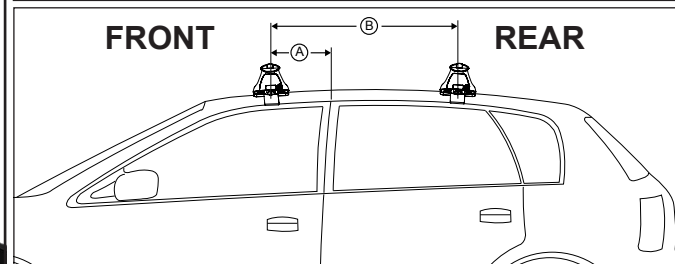

DK340 Rhino-Rack VA, DA, Euro & HD crossbar instruction

Measurement A: CENTRE of door jamb to CENTRE arrow of leg foot plate.

Measurement B: CENTRE of Front leg foot plate arrow to CENTRE of Rear leg foot plate arrow.

Carrying capacity: Roof rack is rated to 75kg. Please refer to manufacturers handbook for your vehicles maximum roof load capacity. Always use the lower of the two figures.

VEHICLE	Date	Measurement A	Measurement B	Load Rating (includes racks 5kg/11lbs)
Buick Verano 4dr Sedan	2012-	270mm / 10,5/8"	700mm / 27,9/16"	75kg / 165lbs