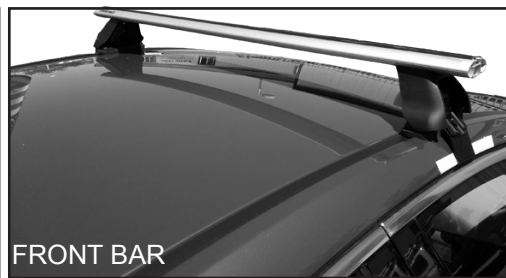

DK340 Rhino-Rack VA, DA, Euro & HD crossbar instruction

Measurement A: CENTRE of door jamb to CENTRE arrow of leg foot plate.

Measurement B: CENTRE of Front leg foot plate arrow to CENTRE of Rear leg foot plate arrow.

Carrying capacity: Roof rack is rated to 75kg. Please refer to manufacturers handbook for your vehicles maximum roof load capacity. Always use the lower of the two figures.

VEHICLE	Date	Measurement A	Measurement B	Load Rating (includes racks 5kg/11lbs)
Buick Verano 4dr Sedan	2012-	270mm / 10,5/8"	700mm / 27,9/16"	75kg / 165lbs