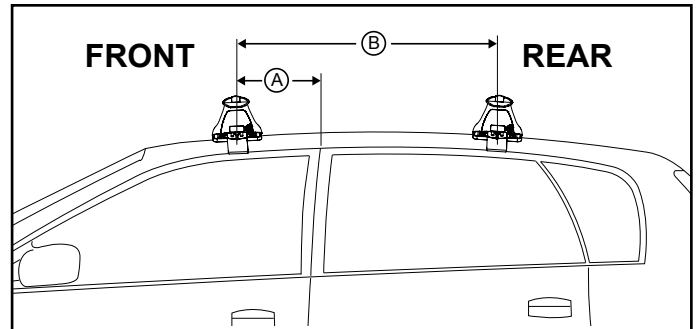

DK296 Rhino-Rack VA, Aero, Euro & HD crossbar instruction

Measurement A: CENTRE of door jamb to CENTRE arrow of leg foot plate.

Measurement B: CENTRE of Front leg foot plate arrow to CENTRE of Rear leg foot plate arrow.

Carrying capacity: Roof rack is rated to 75kg. Please refer to manufacturers handbook for your vehicles maximum roof load capacity. Always use the lower of the two figures.

- Pad 142613 FRONT Left of vehicle Arrow outward
- Pad 142614 FRONT Right of vehicle Arrow outward
- Pad 142613 REAR Right of vehicle Arrow outward
- Pad 142614 REAR Left of vehicle Arrow outward