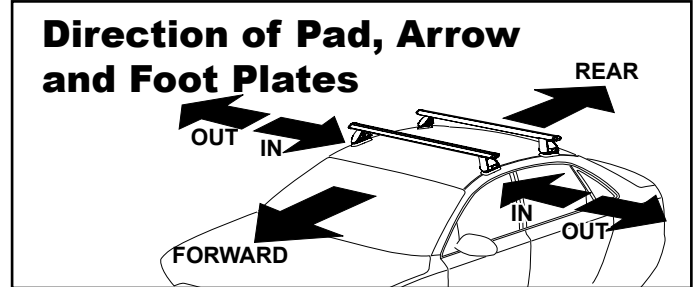

DK296 Rhino-Rack VA, Aero, Euro & HD crossbar instruction

Measurement A: CENTRE of door jamb to CENTRE arrow of leg foot plate.

Measurement B: CENTRE of Front leg foot plate arrow to CENTRE of Rear leg foot plate arrow.

Carrying capacity: Roof rack is rated to 75kg. Please refer to manufacturers handbook for your vehicles maximum roof load capacity. Always use the lower of the two figures.

- Pad 142613 FRONT Left of vehicle Arrow outward
- Pad 142614 FRONT Right of vehicle Arrow outward
- Pad 142613 REAR Right of vehicle Arrow outward
- Pad 142614 REAR Left of vehicle Arrow outward

VEHICLE	Date	Measurement A	Measurement B	Load Rating (includes racks 5kg/ 11lbs)
Buick Regal 4dr sedan	2011-	280mm / 11,1/16"	700mm / 27,9/16"	75kg / 165lbs
Vauxhall Insignia 4dr sedan	2008-	280mm / 11,1/16"	700mm / 27,9/16"	75kg / 165lbs
Opel Insignia 4dr sedan	2008-	280mm / 11,1/16"	700mm / 27,9/16"	75kg / 165lbs