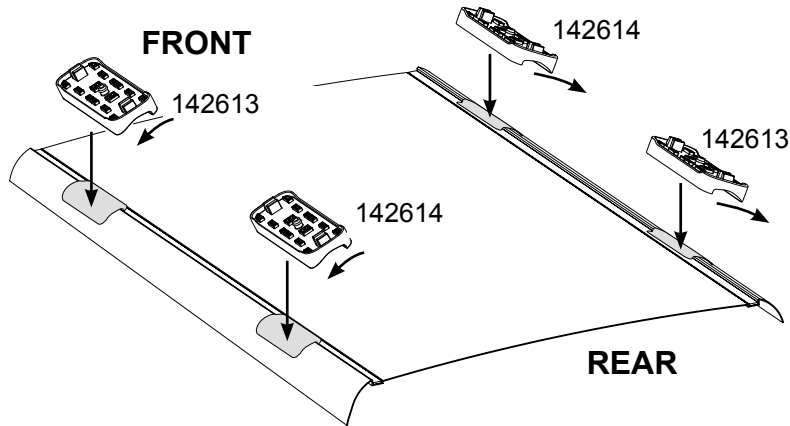

DK296 Rhino-Rack VA, Aero, Euro & HD crossbar instruction

Measurement A: CENTRE of door jamb to CENTRE arrow of leg foot plate.

Measurement B: CENTRE of Front leg foot plate arrow to CENTRE of Rear leg foot plate arrow.

Carrying capacity: Roof rack is rated to 75kg. Please refer to manufacturers handbook for your vehicles maximum roof load capacity. Always use the lower of the two figures.

- Pad 142613 FRONT Left of vehicle Arrow outward
- Pad 142614 FRONT Right of vehicle Arrow outward
- Pad 142613 REAR Right of vehicle Arrow outward
- Pad 142614 REAR Left of vehicle Arrow outward

VEHICLE	Date	Measurement A	Measurement B	Load Rating (includes racks 5kg/ 11lbs)
Buick Regal 4dr sedan	2011-	280mm / 11,1/16"	700mm / 27,9/16"	75kg / 165lbs
Vauxhall Insignia 4dr sedan	2008-	280mm / 11,1/16"	700mm / 27,9/16"	75kg / 165lbs
Opel Insignia 4dr sedan	2008-	280mm / 11,1/16"	700mm / 27,9/16"	75kg / 165lbs