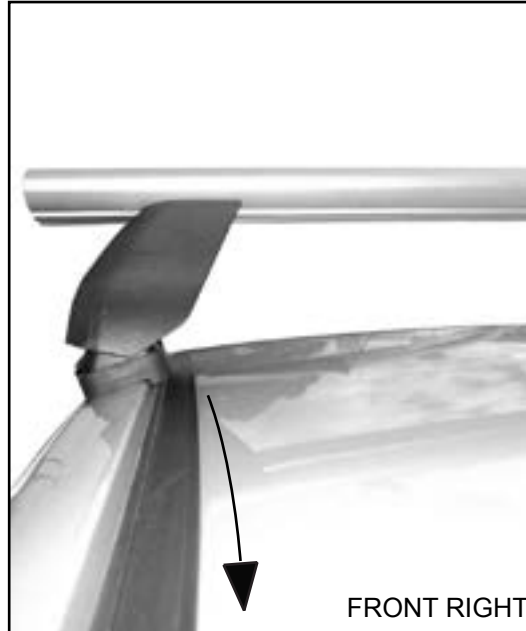

DK296 Rhino-Rack VA, Aero, Euro & HD crossbar instruction

Measurement A: CENTRE of door jamb to CENTRE arrow of leg foot plate.

Measurement B: CENTRE of Front leg foot plate arrow to CENTRE of Rear leg foot plate arrow.

Carrying capacity: Roof rack is rated to 75kg. Please refer to manufacturers handbook for your vehicles maximum roof load capacity. Always use the lower of the two figures.

- Pad 142613 FRONT Left of vehicle Arrow outward
- Pad 142614 FRONT Right of vehicle Arrow outward
- Pad 142613 REAR Right of vehicle Arrow outward
- Pad 142614 REAR Left of vehicle Arrow outward

VEHICLE	Date	Measurement A	Measurement B	Load Rating (includes racks 5kg/ 11lbs)
Buick Regal 4dr sedan	2011-	280mm / 11,1/16"	700mm / 27,9/16"	75kg / 165lbs
Vauxhall Insignia 4dr sedan	2008-	280mm / 11,1/16"	700mm / 27,9/16"	75kg / 165lbs
Opel Insignia 4dr sedan	2008-	280mm / 11,1/16"	700mm / 27,9/16"	75kg / 165lbs