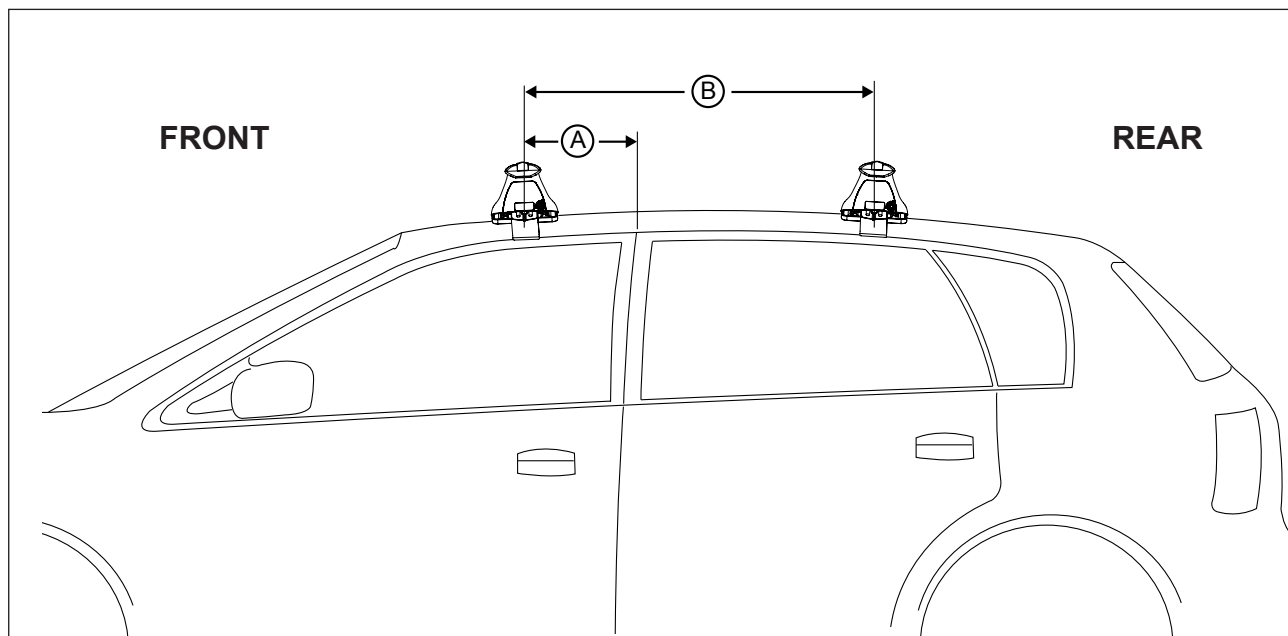

IDENTIFICATION CHART

Vehicle	Date	Crossbar	FRONT CROSSBAR					REAR CROSSBAR				
			Front Right Pad/Clamp	Front Left Pad/Clamp	Measurement strip length per side	Measurement strip length per side	Measurement Distance (x)	Foot plate arrow direction	Rear Right Pad/Clamp	Rear Left Pad/Clamp	Measurement strip length per side	Measurement strip length per side
Hyundai Accent 4dr Sedan	2006-2010	1180mm	M366 SUB0145	184mm	129mm	936mm / 36,27/32"	OUT	M366 SUB0145	192mm	137mm	952mm / 37,31/64"	OUT
			Arrow FORWARD					Arrow FORWARD				
Mazda 121 4dr Sedan	11/90-12/97	1060mm	M366 SUB0145	193mm	83mm	840mm / 33,5/64"	OUT	M366 SUB0145	185mm	75mm	824mm / 32,7/16"	OUT
			Arrow FORWARD					Arrow FORWARD				
Toyota Matrix 5dr Hatch	2003-2008	1260mm	M366 SUB0145	165mm	52mm	978mm / 38,1/2"	OUT	M366 SUB0145	161mm	48mm	970mm / 38,3/16"	OUT
			Arrow FORWARD					Arrow FORWARD				
BMW 5 Series F10 4dr Sedan	2011-	1260mm	M366 SUB0145	177mm	64mm	1002mm / 43,11/32"	OUT	M366 SUB0145	171mm	58mm	990mm / 38,63/64"	OUT
			Arrow FORWARD					Arrow FORWARD				
BMW X5 E70 5dr SUV	2007-	1375mm	M366 SUB0145	169mm	114mm	1101mm / 43,11/32"	OUT	M366 SUB0145	164mm	109mm	1091mm / 42,61/64"	OUT
			Arrow FORWARD					Arrow FORWARD				

DK062 Rhino-Rack VA, Aero, Euro & HD crossbar instruction

Measurement A: CENTRE of door jamb to CENTRE arrow of leg foot plate.

Measurement B: CENTRE of Front leg foot plate arrow to CENTRE of Rear leg foot plate arrow.

Carrying capacity: Roof rack is rated to 75kg. Please refer to manufacturers handbook for your vehicles maximum roof load capacity. Always use the lower of the two figures.

Direction of Pad, Arrow and Foot Plates