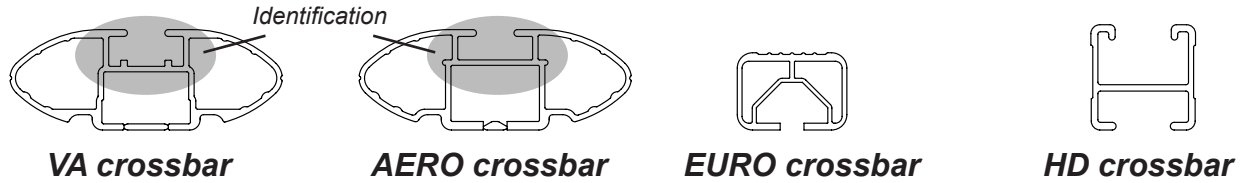

IDENTIFICATION CHART

Vehicle	Date	Crossbar	FRONT CROSSBAR					REAR CROSSBAR				
			Front Right Pad/Clamp	Front Left Pad/Clamp	Measurement strip length per side	Measurement strip length per side	Measurement Distance (x)	Foot plate arrow direction	Rear Right Pad/Clamp	Rear Left Pad/Clamp	Measurement strip length per side	Measurement strip length per side
Hyundai Accent 4dr Sedan	2006-2010	1180mm	M366 SUB0145	184mm	129mm	936mm / 36,27/32"	OUT	M366 SUB0145	192mm	137mm	952mm / 37,31/64"	OUT
			Arrow FORWARD					Arrow FORWARD				
Mazda 121 4dr Sedan	11/90-12/97	1060mm	M366 SUB0145	193mm	83mm	840mm / 33,5/64"	OUT	M366 SUB0145	185mm	75mm	824mm / 32,7/16"	OUT
			Arrow FORWARD					Arrow FORWARD				
Toyota Matrix 5dr Hatch	2003-2008	1260mm	M366 SUB0145	165mm	52mm	978mm / 38,1/2"	OUT	M366 SUB0145	161mm	48mm	970mm / 38,3/16"	OUT
			Arrow FORWARD					Arrow FORWARD				
BMW 5 Series F10 4dr Sedan	2011-	1260mm	M366 SUB0145	177mm	64mm	1002mm / 43,11/32"	OUT	M366 SUB0145	171mm	58mm	990mm / 38,63/64"	OUT
			Arrow FORWARD					Arrow FORWARD				
BMW X5 E70 5dr SUV	2007-	1375mm	M366 SUB0145	169mm	114mm	1101mm / 43,11/32"	OUT	M366 SUB0145	164mm	109mm	1091mm / 42,61/64"	OUT
			Arrow FORWARD					Arrow FORWARD				

DK062 Rhino-Rack VA, Aero, Euro & HD crossbar instruction

Measurement A: CENTRE of door jamb to CENTRE arrow of leg foot plate.

Measurement B: CENTRE of Front leg foot plate arrow to CENTRE of Rear leg foot plate arrow.

Carrying capacity: Roof rack is rated to 75kg. Please refer to manufacturers handbook for your vehicles maximum roof load capacity. Always use the lower of the two figures.

Direction of Pad, Arrow and Foot Plates