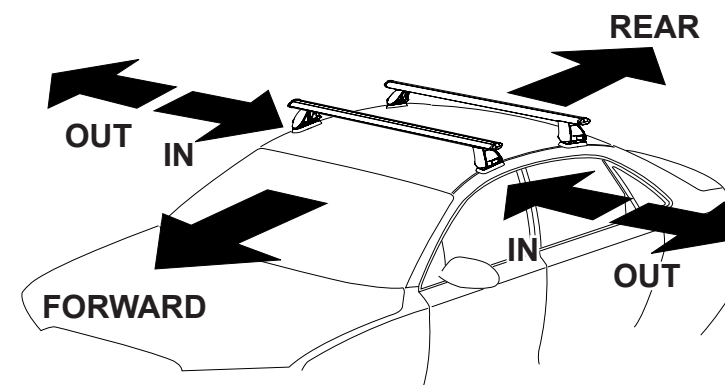

Direction of Pad, Arrow and Foot Plates

VEHICLE	Date	Measurement A	Measurement B	Load Rating (includes racks 5kg/11lbs)
Hyundai Accent 4dr Sedan	2006-2010	240mm / 9,29/64"	700mm / 27,9/16"	75kg / 165lbs
Mazda 121 4dr Sedan	11/90-12/97	300mm / 11,13/16"	600mm / 23,5/8"	75kg / 165lbs
Toyota Matrix 5dr Hatch	2003-2008	250mm / 9,27/32"	700mm / 27,9/16"	75kg / 165lbs
BMW 5 Series F10 4dr Sedan	2011-	190mm / 7,31/64"	700mm / 27,9/16"	75kg / 165lbs
BMW X5 E70 5dr SUV	2007-	250mm / 9,27/32"	750mm / 29,17/32"	75kg / 165lbs