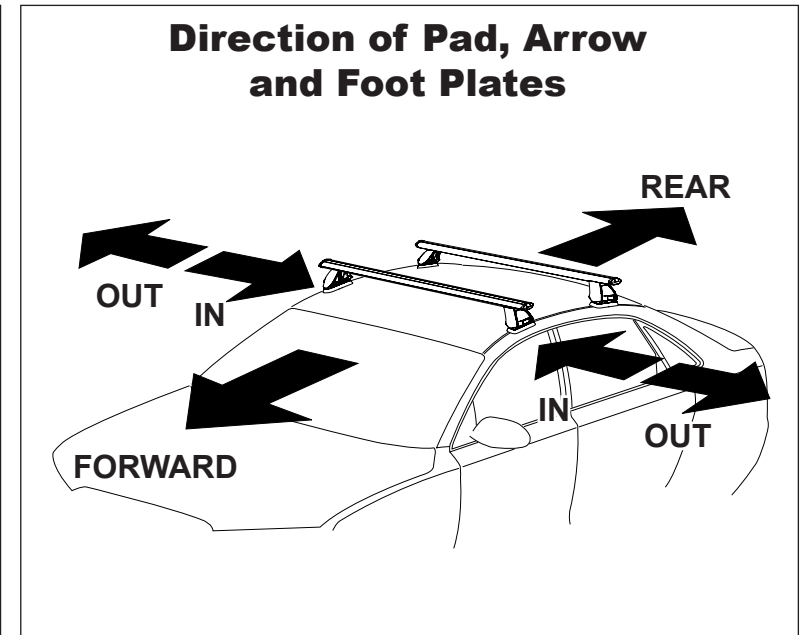

DK067 Rhino-Rack VA, Aero, Euro & HD [crossbar](#) instruction

Measurement A: CENTRE of door jamb to CENTRE arrow of leg foot plate.

Measurement B: CENTRE of Front leg foot plate arrow to CENTRE of Rear leg foot plate arrow.

Carrying capacity: Roof rack is rated to 75kg. Please refer to manufacturers handbook for your vehicles maximum roof load capacity. Always use the lower of the two figures.

VEHICLE	Date	Measurement A	Measurement B	Load Rating (includes racks 5kg/11lbs)
Mitsubishi Pajero NM 4WD Wagon	05/2000 on	300mm / 11,13/16"	850mm / 33,15/32"	75kg / 165lbs
Acura TL 4dr Sedan	2004-2008	180mm / 7,3/32"	650mm / 25,19/32"	50kg / 110lbs
Pontiac G6 4dr Sedan	2005-2009	300mm / 11,13/16"	650mm / 25,19/32"	75kg / 165lbs
SsangYong Stavic 5dr Wagon	06/13 - on	110mm / 11,13/16"	850mm / 33,15/32"	75kg / 165lbs