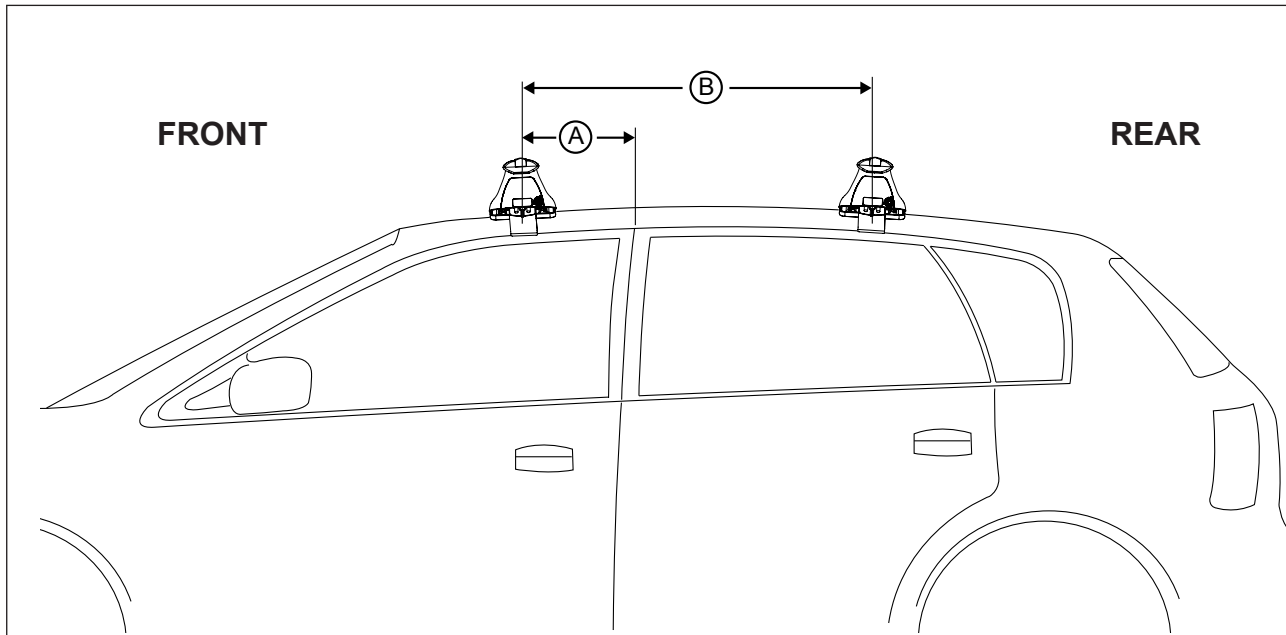

DK067 Rhino-Rack VA, Aero, Euro & HD [crossbar](#) instruction

Measurement A: CENTRE of door jamb to CENTRE arrow of leg foot plate.

Measurement B: CENTRE of Front leg foot plate arrow to CENTRE of Rear leg foot plate arrow.

Carrying capacity: Roof rack is rated to 75kg. Please refer to manufacturers handbook for your vehicles maximum roof load capacity. Always use the lower of the two figures.

| VEHICLE | Date | Measurement A | Measurement B | Load Rating (includes racks 5kg/11lbs) |
|--------------------------------|------------|-------------------|-------------------|--|
| Mitsubishi Pajero NM 4WD Wagon | 05/2000 on | 300mm / 11,13/16" | 850mm / 33,15/32" | 75kg / 165lbs |
| Acura TL 4dr Sedan | 2004-2008 | 180mm / 7,3/32" | 650mm / 25,19/32" | 50kg / 110lbs |
| Pontiac G6 4dr Sedan | 2005-2009 | 300mm / 11,13/16" | 650mm / 25,19/32" | 75kg / 165lbs |
| SsangYong Stavic 5dr Wagon | 06/13 - on | 110mm / 11,13/16" | 850mm / 33,15/32" | 75kg / 165lbs |
| | | | | |
| | | | | |