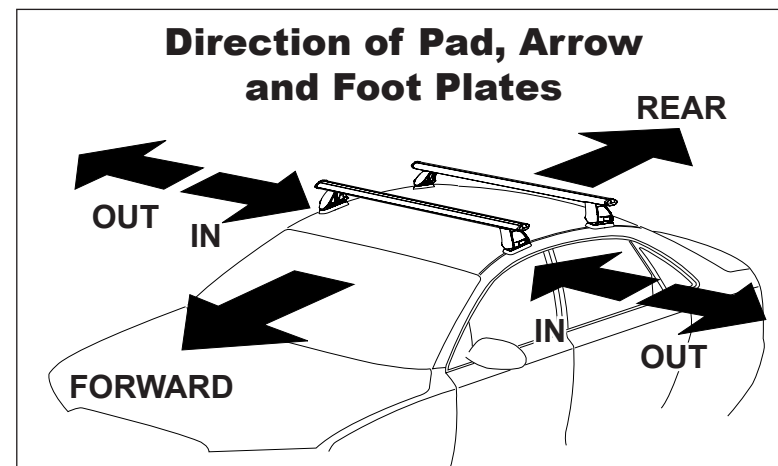

Foot Plate ARROW OUT.
ARROW on underside of
Pad faces IN.

Stick clear adhesive tape onto
outside of lower metal strap.

Open door. Pull rubber seal down. Fit clamp.

DK150 Rhino-Rack VA, Aero, Euro & HD crossbar instruction

Measurement A: CENTRE of door jamb to CENTRE arrow of leg foot plate.

Measurement B: CENTRE of Front leg foot plate arrow to CENTRE of Rear leg foot plate arrow.

Carrying capacity: Roof rack is rated to 75kg. Please refer to manufacturers handbook for your vehicles maximum roof load capacity. Always use the lower of the two figures.