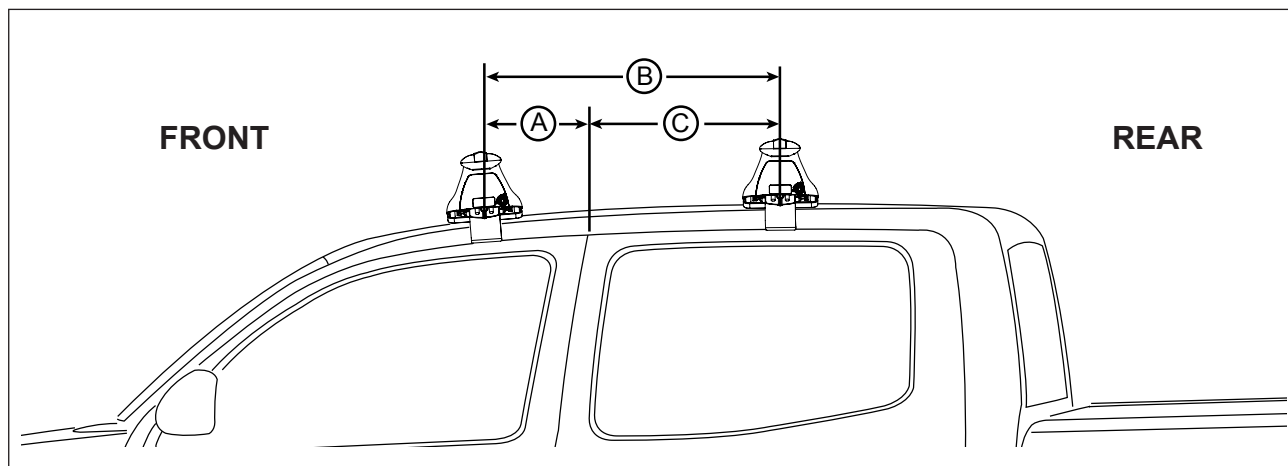

DK150 Rhino-Rack VA, Aero, Euro & HD crossbar instruction

Measurement A: CENTRE of door jamb to CENTRE arrow of leg foot plate.

Measurement B: CENTRE of Front leg foot plate arrow to CENTRE of Rear leg foot plate arrow.

Carrying capacity: Roof rack is rated to 75kg. Please refer to manufacturers handbook for your vehicles maximum roof load capacity. Always use the lower of the two figures.

Vehicle	Date	Measurement A	Measurement B	Measurement C	Load Rating (includes racks 5kg/11lbs)
Ford F-150 super crew	04-08	280mm / 11,1/32"	800mm / 31,1/2"	-	75kg / 165lbs
Ford F-150 super crew	09-				
Ford F-150 SVT Raptor super crew	11-				
Ford F-150 super crew (single bar front or rear)	04-08	280mm / 11,1/32"	-	520mm / 20,31/64"	35kg / 77lbs
Ford F-150 super crew (single bar front or rear)	09-				
Ford F-150 SVT Raptor super crew (single bar front or rear)	11-				
Ford F-150 super cab	04-08	350mm / 13,25/32"	750mm / 29,17/32"	-	75kg / 165lbs
Ford F-150 super cab	09-				
Ford F-150 SVT Raptor super cab	10-				
Ford F-150 super cab (single bar front or rear)	04-08	350mm / 13,25/32"	-	400mm / 15,3/4"	35kg / 77lbs
Ford F-150 super cab (single bar front or rear)	09-				
Ford F-150 SVT Raptor super cab (single bar front or rear)	10-