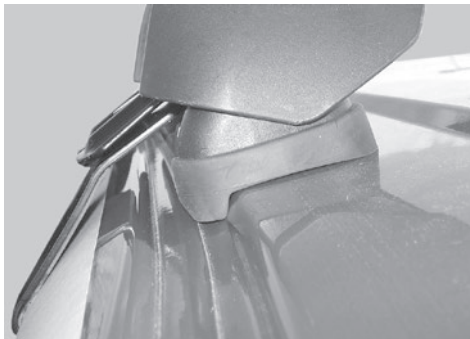

DK150 Rhino-Rack VA, Aero, Euro & HD [crossbar](#) instruction

IDENTIFICATION CHART

FRONT CROSSBAR

REAR CROSSBAR

Vehicle	Date	Crossbar	FRONT CROSSBAR					REAR CROSSBAR						
			Front Right Pad/ Clamp	Front Left Pad/ Clamp	Measurement strip length per side	Measurement strip length per side	Measurement Distance (x)	Foot plate arrow direction	Rear Right Pad/ Clamp	Rear Left Pad/ Clamp	Measurement strip length per side	Measurement strip length per side	Measurement Distance (x)	Foot plate arrow direction
Ford F-150 SVT Raptor super cab	10-	1500mm	M368 SUB0186	M368 SUB0186	135mm	80mm	1158mm / 45,19/32"	OUT	M368 SUB0186	M368 SUB0186	130mm	75mm	1148mm / 45,13/64"	OUT
			Pad Arrow IN						Pad Arrow IN					
Ford F-150 super cab	09-	1500mm	M368 SUB0186	M368 SUB0186	135mm	80mm	1158mm / 45,19/32"	OUT	M368 SUB0186	M368 SUB0186	130mm	75mm	1148mm / 45,13/64"	OUT
			Pad Arrow IN						Pad Arrow IN					

Foot Plate ARROW OUT.
ARROW on underside of
Pad faces IN.

Stick clear adhesive tape onto
outside of lower metal strap.

Open door. Pull rubber seal down. Fit clamp.

DK150 Rhino-Rack VA, Aero, Euro & HD crossbar instruction