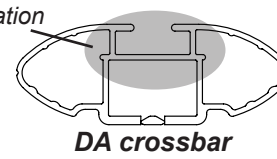

Rhino Rack 2500 Series - DK043/ DK043H instruction

IDENTIFICATION CHART

Vehicle	Date	Crossbar	FRONT CROSSBAR					REAR CROSSBAR				
			Front Right Pad/Clamp	Front Left Pad/Clamp	Measurement strip length per side	Measurement strip length per side	Measurement Distance (x)	Foot plate arrow direction	Rear Right Pad/Clamp	Rear Left Pad/Clamp	Measurement strip length per side	Measurement strip length per side
Ford Laser 5dr Hatch	03/99-08/02	1180mm	M367 SUB0145	187mm	132mm	942mm / 37,3/32"	OUT	M367 SUB0145	173mm	118mm	914mm / 35,63/64"	OUT
			Pad Arrow Forward					Pad Arrow Forward				
Mazda 6 5dr Hatch	02-08	1180mm	M367 SUB0145	194mm	139mm	956mm / 37,41/64"	OUT	M367 SUB0145	192mm	137mm	952mm / 37,31/64"	OUT
			Pad Arrow Forward					Pad Arrow Forward				
Mazda 6 4dr Sedan	02-08	1180mm	M367 SUB0145	194mm	139mm	956mm / 37,41/64"	OUT	M367 SUB0145	192mm	137mm	952mm / 37,31/64"	OUT
			Pad Arrow Forward					Pad Arrow Forward				
Nissan Micra 5dr Hatch	10/10-	1065mm	M367 SUB0145	206mm	95mm	866mm / 34,3/32"	OUT	M367 SUB0145	196mm	85mm	846mm / 33,5/16"	OUT
			Pad Arrow Forward					Pad Arrow Forward				
Mitsubishi Outlander 4dr SUV	03-05	1180mm	M367 SUB0145	210mm	155mm	988mm / 38,57/64"	OUT	M367 SUB0145	196mm	141mm	960mm / 37,51/64"	OUT
			Pad Arrow Forward					Pad Arrow Forward				
Daihatsu Charade 5dr Hatch	05/93-06/03	1065mm	M367 SUB0145	179mm	68mm	812mm / 31,31/32"	OUT	M367 SUB0145	176mm	65mm	806mm / 31,47/64"	OUT
			Pad Arrow Forward					Pad Arrow Forward				