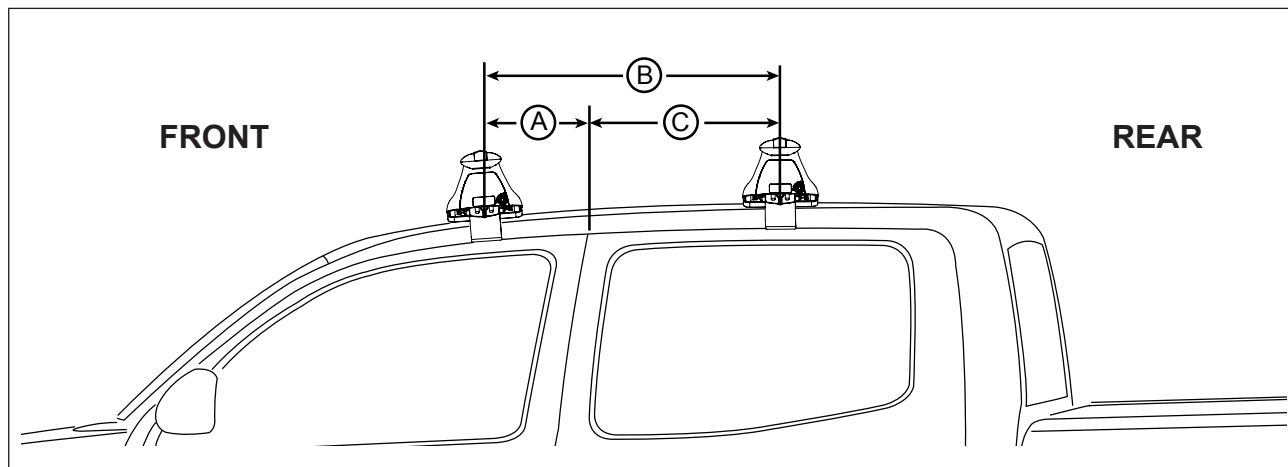

Foot Plate ARROW OUT.
ARROW on underside of
Pad faces IN.

Stick clear adhesive tape onto
outside of lower metal strap.

Open door. Pull rubber seal down. Fit clamp.

DK150 Rhino-Rack VA, Aero, Euro & HD crossbar instruction

Measurement A: CENTRE of door jamb to CENTRE arrow of leg foot plate.

Measurement B: CENTRE of Front leg foot plate arrow to CENTRE of Rear leg foot plate arrow.

Carrying capacity: Roof rack is rated to 75kg. Please refer to manufacturers handbook for your vehicles maximum roof load capacity. Always use the lower of the two figures.