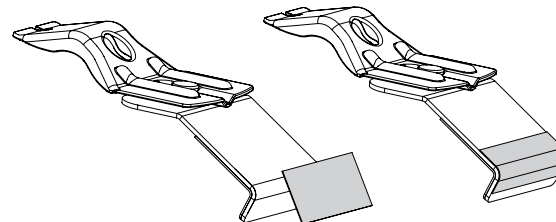

DK150 Rhino-Rack VA, Aero, Euro & HD [crossbar](#) instruction

IDENTIFICATION CHART

FRONT CROSSBAR

REAR CROSSBAR

Vehicle	Date	Crossbar	FRONT CROSSBAR					REAR CROSSBAR						
			Front Right Pad/ Clamp	Front Left Pad/ Clamp	Measurement strip length per side	Measurement strip length per side	Measurement Distance (x)	Foot plate arrow direction	Rear Right Pad/ Clamp	Rear Left Pad/ Clamp	Measurement strip length per side	Measurement strip length per side	Measurement Distance (x)	Foot plate arrow direction
Ford F-150 SVT Raptor super cab	10-	1500mm	M368 SUB0186	M368 SUB0186	135mm	80mm	1158mm / 45,19/32"	OUT	M368 SUB0186	M368 SUB0186	130mm	75mm	1148mm / 45,13/64"	OUT
			Pad Arrow IN						Pad Arrow IN					
Ford F-150 super cab	09-	1500mm	M368 SUB0186	M368 SUB0186	135mm	80mm	1158mm / 45,19/32"	OUT	M368 SUB0186	M368 SUB0186	130mm	75mm	1148mm / 45,13/64"	OUT
			Pad Arrow IN						Pad Arrow IN					

Foot Plate ARROW OUT.
ARROW on underside of
Pad faces IN.

Stick clear adhesive tape onto
outside of lower metal strap.

Open door. Pull rubber seal down. Fit clamp.

DK150 Rhino-Rack VA, Aero, Euro & HD crossbar instruction