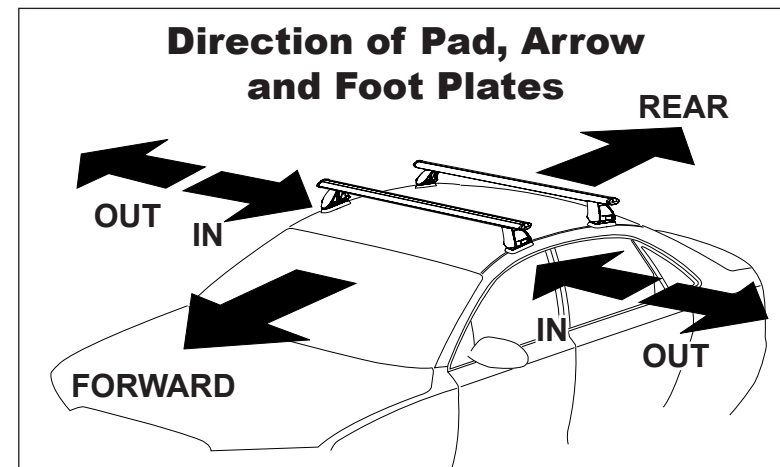

Foot Plate ARROW OUT.
ARROW on underside of
Pad faces IN.

Stick clear adhesive tape onto
outside of lower metal strap.

Open door. Pull rubber seal down. Fit clamp.

DK150 Rhino-Rack VA, Aero, Euro & HD crossbar instruction

Measurement A: CENTRE of door jamb to CENTRE arrow of leg foot plate.

Measurement B: CENTRE of Front leg foot plate arrow to CENTRE of Rear leg foot plate arrow.

Carrying capacity: Roof rack is rated to 75kg. Please refer to manufacturers handbook for your vehicles maximum roof load capacity. Always use the lower of the two figures.