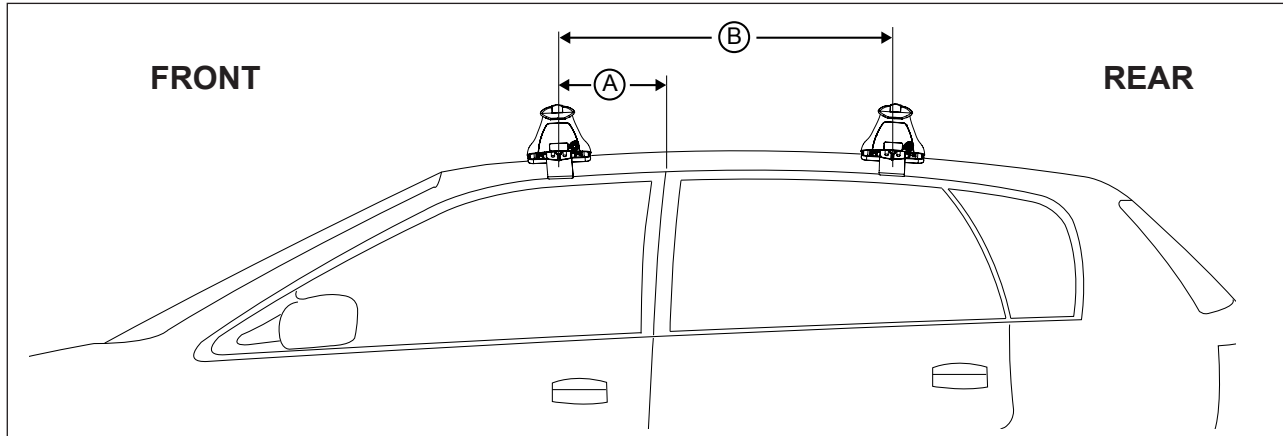

Rhino Rack 2500 Series - DK043/ DK043H instruction

Measurement A: CENTRE of door jamb to CENTRE arrow of leg foot plate.

Measurement B: CENTRE of Front leg foot plate arrow to CENTRE of Rear leg foot plate arrow.

Carrying capacity: Roof rack is rated to 75kg. Please refer to manufacturers handbook for your vehicles maximum roof load capacity. Always use the lower of the two figures.