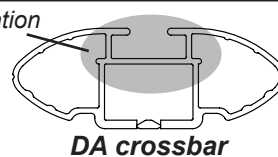

Rhino Rack 2500 Series - DK043/ DK043H instruction

IDENTIFICATION CHART

Vehicle	Date	Crossbar	FRONT CROSSBAR					REAR CROSSBAR						
			Front Right Pad/Clamp	Front Left Pad/Clamp	Measurement strip length per side	Measurement strip length per side	Measurement Distance (x)	Foot plate arrow direction	Rear Right Pad/Clamp	Rear Left Pad/Clamp	Measurement strip length per side	Measurement strip length per side	Measurement Distance (x)	Foot plate arrow direction
Toyota Rav 4 LWB 4dr SUV	06-12	1260mm	M367 SUB0145	198mm	85mm	1044mm / 41,7/64"	OUT	M367 SUB0145	185mm	72mm	1018mm / 40,5/64"	OUT		
			Pad Arrow Forward					Pad Arrow Forward						
Toyota Rav 4 SWB 4dr SUV	06-12	1260mm	M367 SUB0145	188mm	75mm	1024mm / 40,5/16"	OUT	M367 SUB0145	178mm	65mm	1004mm / 39,17/32"	OUT		
			Pad Arrow Forward					Pad Arrow Forward						
Dodge RAM 1500 Quad Cab	09-	1500mm	M367 SUB0145	159mm	104mm	1206mm / 47,31/64"	OUT	M367 SUB0145	157mm	102mm	1202mm / 47,21/64"	OUT		
			Pad Arrow Forward					Pad Arrow Forward						
Dodge RAM 1500 Crew Cab	09-	1500mm	M367 SUB0145	159mm	104mm	1206mm / 47,31/64"	OUT	M367 SUB0145	157mm	102mm	1202mm / 47,21/64"	OUT		
			Pad Arrow Forward					Pad Arrow Forward						
Dodge RAM 2500/ 3500 Crew Cab	10-	1500mm	M367 SUB0145	159mm	104mm	1206mm / 47,31/64"	OUT	M367 SUB0145	157mm	102mm	1202mm / 47,21/64"	OUT		
			Pad Arrow Forward					Pad Arrow Forward						
Dodge RAM 2500/ 3500 Mega Cab	10-	1500mm	M367 SUB0145	159mm	104mm	1206mm / 47,31/64"	OUT	M367 SUB0145	157mm	102mm	1202mm / 47,21/64"	OUT		
			Pad Arrow Forward					Pad Arrow Forward