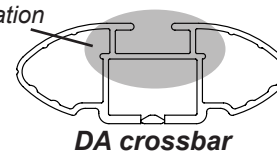

Rhino Rack 2500 Series - DK043/ DK043H instruction

IDENTIFICATION CHART

Vehicle	Date	Crossbar	FRONT CROSSBAR					REAR CROSSBAR						
			Front Right Pad/Clamp	Front Left Pad/Clamp	Measurement strip length per side	Measurement strip length per side	Measurement Distance (x)	Foot plate arrow direction	Rear Right Pad/Clamp	Rear Left Pad/Clamp	Measurement strip length per side	Measurement strip length per side	Measurement Distance (x)	Foot plate arrow direction
Dodge RAM 1500 Regular Cab	09-	1500mm	M367 SUB0145 Pad Arrow Forward		159mm	104mm	1206mm / 47,31/64"	OUT	-		-	-	-	-
Dodge RAM 2500/ 3500 Regular Cab	10-	1500mm	M367 SUB0145 Pad Arrow Forward		159mm	104mm	1206mm / 47,31/64"	OUT	-		-	-	-	-