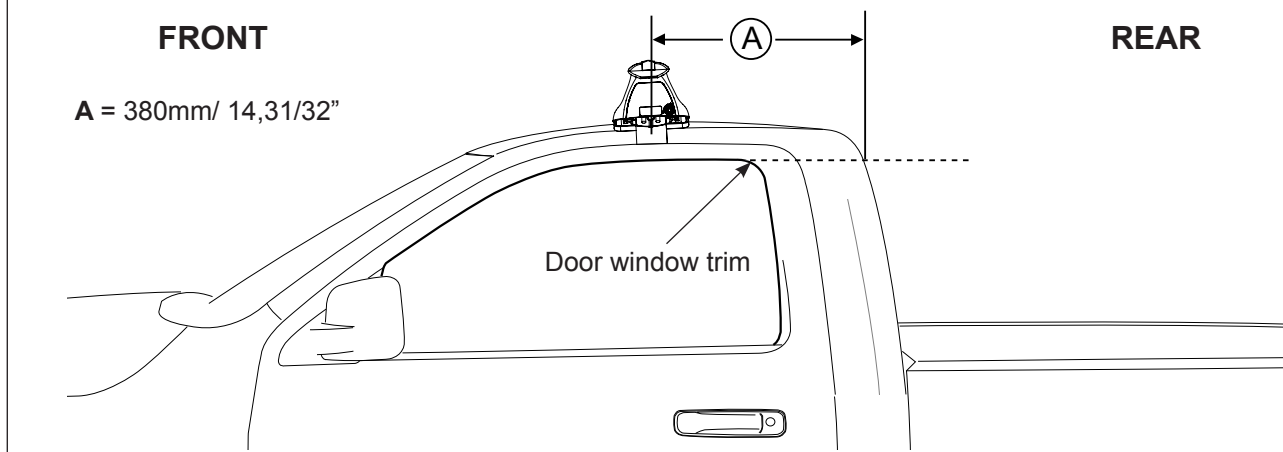

Dodge RAM Regular Cab

Measurement A: Project an imaginary horizontal line with top of door window trim and a vertical line from rear of cab. Where these two points meet measure forward 380mm/ 14,31/32" to centre arrow on foot plate.