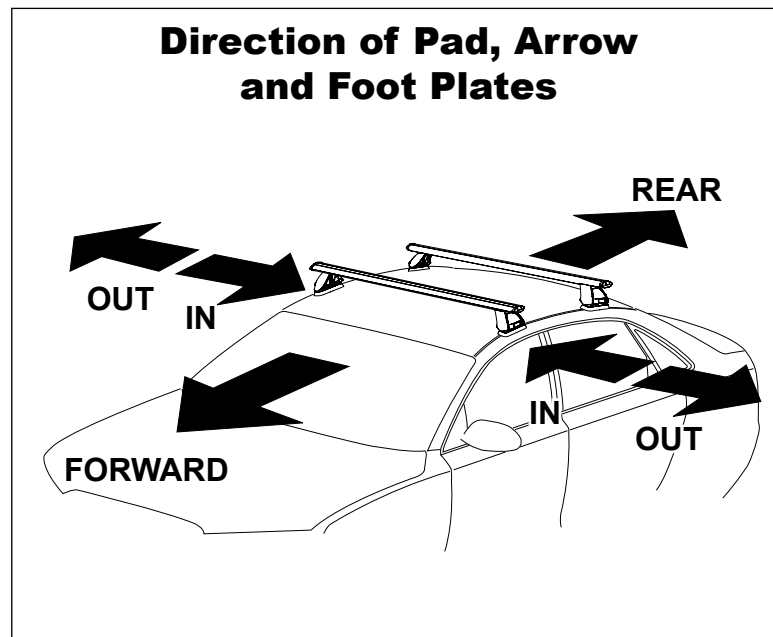

DK359 Rhino-Rack VA, DA, Euro & HD crossbar instruction

Measurement A: CENTRE of door jamb to CENTRE arrow of leg foot plate.

Measurement B: CENTRE of Front leg foot plate arrow to CENTRE of Rear leg foot plate arrow.

Carrying capacity: Roof rack is rated to 75kg. Please refer to manufacturers handbook for your vehicles maximum roof load capacity. Always use the lower of the two figures.

VEHICLE	Date	Measurement A	Measurement B	Load Rating (includes racks 5kg/ 11lbs)
Honda Accord Gen 9 4dr sedan	13-	250mm / 9,27/32"	700mm / 27,9/16"	75kg/ 165lbs