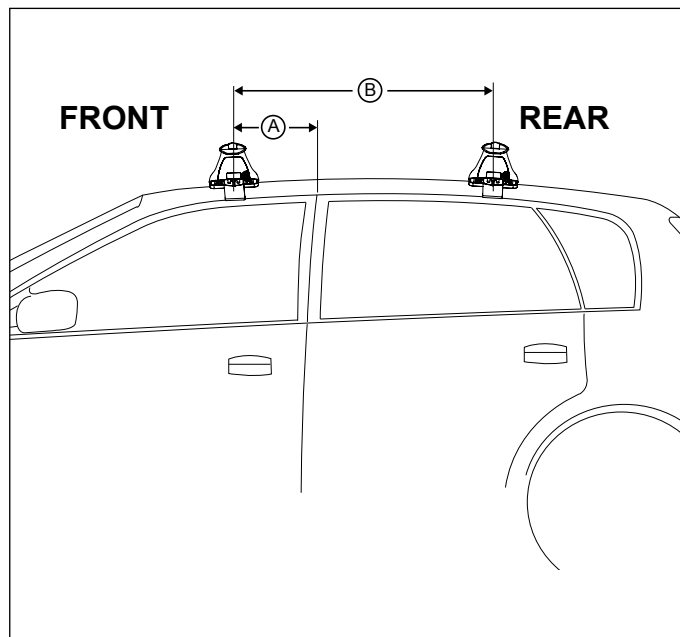

DK359 Rhino-Rack VA, DA, Euro & HD crossbar instruction

Measurement A: CENTRE of door jamb to CENTRE arrow of leg foot plate.

Measurement B: CENTRE of Front leg foot plate arrow to CENTRE of Rear leg foot plate arrow.

Carrying capacity: Roof rack is rated to 75kg. Please refer to manufacturers handbook for your vehicles maximum roof load capacity. Always use the lower of the two figures.

VEHICLE	Date	Measurement A	Measurement B	Load Rating (includes racks 5kg/ 11lbs)
Honda Accord Gen 9 4dr sedan	13-	250mm / 9,27/32"	700mm / 27,9/16"	75kg/ 165lbs