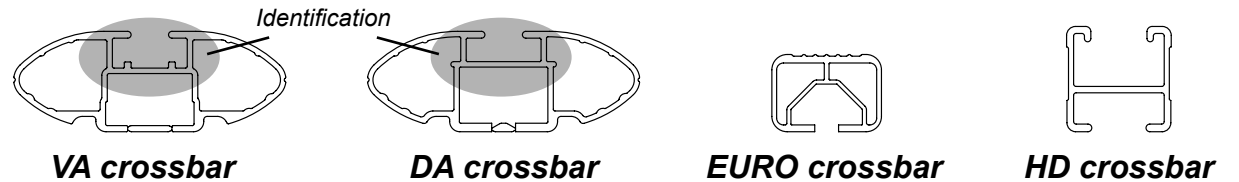

## IDENTIFICATION CHART

			FRONT CROSSBAR						REAR CROSSBAR					
Vehicle	Date	Crossbar	Pad	M6 Stud length (mm)	M6 Screw length (mm)	Measurement strip length per side	Measurement strip length per side	Measurement Distance ( x )	Pad	M6 Stud length (mm)	M6 Screw length (mm)	Measurement strip length per side	Measurement strip length per side	Measurement Distance ( x )
Subaru Impreza 4dr sedan	07-11	1180mm	M472	47	35	174mm	119mm	916mm / 36,1/16"	M472	47	35	142mm	87mm	852mm / 33,35/64"
Subaru Impreza 5dr hatch	07-11	1180mm	M472	47	35	174mm	119mm	916mm / 36,1/16"	M472	47	35	140mm	85mm	848mm / 33,3/8"
Subaru WRX & STI 4dr sedan	07-14	1180mm	M472	47	35	174mm	119mm	916mm / 36,1/16"	M472	47	35	142mm	87mm	852mm / 33,35/64"
Subaru WRX & STI 5dr hatch	07-14	1180mm	M472	47	35	174mm	119mm	916mm / 36,1/16"	M472	47	35	140mm	85mm	848mm / 33,3/8"

# Rhino-Rack 2500 Series FMP - DK292 instruction

			FRONT CROSSBAR						REAR CROSSBAR					
														
Vehicle	Date	Crossbar	Pad	M6 Stud length (mm)	M6 Screw length (mm)	Measurement strip length per side	Measurement strip length per side	Measurement Distance ( x )	Pad	M6 Stud length (mm)	M6 Screw length (mm)	Measurement strip length per side	Measurement strip length per side	Measurement Distance ( x )
BMW 3 Series E46 4dr sedan	98-04	1060mm	M472	47	35	208mm	98mm	N/A	M472	47	35	202mm	92mm	N/A
BMW 3 Series E90 4dr sedan	05-11	1180mm	M472	47	35	182mm	127mm	932mm / 36,11/16"	M472	47	35	180mm	125mm	928mm / 36,17/32"
BMW M3 E90 4dr sedan	08-11	1180mm	M472	47	35	182mm	127mm	932mm / 36,11/16"	M472	47	35	180mm	125mm	928mm / 36,17/32"
BMW 3 & M3 E92 2dr coupe	07-14	1180mm	M472	47	35	169mm	114mm	906mm / 35,43/64"	M472	47	35	174mm	119mm	916mm / 36,1/16mm
BMW 5 Series GT 4dr hatch	10-	1375mm	M472	47	35	165mm	110mm	1093mm / 43,1/32"	M472	47	35	133mm	78mm	1029mm / 40,33/64"