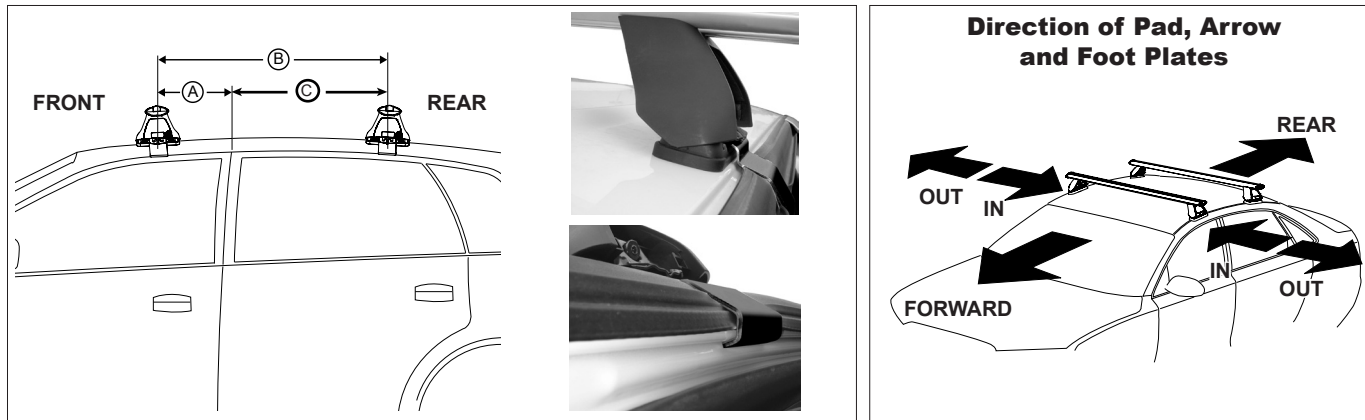

DK227 Rhino-Rack VA, Aero, Euro & HD [crossbar](#) instruction

Measurement A: CENTRE of door jamb to CENTRE arrow of leg foot plate.

Measurement B: CENTRE of Front leg foot plate arrow to CENTRE of Rear leg foot plate arrow.

Carrying capacity: Roof rack is rated to 75kg. Please refer to manufacturers handbook for your vehicles maximum roof load capacity. Always use the lower of the two figures.

VEHICLE	Date	Measurement A	Measurement B	Measurement C	Load Rating (includes racks 5kg/ 11lbs)
Chevrolet Avalanche	07-14	250mm / 9,27/32"	800mm / 31,1/2"	550mm / 21,21/32"	30kg / 66lbs (one crossbar) 60kg / 132lbs (two crossbars)
Chevrolet Avalanche	02-06	250mm / 9,27/32"	800mm / 31,1/2"	550mm / 21,21/32"	30kg / 66lbs (one crossbar) 60kg / 132lbs (two crossbars)
Chevrolet Silverado 1500 (Reg. Cab)	07-13	300mm / 11,13/16"			30kg / 66lbs (one crossbar) 60kg / 132lbs (two crossbars)
GMC Sierra 1500 (Reg. Cab)	07-13	300mm / 11,13/16"	-		30kg / 66lbs (one crossbar) 60kg / 132lbs (two crossbars)
Chevrolet Silverado 1500 (Ext. Cab)	07-13	300mm / 11,13/16"	800mm / 31,1/2"	500mm / 19,11/16"	30kg / 66lbs (one crossbar) 60kg / 132lbs (two crossbars)
GMC Sierra 1500 (Ext. Cab)	07-13	300mm / 11,13/16"	800mm / 31,1/2"	500mm / 19,11/16"	30kg / 66lbs (one crossbar) 60kg / 132lbs (two crossbars)