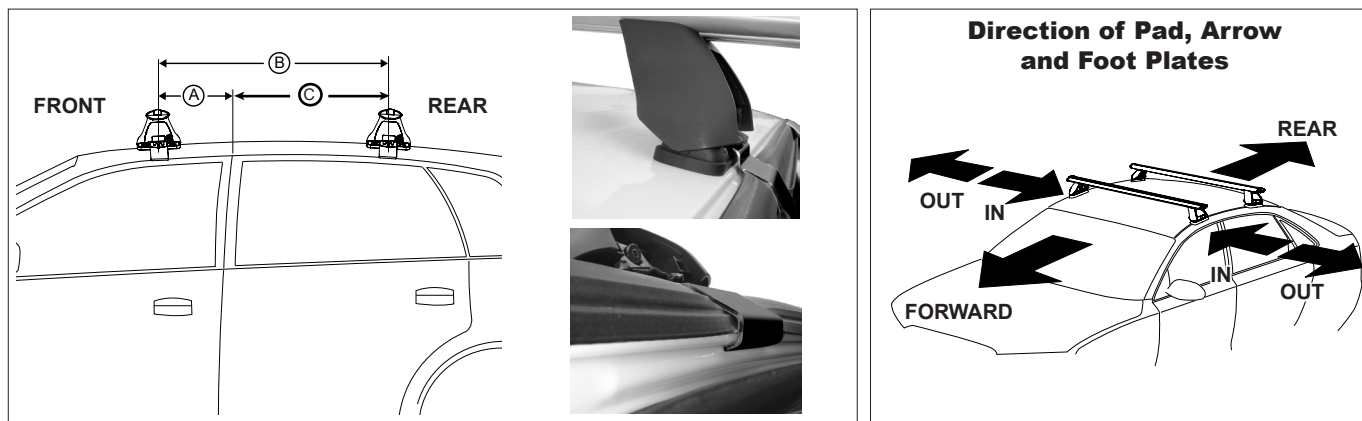

DK227 Rhino-Rack VA, Aero, Euro & HD crossbar instruction

Measurement A: CENTRE of door jamb to CENTRE arrow of leg foot plate.

Measurement B: CENTRE of Front leg foot plate arrow to CENTRE of Rear leg foot plate arrow.

Carrying capacity: Roof rack is rated to 75kg. Please refer to manufacturers handbook for your vehicles maximum roof load capacity. Always use the lower of the two figures.

VEHICLE	Date	Measurement A	Measurement B	Measurement C	Load Rating (includes racks 5kg/ 11lbs)
Chevrolet Silverado HD (Reg. Cab)	07-14	300mm / 11,13/16"			30kg / 66lbs (one crossbar) 60kg / 132lbs (two crossbars)
GMC Sierra HD (Reg. Cab)	07-14	300mm / 11,13/16"			30kg / 66lbs (one crossbar) 60kg / 132lbs (two crossbars)
Chevrolet Silverado HD (Ext. Cab)	07-14	300mm / 11,13/16"	800mm / 31,1/2"	500mm / 19,11/16"	30kg / 66lbs (one crossbar) 60kg / 132lbs (two crossbars)
GMC Sierra HD (Ext. Cab)	07-14	300mm / 11,13/16"	800mm / 31,1/2"	500mm / 19,11/16"	30kg / 66lbs (one crossbar) 60kg / 132lbs (two crossbars)
Chevrolet Silverado 1500 (Crew Cab)	07-13	250mm / 9,27/32"	800mm / 31,1/2"	550mm / 21,21/32"	30kg / 66lbs (one crossbar) 60kg / 132lbs (two crossbars)
GMC Sierra 1500 (Crew Cab)	07-13	250mm / 9,27/32"	800mm / 31,1/2"	550mm / 21,21/32"	30kg / 66lbs (one crossbar) 60kg / 132lbs (two crossbars)