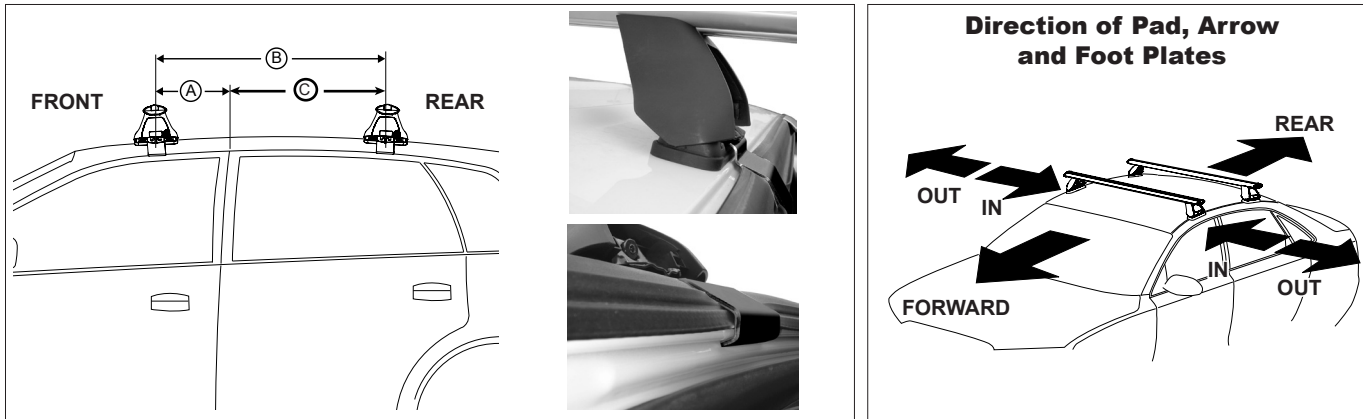

DK227 Rhino-Rack VA, Aero, Euro & HD [crossbar](#) instruction

Measurement A: CENTRE of door jamb to CENTRE arrow of leg foot plate.

Measurement B: CENTRE of Front leg foot plate arrow to CENTRE of Rear leg foot plate arrow.

Carrying capacity: Roof rack is rated to 75kg. Please refer to manufacturers handbook for your vehicles maximum roof load capacity. Always use the lower of the two figures.

VEHICLE	Date	Measurement A	Measurement B	Measurement C	Load Rating (includes racks 5kg/ 11lbs)
Chevrolet Silverado HD (Crew Cab)	07-14	250mm / 9,27/32"	800mm / 31,1/2"	550mm / 21,21/32"	30kg / 66lbs (one crossbar) 60kg / 132lbs (two crossbars)
GMC Sierra HD (Crew Cab)	07-14	250mm / 9,27/32"	800mm / 31,1/2"	550mm / 21,21/32"	30kg / 66lbs (one crossbar) 60kg / 132lbs (two crossbars)
Chevrolet Silverado (Ext. Cab)	99-06	300mm / 11,13/16"	800mm / 31,1/2"	500mm / 19,11/16"	30kg / 66lbs (one crossbar) 60kg / 132lbs (two crossbars)
GMC Sierra (Ext. Cab)	99-06	300mm / 11,13/16"	800mm / 31,1/2"	500mm / 19,11/16"	30kg / 66lbs (one crossbar) 60kg / 132lbs (two crossbars)
Chevrolet Silverado (Crew Cab)	99-06	250mm / 9,27/32"	800mm / 31,1/2"	550mm / 21,21/32"	30kg / 66lbs (one crossbar) 60kg / 132lbs (two crossbars)
GMC Sierra (Crew Cab)	99-06	250mm / 9,27/32"	800mm / 31,1/2"	550mm / 21,21/32"	30kg / 66lbs (one crossbar) 60kg / 132lbs (two crossbars)