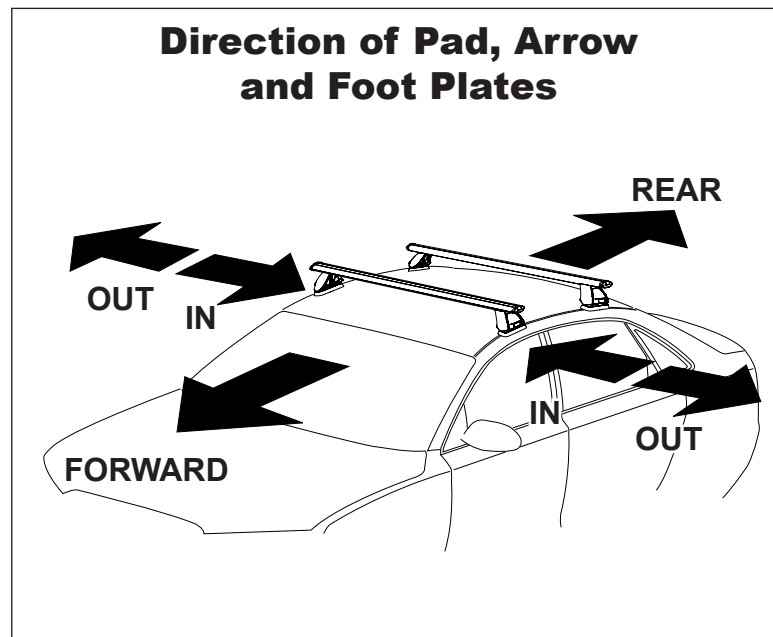

# DK152 Rhino-Rack VA, Aero, Euro & HD crossbar instruction

**Measurement A:** CENTRE of door jamb to CENTRE arrow of leg foot plate.

**Measurement B:** CENTRE of Front leg foot plate arrow to CENTRE of Rear leg foot plate arrow.

**Carrying capacity:** Roof rack is rated to 75kg. Please refer to manufacturers handbook for your vehicles maximum roof load capacity. Always use the lower of the two figures.

VEHICLE	Date	Measurement A	Measurement B	Load Rating (includes racks 5kg/ 11lbs)
Honda Civic 4dr Sedan	2006 on	300mm / 11,13/16"	700mm / 27,9/16"	50kg / 110lbs
Scion XB 5dr Hatch	2008 on	230mm / 9,1/16"	700mm / 27,9/16"	60kg / 132lbs
Toyota Corolla E140 4dr sedan	2009-13	240mm / 9,29/64"	700mm / 27,9/16"	50kg / 110lbs
Toyota Rukus 5dr hatch	06/2010 on	230mm / 9,1/16"	700mm / 27,9/16"	60kg / 132lbs