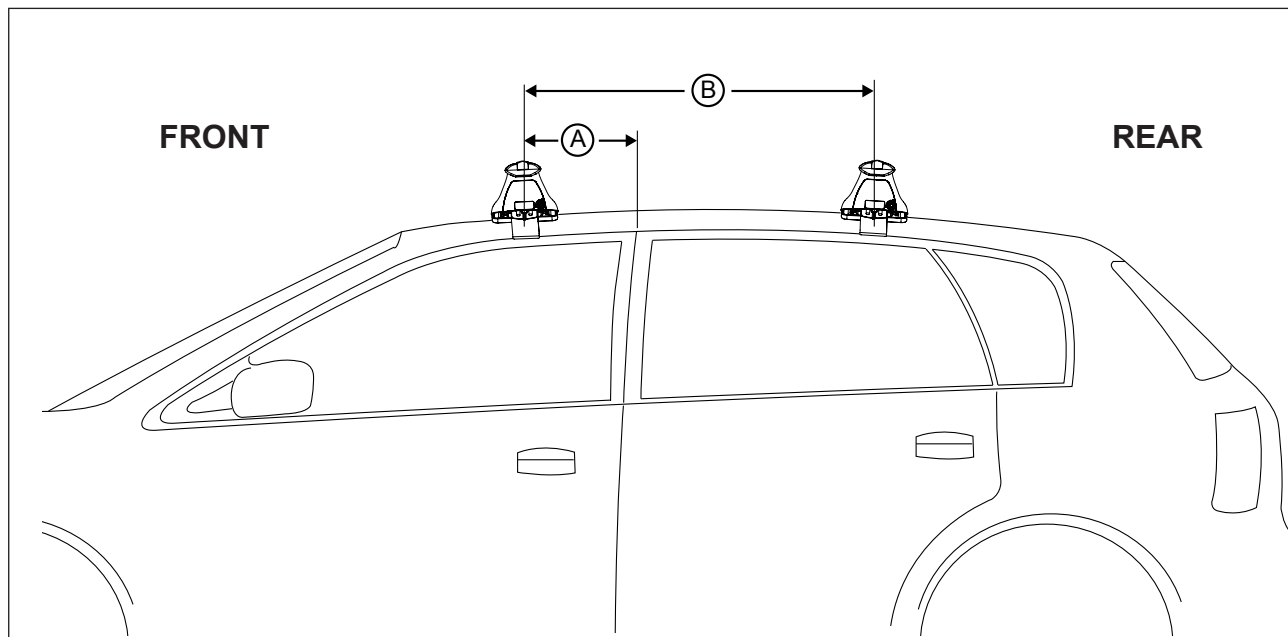

# DK152 Rhino-Rack VA, Aero, Euro & HD crossbar instruction

**Measurement A:** CENTRE of door jamb to CENTRE arrow of leg foot plate.

**Measurement B:** CENTRE of Front leg foot plate arrow to CENTRE of Rear leg foot plate arrow.

**Carrying capacity:** Roof rack is rated to 75kg. Please refer to manufacturers handbook for your vehicles maximum roof load capacity. Always use the lower of the two figures.

VEHICLE	Date	Measurement A	Measurement B	Load Rating (includes racks 5kg/ 11lbs)
Honda Civic 4dr Sedan	2006 on	300mm / 11,13/16"	700mm / 27,9/16"	50kg / 110lbs
Scion XB 5dr Hatch	2008 on	230mm / 9,1/16"	700mm / 27,9/16"	60kg / 132lbs
Toyota Corolla E140 4dr sedan	2009-13	240mm / 9,29/64"	700mm / 27,9/16"	50kg / 110lbs
Toyota Rukus 5dr hatch	06/2010 on	230mm / 9,1/16"	700mm / 27,9/16"	60kg / 132lbs