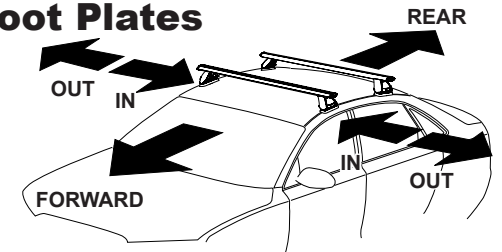

DK138 Rhino-Rack VA, Aero, Euro & HD [crossbar](#) instruction

Measurement A: CENTRE of door jamb to CENTRE arrow of leg foot plate.

Measurement B: CENTRE of Front leg foot plate arrow to CENTRE of Rear leg foot plate arrow.

Carrying capacity: Roof rack is rated to 75kg. Please refer to manufacturers handbook for your vehicles maximum roof load capacity. Always use the lower of the two figures.

Hyundai Azera & Hyundai Grandeur Rear Foot Plate

Foot Plate arrow faces IN
Pad arrow faces OUT

OUTside of vehicle

Direction of Pad, Arrow and Foot Plates

VEHICLE	Date	Measurement A	Measurement B	Load Rating (includes racks 5kg/11lbs)
Toyota Kluger 5dr wagon	08/07-	150mm / 5,29/32"	800mm / 31,1/2"	60kg / 132lbs
Kia Cerato 4dr sedan	01/09-	250mm / 9,27/32"	650mm / 25,19/32"	50kg / 110lbs
Toyota Highlander 5dr SUV	2008-	150mm / 5,29/32"	800mm / 31,1/2"	60kg / 132lbs
Scion XB 5dr hatch	04-07	300mm / 11,13/16"	750mm / 29,17/32"	50kg / 110lbs
Hyundai Azera 4dr sedan	06-11	210mm / 8,17/64"	700mm / 27,9/16"	50kg / 110lbs
Hyundai Grandeur 4dr sedan TG	02/06-	210mm / 8,17/64"	700mm / 27,9/16"	50kg / 110lbs