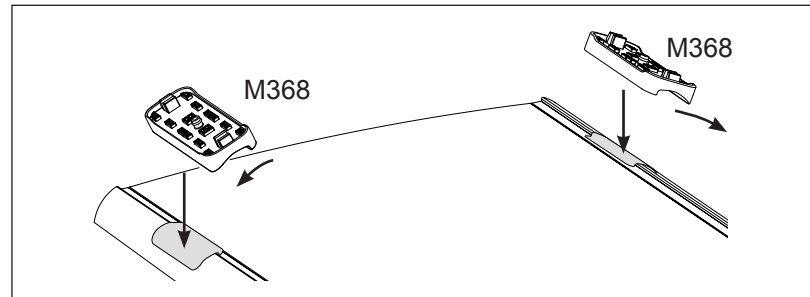

DK138 Rhino-Rack VA, Aero, Euro & HD [crossbar](#) instruction

Measurement A: CENTRE of door jamb to CENTRE arrow of leg foot plate.

Measurement B: CENTRE of Front leg foot plate arrow to CENTRE of Rear leg foot plate arrow.

Carrying capacity: Roof rack is rated to 75kg. Please refer to manufacturers handbook for your vehicles maximum roof load capacity. Always use the lower of the two figures.

Hyundai Azera & Hyundai Grandeur Rear Foot Plate

Foot Plate arrow faces IN
Pad arrow faces OUT

OUTside of vehicle