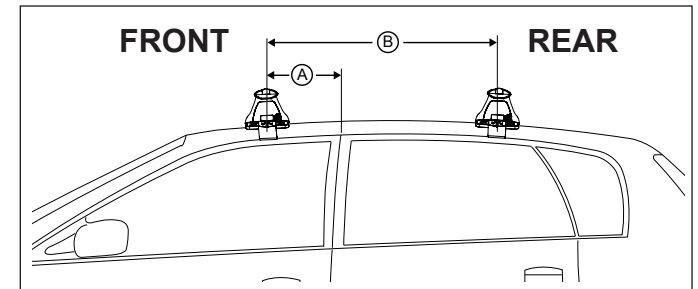

DK138 Rhino-Rack VA, Aero, Euro & HD [crossbar](#) instruction

Measurement A: CENTRE of door jamb to CENTRE arrow of leg foot plate.

Measurement B: CENTRE of Front leg foot plate arrow to CENTRE of Rear leg foot plate arrow.

Foot Plate arrow faces IN
Pad arrow faces OUT

OUTside of vehicle

Direction of Pad, Arrow and Foot Plates

VEHICLE	Date	Measurement A	Measurement B	Load Rating (includes racks 5kg/11lbs)
Toyota Kluger 5dr wagon	08/07-	150mm / 5,29/32"	800mm / 31,1/2"	60kg / 132lbs
Kia Cerato 4dr sedan	01/09-	250mm / 9,27/32"	650mm / 25,19/32"	50kg / 110lbs
Toyota Highlander 5dr SUV	2008-	150mm / 5,29/32"	800mm / 31,1/2"	60kg / 132lbs
Scion XB 5dr hatch	04-07	300mm / 11,13/16"	750mm / 29,17/32"	50kg / 110lbs
Hyundai Azera 4dr sedan	06-11	210mm / 8,17/64"	700mm / 27,9/16"	50kg / 110lbs
Hyundai Grandeur 4dr sedan TG	02/06-	210mm / 8,17/64"	700mm / 27,9/16"	50kg / 110lbs