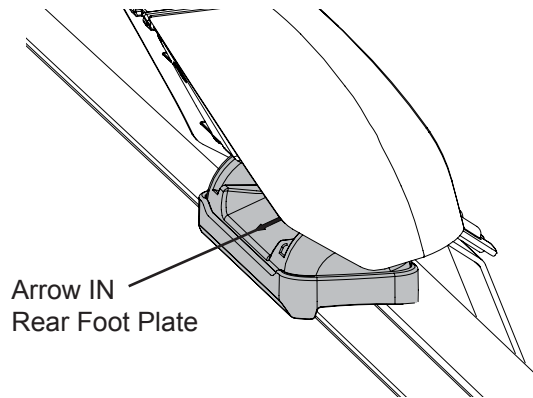

DK138 Rhino-Rack VA, Aero, Euro & HD [crossbar](#) instruction

Measurement A: CENTRE of door jamb to CENTRE arrow of leg foot plate.

Measurement B: CENTRE of Front leg foot plate arrow to CENTRE of Rear leg foot plate arrow.

Carrying capacity: Roof rack is rated to 75kg. Please refer to manufacturers handbook for your vehicles maximum roof load capacity. Always use the lower of the two figures.

Hyundai Azera & Hyundai Grandeur Rear Foot Plate

Foot Plate arrow faces IN
Pad arrow faces OUT

OUTside of vehicle