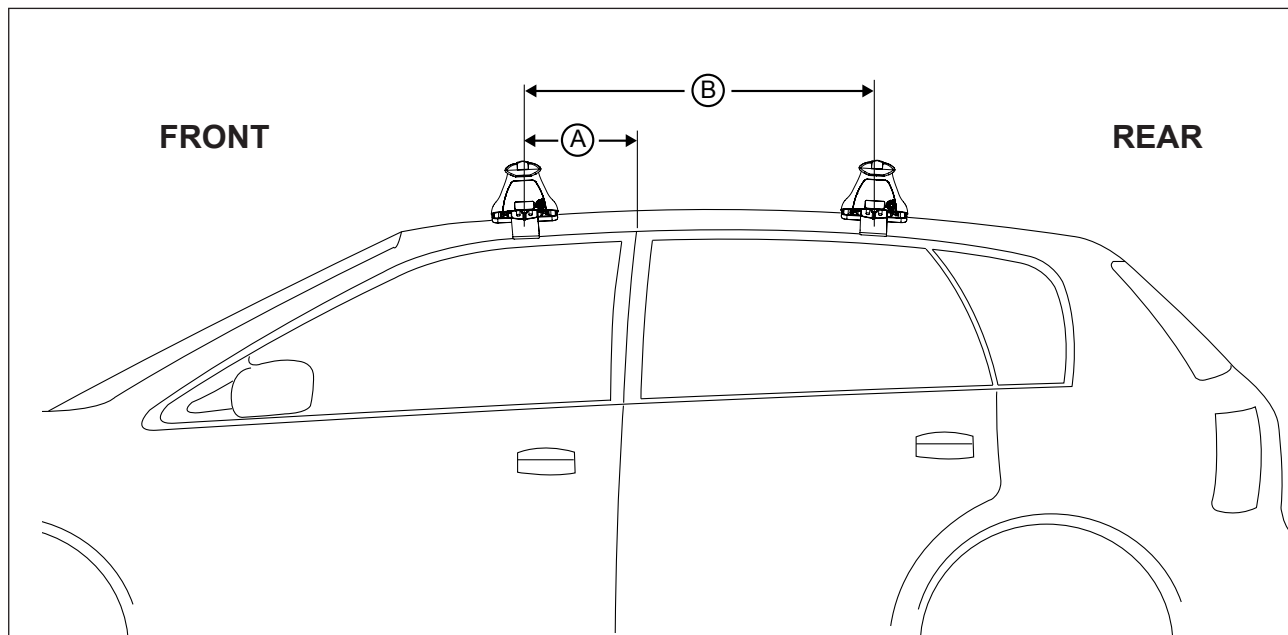

DK021 Rhino-Rack VA, Aero, Euro & HD crossbar instruction

Measurement A: CENTRE of door jamb to CENTRE arrow of leg foot plate.

Measurement B: CENTRE of Front leg foot plate arrow to CENTRE of Rear leg foot plate arrow.

Carrying capacity: Roof rack is rated to 75kg. Please refer to manufacturers handbook for your vehicles maximum roof load capacity. Always use the lower of the two figures.

VEHICLE	Date	Measurement A	Measurement B	Load Rating (includes racks 5kg/ 11lbs)
Honda MDX SUV	2003-2006	300mm / 11,13/16"	700mm / 27,9/16"	75kg / 165lbs
Acura MDX SUV	2001-2006	300mm / 11,13/16"	700mm / 27,9/16"	75kg / 165lbs
Toyota Rav4 5dr Wagon	1995-2000	250mm / 9,27/32"	800mm / 31,1/2"	75kg / 165lbs