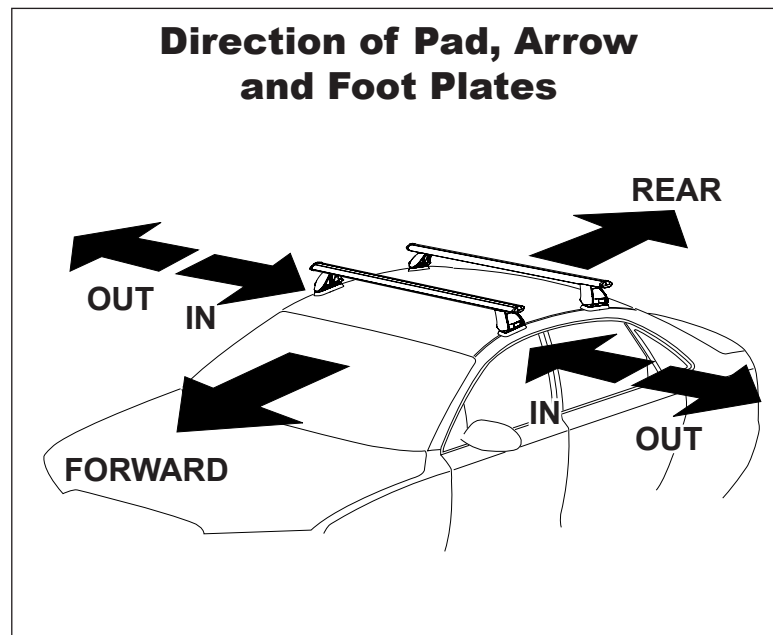

DK021 Rhino-Rack VA, Aero, Euro & HD crossbar instruction

Measurement A: CENTRE of door jamb to CENTRE arrow of leg foot plate.

Measurement B: CENTRE of Front leg foot plate arrow to CENTRE of Rear leg foot plate arrow.

Carrying capacity: Roof rack is rated to 75kg. Please refer to manufacturers handbook for your vehicles maximum roof load capacity. Always use the lower of the two figures.

VEHICLE	Date	Measurement A	Measurement B	Load Rating (includes racks 5kg/ 11lbs)
Honda MDX SUV	2003-2006	300mm / 11,13/16"	700mm / 27,9/16"	75kg / 165lbs
Acura MDX SUV	2001-2006	300mm / 11,13/16"	700mm / 27,9/16"	75kg / 165lbs
Toyota Rav4 5dr Wagon	1995-2000	250mm / 9,27/32"	800mm / 31,1/2"	75kg / 165lbs