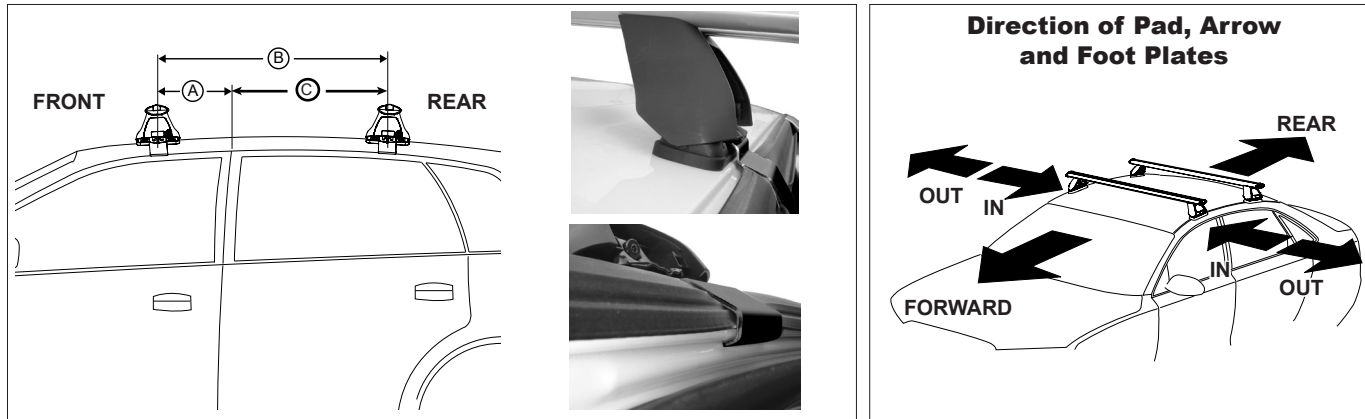

DK227 Rhino-Rack VA, Aero, Euro & HD crossbar instruction

Measurement A: CENTRE of door jamb to CENTRE arrow of leg foot plate.

Measurement B: CENTRE of Front leg foot plate arrow to CENTRE of Rear leg foot plate arrow.

Carrying capacity: Roof rack is rated to 75kg. Please refer to manufacturers handbook for your vehicles maximum roof load capacity. Always use the lower of the two figures.

VEHICLE	Date	Measurement A	Measurement B	Measurement C	Load Rating (includes racks 5kg/ 11lbs)
Chevrolet Avalanche	07-14	250mm / 9,27/32"	800mm / 31,1/2"	550mm / 21,21/32"	30kg / 66lbs (one crossbar) 60kg / 132lbs (two crossbars)
Chevrolet Avalanche	02-06	250mm / 9,27/32"	800mm / 31,1/2"	550mm / 21,21/32"	30kg / 66lbs (one crossbar) 60kg / 132lbs (two crossbars)
Chevrolet Silverado 1500 (Reg. Cab)	07-13	300mm / 11,13/16"			30kg / 66lbs (one crossbar) 60kg / 132lbs (two crossbars)
GMC Sierra 1500 (Reg. Cab)	07-13	300mm / 11,13/16"	-		30kg / 66lbs (one crossbar) 60kg / 132lbs (two crossbars)
Chevrolet Silverado 1500 (Ext. Cab)	07-13	300mm / 11,13/16"	800mm / 31,1/2"	500mm / 19,11/16"	30kg / 66lbs (one crossbar) 60kg / 132lbs (two crossbars)
GMC Sierra 1500 (Ext. Cab)	07-13	300mm / 11,13/16"	800mm / 31,1/2"	500mm / 19,11/16"	30kg / 66lbs (one crossbar) 60kg / 132lbs (two crossbars)