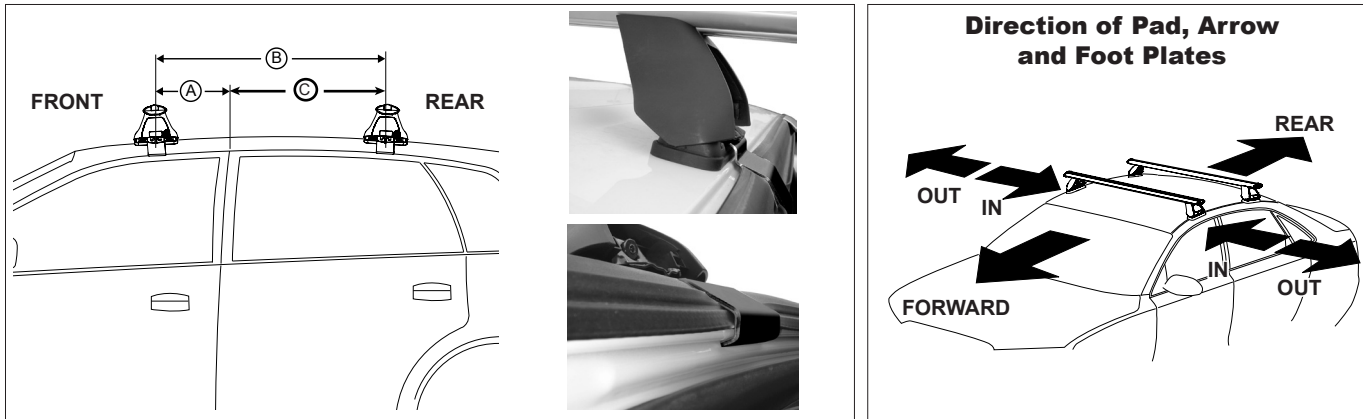

DK227 Rhino-Rack VA, Aero, Euro & HD crossbar instruction

Measurement A: CENTRE of door jamb to CENTRE arrow of leg foot plate.

Measurement B: CENTRE of Front leg foot plate arrow to CENTRE of Rear leg foot plate arrow.

Carrying capacity: Roof rack is rated to 75kg. Please refer to manufacturers handbook for your vehicles maximum roof load capacity. Always use the lower of the two figures.

VEHICLE	Date	Measurement A	Measurement B	Measurement C	Load Rating (includes racks 5kg/ 11lbs)
Chevrolet Silverado HD (Crew Cab)	07-14	250mm / 9,27/32"	800mm / 31,1/2"	550mm / 21,21/32"	30kg / 66lbs (one crossbar) 60kg / 132lbs (two crossbars)
GMC Sierra HD (Crew Cab)	07-14	250mm / 9,27/32"	800mm / 31,1/2"	550mm / 21,21/32"	30kg / 66lbs (one crossbar) 60kg / 132lbs (two crossbars)
Chevrolet Silverado (Ext. Cab)	99-06	300mm / 11,13/16"	800mm / 31,1/2"	500mm / 19,11/16"	30kg / 66lbs (one crossbar) 60kg / 132lbs (two crossbars)
GMC Sierra (Ext. Cab)	99-06	300mm / 11,13/16"	800mm / 31,1/2"	500mm / 19,11/16"	30kg / 66lbs (one crossbar) 60kg / 132lbs (two crossbars)
Chevrolet Silverado (Crew Cab)	99-06	250mm / 9,27/32"	800mm / 31,1/2"	550mm / 21,21/32"	30kg / 66lbs (one crossbar) 60kg / 132lbs (two crossbars)
GMC Sierra (Crew Cab)	99-06	250mm / 9,27/32"	800mm / 31,1/2"	550mm / 21,21/32"	30kg / 66lbs (one crossbar) 60kg / 132lbs (two crossbars)