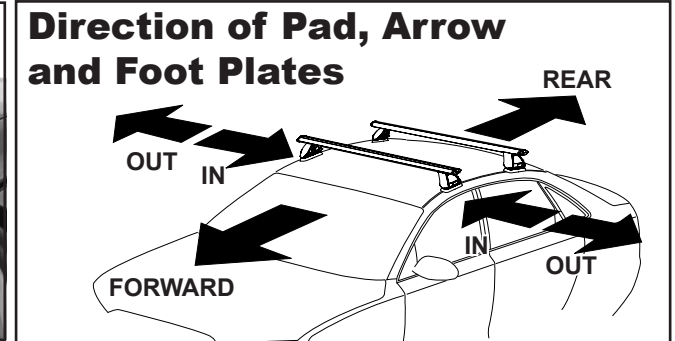

DK338 Rhino-Rack VA, DA, Euro & HD crossbar instruction

Measurement A: CENTRE of door jamb to CENTRE arrow of leg foot plate.

Measurement B: CENTRE of Front leg foot plate arrow to CENTRE of Rear leg foot plate arrow.

Carrying capacity: Roof rack is rated to 75kg. Please refer to manufacturers handbook for your vehicles maximum roof load capacity. Always use the lower of the two figures.

VEHICLE	Date	Measurement A	Measurement B	Load Rating (includes racks 5kg/11lbs)
Chevrolet Malibu 4dr sedan	2013-	280mm / 11,1/32	700mm / 27,9/16"	75kg / 165lbs
Holden Malibu 4dr sedan	07/13-	280mm / 11,1/32	700mm / 27,9/16"	75kg / 165lbs