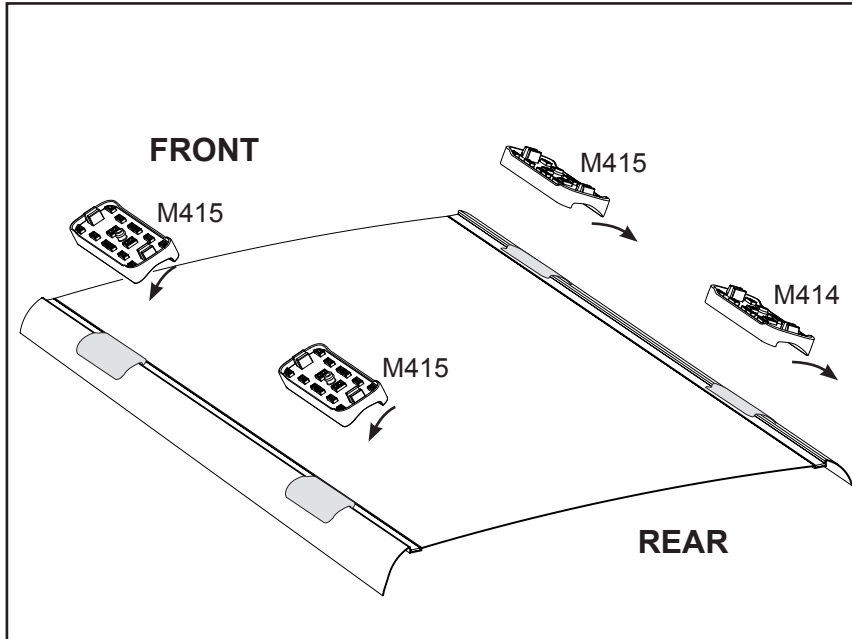

DK338 Rhino-Rack VA, DA, Euro & HD crossbar instruction

Measurement A: CENTRE of door jamb to CENTRE arrow of leg foot plate.

Measurement B: CENTRE of Front leg foot plate arrow to CENTRE of Rear leg foot plate arrow.

Carrying capacity: Roof rack is rated to 75kg. Please refer to manufacturers handbook for your vehicles maximum roof load capacity. Always use the lower of the two figures.

VEHICLE	Date	Measurement A	Measurement B	Load Rating (includes racks 5kg/11lbs)
Chevrolet Malibu 4dr sedan	2013-	280mm / 11,1/32	700mm / 27,9/16"	75kg / 165lbs
Holden Malibu 4dr sedan	07/13-	280mm / 11,1/32	700mm / 27,9/16"	75kg / 165lbs