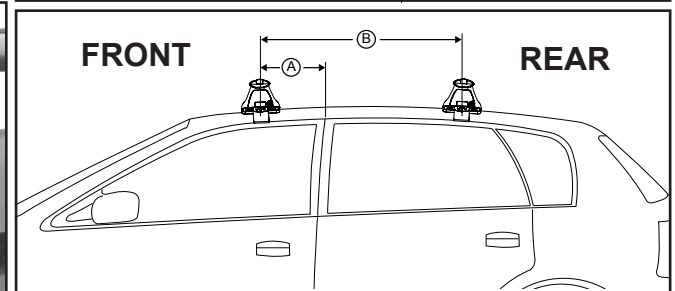

DK338 Rhino-Rack VA, DA, Euro & HD crossbar instruction

Measurement A: CENTRE of door jamb to CENTRE arrow of leg foot plate.

Measurement B: CENTRE of Front leg foot plate arrow to CENTRE of Rear leg foot plate arrow.

Carrying capacity: Roof rack is rated to 75kg. Please refer to manufacturers handbook for your vehicles maximum roof load capacity. Always use the lower of the two figures.

VEHICLE	Date	Measurement A	Measurement B	Load Rating (includes racks 5kg/11lbs)
Chevrolet Malibu 4dr sedan	2013-	280mm / 11,1/32	700mm / 27,9/16"	75kg / 165lbs
Holden Malibu 4dr sedan	07/13-	280mm / 11,1/32	700mm / 27,9/16"	75kg / 165lbs