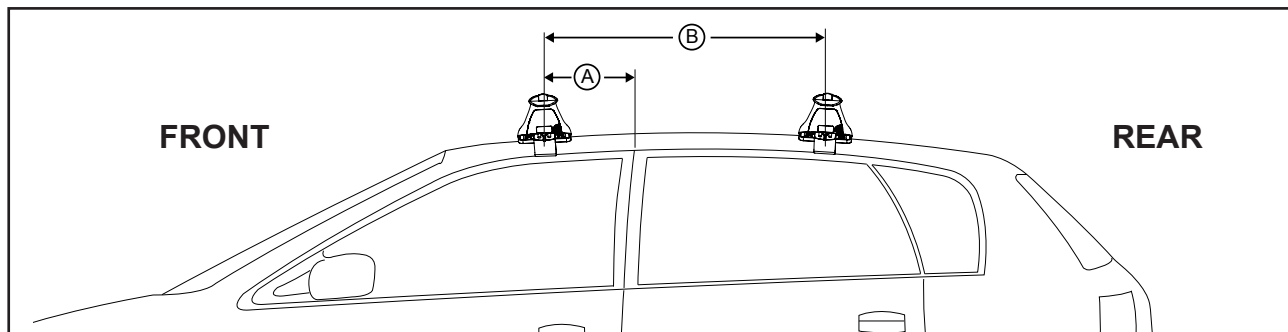

DK320 Rhino-Rack VA, Aero, Euro & HD crossbar instruction

Measurement A: CENTRE of door jamb to CENTRE arrow of leg foot plate.

Measurement B: CENTRE of Front leg foot plate arrow to CENTRE of Rear leg foot plate arrow.

Carrying capacity: Roof rack is rated to 75kg. Please refer to manufacturers handbook for your vehicles maximum roof load capacity. Always use the lower of the two figures.

VEHICLE	Date	Measurement A	Measurement B	Load Rating (includes racks 5kg/ 11lbs)
Kia Rio 5dr hatch UB	2012-	310mm / 12,13/64"	655mm / 25,25/32"	60kg / 132lb