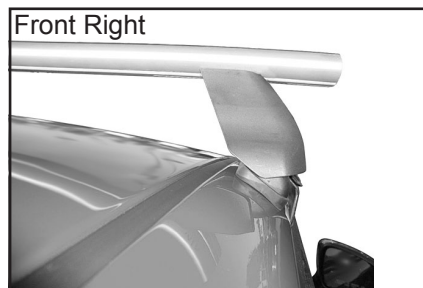

DK320 Rhino-Rack VA, Aero, Euro & HD crossbar instruction

Measurement A: CENTRE of door jamb to CENTRE arrow of leg foot plate.

Measurement B: CENTRE of Front leg foot plate arrow to CENTRE of Rear leg foot plate arrow.

Carrying capacity: Roof rack is rated to 75kg. Please refer to manufacturers handbook for your vehicles maximum roof load capacity. Always use the lower of the two figures.

VEHICLE	Date	Measurement A	Measurement B	Load Rating (includes racks 5kg/ 11lbs)
Kia Rio 5dr hatch UB	2012-	310mm / 12,13/64"	655mm / 25,25/32"	60kg / 132lb