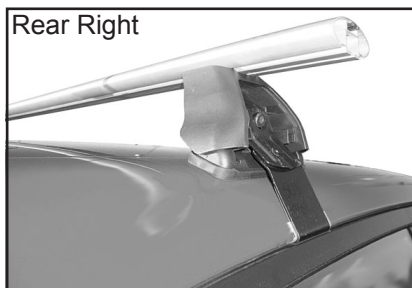

DK320 Rhino-Rack VA, Aero, Euro & HD crossbar instruction

Measurement A: CENTRE of door jamb to CENTRE arrow of leg foot plate.

Measurement B: CENTRE of Front leg foot plate arrow to CENTRE of Rear leg foot plate arrow.

Carrying capacity: Roof rack is rated to 75kg. Please refer to manufacturers handbook for your vehicles maximum roof load capacity. Always use the lower of the two figures.

VEHICLE	Date	Measurement A	Measurement B	Load Rating (includes racks 5kg/ 11lbs)
Kia Rio 5dr hatch UB	2012-	310mm / 12,13/64"	655mm / 25,25/32"	60kg / 132lb