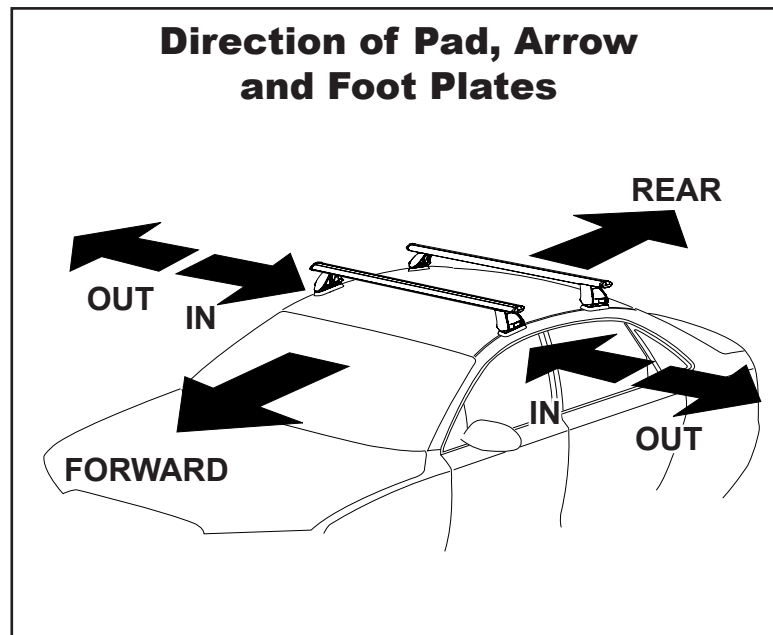

DK320 Rhino-Rack VA, Aero, Euro & HD crossbar instruction

Measurement A: CENTRE of door jamb to CENTRE arrow of leg foot plate.

Measurement B: CENTRE of Front leg foot plate arrow to CENTRE of Rear leg foot plate arrow.

Carrying capacity: Roof rack is rated to 75kg. Please refer to manufacturers handbook for your vehicles maximum roof load capacity. Always use the lower of the two figures.

VEHICLE	Date	Measurement A	Measurement B	Load Rating (includes racks 5kg/ 11lbs)
Kia Rio 5dr hatch UB	2012-	310mm / 12,13/64"	655mm / 25,25/32"	60kg / 132lb