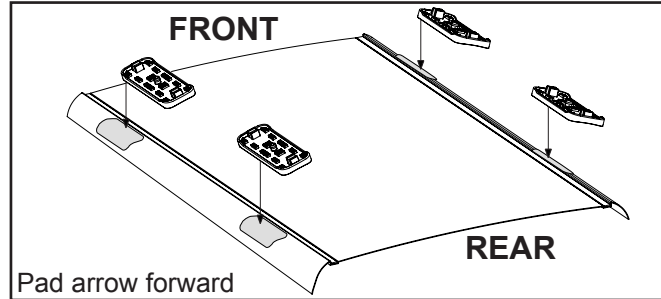

DK319 Rhino-Rack VA, Aero, Euro & HD crossbar instruction

Measurement A: CENTRE of door jamb to CENTRE arrow of leg foot plate.

Measurement B: CENTRE of Front leg foot plate arrow to CENTRE of Rear leg foot plate arrow.

Carrying capacity: Roof rack is rated to 75kg. Please refer to manufacturers handbook for your vehicles maximum roof load capacity. Always use the lower of the two figures.

VEHICLE	Date	Measurement A	Measurement B	Load Rating (includes racks 5kg/ 11lbs)
Honda Civic 4dr sedan	2012-	300mm / 11,13/16"	700mm / 27,9/16"	60kg / 132lb