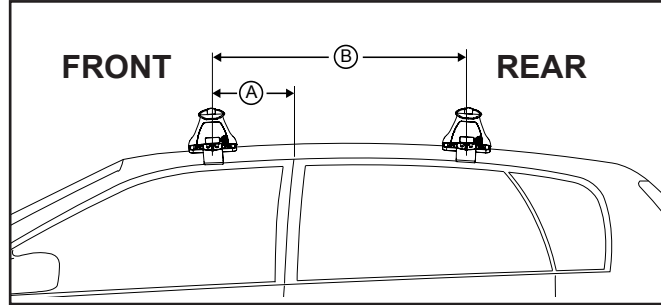

DK319 Rhino-Rack VA, Aero, Euro & HD crossbar instruction

Measurement A: CENTRE of door jamb to CENTRE arrow of leg foot plate.

Measurement B: CENTRE of Front leg foot plate arrow to CENTRE of Rear leg foot plate arrow.

Carrying capacity: Roof rack is rated to 75kg. Please refer to manufacturers handbook for your vehicles maximum roof load capacity. Always use the lower of the two figures.

VEHICLE	Date	Measurement A	Measurement B	Load Rating (includes racks 5kg/ 11lbs)
Honda Civic 4dr sedan	2012-	300mm / 11,13/16"	700mm / 27,9/16"	60kg / 132lb