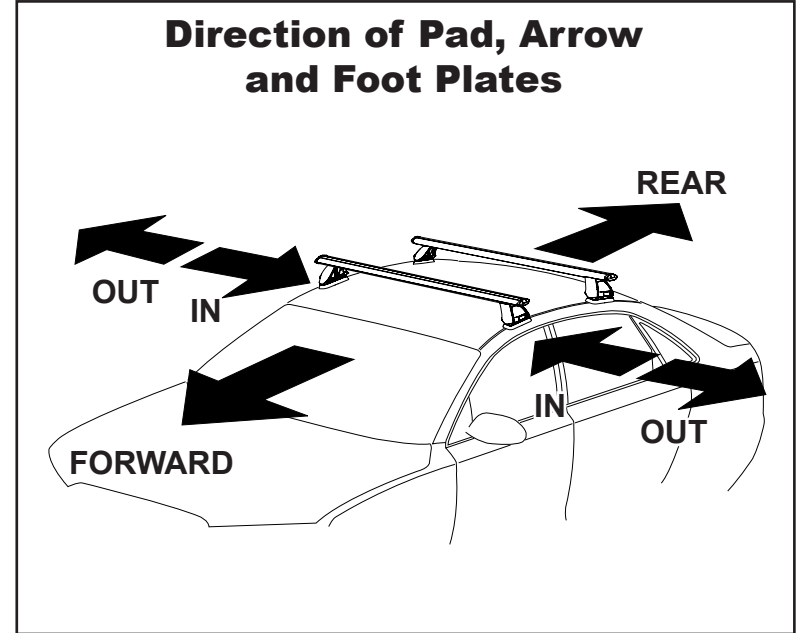

DK319 Rhino-Rack VA, Aero, Euro & HD crossbar instruction

Measurement A: CENTRE of door jamb to CENTRE arrow of leg foot plate.

Measurement B: CENTRE of Front leg foot plate arrow to CENTRE of Rear leg foot plate arrow.

Carrying capacity: Roof rack is rated to 75kg. Please refer to manufacturers handbook for your vehicles maximum roof load capacity. Always use the lower of the two figures.

VEHICLE	Date	Measurement A	Measurement B	Load Rating (includes racks 5kg/ 11lbs)
Honda Civic 4dr sedan	2012-	300mm / 11,13/16"	700mm / 27,9/16"	60kg / 132lb