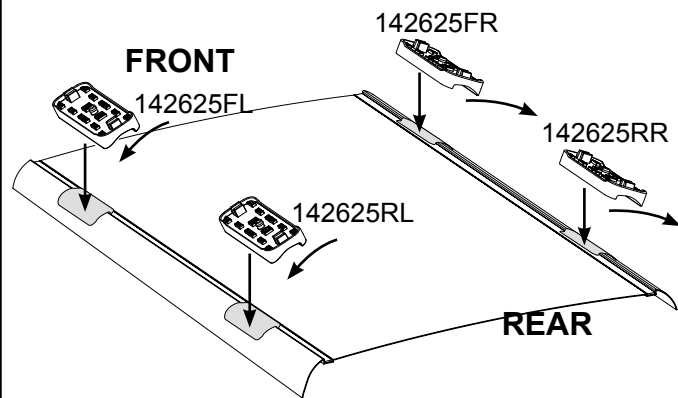

# DK302 Rhino-Rack VA, Aero, Euro & HD crossbar instruction

**Measurement A:** CENTRE of door jamb to CENTRE arrow of leg foot plate.

**Measurement B:** CENTRE of Front leg foot plate arrow to CENTRE of Rear leg foot plate arrow.

**Carrying capacity:** Roof rack is rated to 75kg. Please refer to manufacturers handbook for your vehicles maximum roof load capacity. Always use the lower of the two figures.

- Pad 142625FL FRONT Left of vehicle Arrow OUT
- Pad 142625FR FRONT Right of vehicle Arrow OUT
- Pad 142625RR REAR Right of vehicle Arrow OUT
- Pad 142625RL REAR Left of vehicle Arrow OUT

## Direction of Pad, Arrow and Foot Plates

VEHICLE	Date	Measurement A	Measurement B	Load Rating (includes racks 5kg/ 11lbs)
Jaguar XF 4dr sedan	2008-	270mm / 10,5/8"	700mm / 27,9/16"	75kg / 165lbs