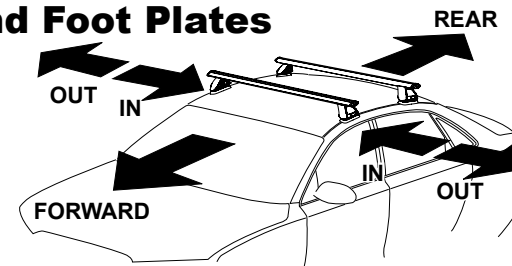

Direction of Pad, Arrow and Foot Plates

VEHICLE	Date	Measurement A	Measurement B	Load Rating (includes racks 5kg/ 11lbs)
Jaguar XF 4dr sedan	2008-	270mm / 10,5/8"	700mm / 27,9/16"	75kg / 165lbs