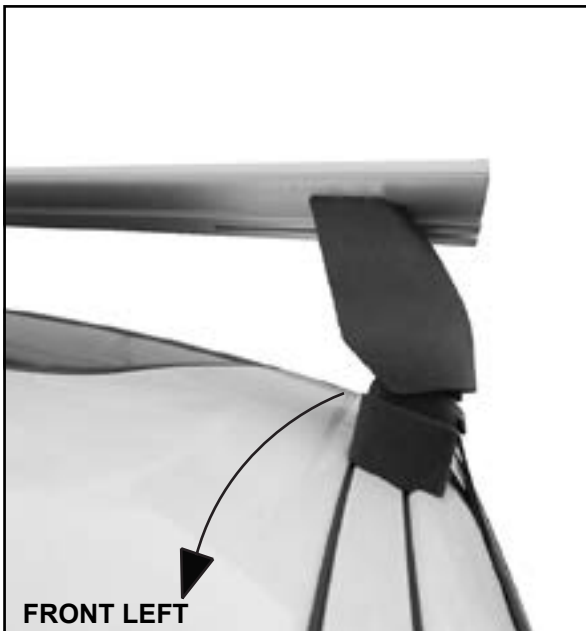

DK302 Rhino-Rack VA, Aero, Euro & HD crossbar instruction

Measurement A: CENTRE of door jamb to CENTRE arrow of leg foot plate.

Measurement B: CENTRE of Front leg foot plate arrow to CENTRE of Rear leg foot plate arrow.

Carrying capacity: Roof rack is rated to 75kg. Please refer to manufacturers handbook for your vehicles maximum roof load capacity. Always use the lower of the two figures.

- Pad 142625FL FRONT Left of vehicle Arrow OUT
- Pad 142625FR FRONT Right of vehicle Arrow OUT
- Pad 142625RR REAR Right of vehicle Arrow OUT
- Pad 142625RL REAR Left of vehicle Arrow OUT