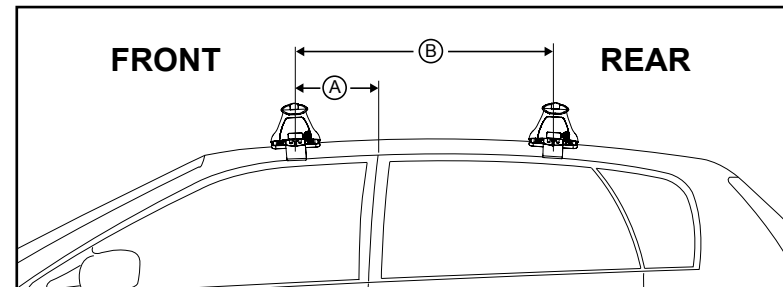

# DK302 Rhino-Rack VA, Aero, Euro & HD crossbar instruction

**Measurement A:** CENTRE of door jamb to CENTRE arrow of leg foot plate.

**Measurement B:** CENTRE of Front leg foot plate arrow to CENTRE of Rear leg foot plate arrow.

**Carrying capacity:** Roof rack is rated to 75kg. Please refer to manufacturers handbook for your vehicles maximum roof load capacity. Always use the lower of the two figures.

- Pad 142625FL FRONT Left of vehicle Arrow OUT
- Pad 142625FR FRONT Right of vehicle Arrow OUT
- Pad 142625RR REAR Right of vehicle Arrow OUT
- Pad 142625RL REAR Left of vehicle Arrow OUT

## Direction of Pad, Arrow and Foot Plates

VEHICLE	Date	Measurement A	Measurement B	Load Rating (includes racks 5kg/ 11lbs)
Jaguar XF 4dr sedan	2008-	270mm / 10,5/8"	700mm / 27,9/16"	75kg / 165lbs