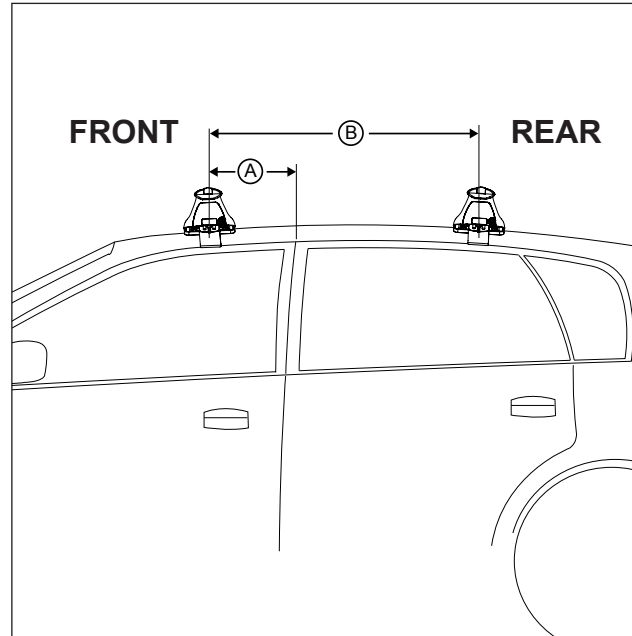

DK283 Rhino-Rack VA, Aero, Euro & HD crossbar instruction

Measurement A: CENTRE of door jamb to CENTRE arrow of leg foot plate.

Measurement B: CENTRE of Front leg foot plate arrow to CENTRE of Rear leg foot plate arrow.

Carrying capacity: Roof rack is rated to 75kg. Please refer to manufacturers handbook for your vehicles maximum roof load capacity. Always use the lower of the two figures.

Pad 142613 FRONT Left of vehicle - Arrow facing outward.
 Pad 142614 FRONT Right of vehicle - Arrow facing outward.
 Pad M506 REAR Right of vehicle - Arrow facing outward.
 Pad M505 REAR Left of vehicle - Arrow facing outward.

Direction of Pad, Arrow and Foot Plates

VEHICLE	Date	Measurement A	Measurement B	Load Rating (includes racks 5kg/11lbs)
Kia Optima TF 3rd Gen 4dr sedan	01/2011-	300mm / 11,13/16"	700mm / 27,9/16"	75kg / 165lbs