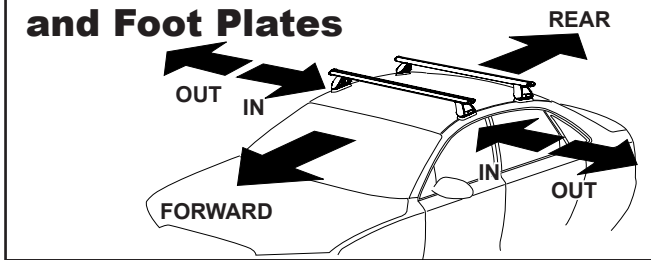

Direction of Pad, Arrow and Foot Plates

VEHICLE	Date	Measurement A	Measurement B	Load Rating (includes racks 5kg/ 11lbs)
Kia Sportage 5dr SUV	2010-	220mm / 8,21/32"	750mm / 29,17/32"	75kg / 165lbs