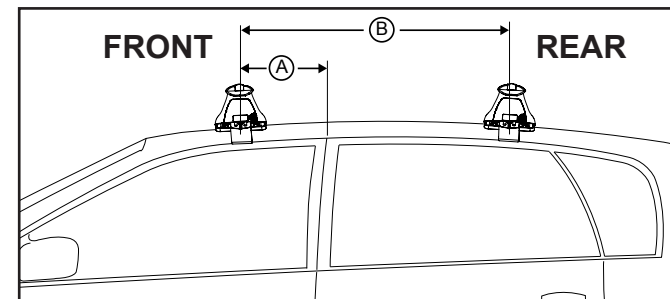

DK259 Rhino-Rack VA, Aero, Euro & HD crossbar instruction

Measurement A: CENTRE of door jamb to CENTRE arrow of leg foot plate.

Measurement B: CENTRE of Front leg foot plate arrow to CENTRE of Rear leg foot plate arrow.

Carrying capacity: Roof rack is rated to 75kg. Please refer to manufacturers handbook for your vehicles maximum roof load capacity. Always use the lower of the two figures.

Fitting note:

- Pad 142613 FRONT Left of vehicle Arrow facing outward.
- Pad 142614 FRONT Right of vehicle Arrow facing outward.
- Pad 142659 REAR Right of vehicle Arrow facing rearward.
- Pad 142660 REAR Left of vehicle Arrow facing rearward.

Direction of Pad, Arrow and Foot Plates

VEHICLE	Date	Measurement A	Measurement B	Load Rating (includes racks 5kg/ 11lbs)
Kia Sportage 5dr SUV	2010-	220mm / 8,21/32"	750mm / 29,17/32"	75kg / 165lbs