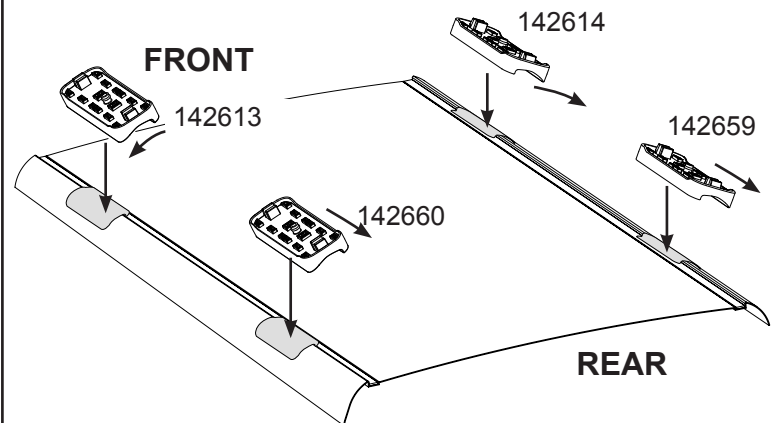

DK259 Rhino-Rack VA, Aero, Euro & HD crossbar instruction

Measurement A: CENTRE of door jamb to CENTRE arrow of leg foot plate.

Measurement B: CENTRE of Front leg foot plate arrow to CENTRE of Rear leg foot plate arrow.

Carrying capacity: Roof rack is rated to 75kg. Please refer to manufacturers handbook for your vehicles maximum roof load capacity. Always use the lower of the two figures.

Fitting note:

- Pad 142613 FRONT Left of vehicle Arrow facing outward.
- Pad 142614 FRONT Right of vehicle Arrow facing outward.
- Pad 142659 REAR Right of vehicle Arrow facing rearward.
- Pad 142660 REAR Left of vehicle Arrow facing rearward.

Direction of Pad, Arrow and Foot Plates

VEHICLE	Date	Measurement A	Measurement B	Load Rating (includes racks 5kg/ 11lbs)
Kia Sportage 5dr SUV	2010-	220mm / 8,21/32"	750mm / 29,17/32"	75kg / 165lbs