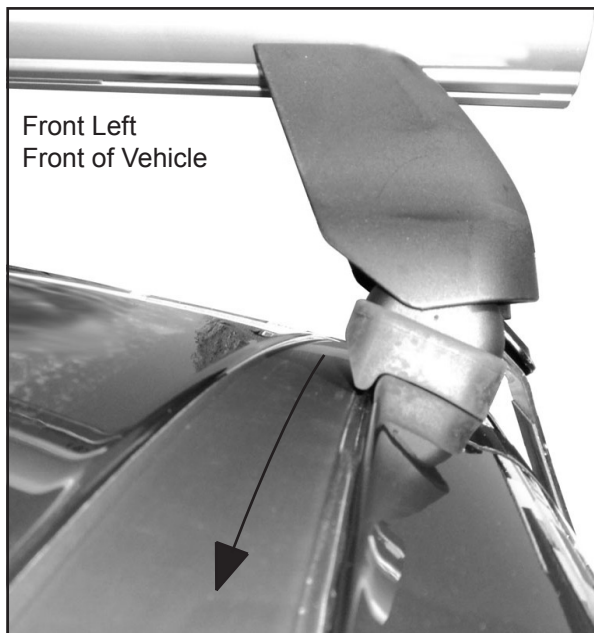

DK259 Rhino-Rack VA, Aero, Euro & HD crossbar instruction

Measurement A: CENTRE of door jamb to CENTRE arrow of leg foot plate.

Measurement B: CENTRE of Front leg foot plate arrow to CENTRE of Rear leg foot plate arrow.

Carrying capacity: Roof rack is rated to 75kg. Please refer to manufacturers handbook for your vehicles maximum roof load capacity. Always use the lower of the two figures.

Fitting note:

- Pad 142613 FRONT Left of vehicle Arrow facing outward.
- Pad 142614 FRONT Right of vehicle Arrow facing outward.
- Pad 142659 REAR Right of vehicle Arrow facing rearward.
- Pad 142660 REAR Left of vehicle Arrow facing rearward.

Direction of Pad, Arrow and Foot Plates

VEHICLE	Date	Measurement A	Measurement B	Load Rating (includes racks 5kg/ 11lbs)
Kia Sportage 5dr SUV	2010-	220mm / 8,21/32"	750mm / 29,17/32"	75kg / 165lbs