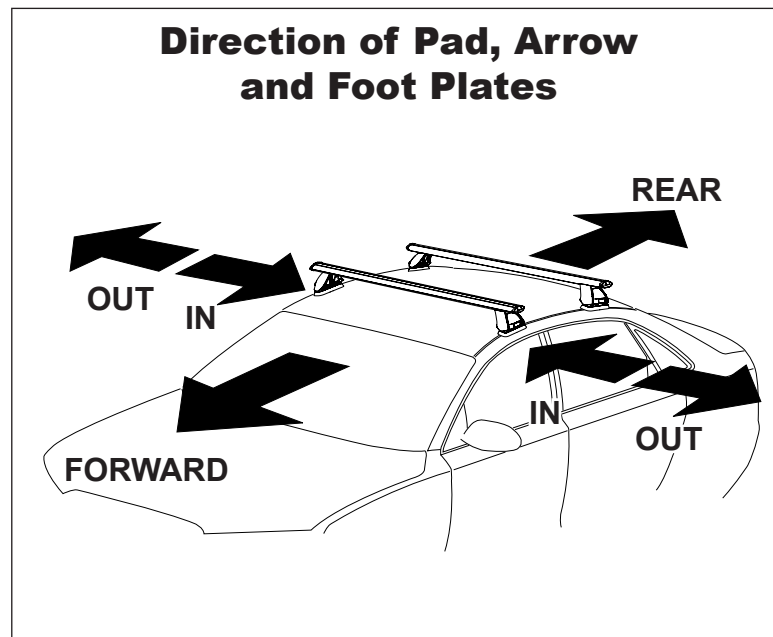

DK250 Rhino-Rack VA, Aero, Euro & HD crossbar instruction

Measurement A: CENTRE of door jamb to CENTRE arrow of leg foot plate.

Measurement B: CENTRE of Front leg foot plate arrow to CENTRE of Rear leg foot plate arrow.

Carrying capacity: Roof rack is rated to 75kg. Please refer to manufacturers handbook for your vehicles maximum roof load capacity. Always use the lower of the two figures.

VEHICLE	Date	Measurement A	Measurement B	Load Rating (includes racks 5kg/ 11lbs)
Hyundai i45 4dr sedan (Excludes Glass Roof)	2010 on	190mm / 7,31/64"	700mm / 27,9/16"	75kg / 165lbs
Hyundai Sonata 4dr sedan (Excludes Glass Roof)	2010 on	190mm / 7,31/64"	700mm / 27,9/16"	75kg / 165lbs