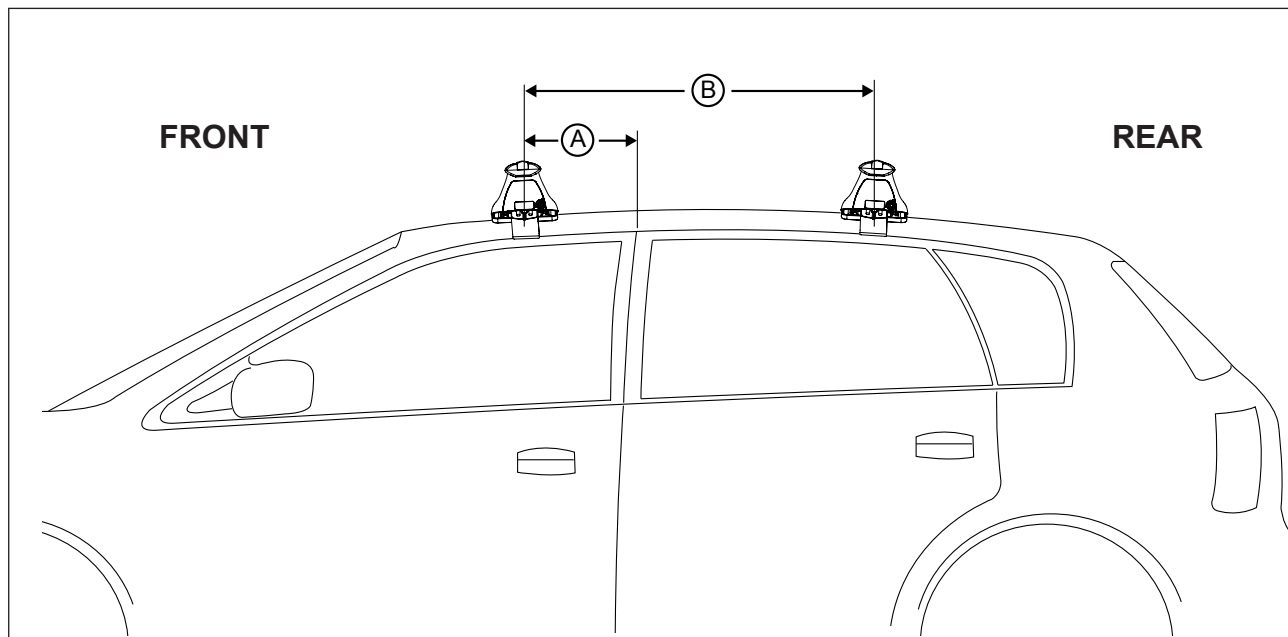

DK250 Rhino-Rack VA, Aero, Euro & HD crossbar instruction

Measurement A: CENTRE of door jamb to CENTRE arrow of leg foot plate.

Measurement B: CENTRE of Front leg foot plate arrow to CENTRE of Rear leg foot plate arrow.

Carrying capacity: Roof rack is rated to 75kg. Please refer to manufacturers handbook for your vehicles maximum roof load capacity. Always use the lower of the two figures.

VEHICLE	Date	Measurement A	Measurement B	Load Rating (includes racks 5kg/ 11lbs)
Hyundai i45 4dr sedan (Excludes Glass Roof)	2010 on	190mm / 7,31/64"	700mm / 27,9/16"	75kg / 165lbs
Hyundai Sonata 4dr sedan (Excludes Glass Roof)	2010 on	190mm / 7,31/64"	700mm / 27,9/16"	75kg / 165lbs