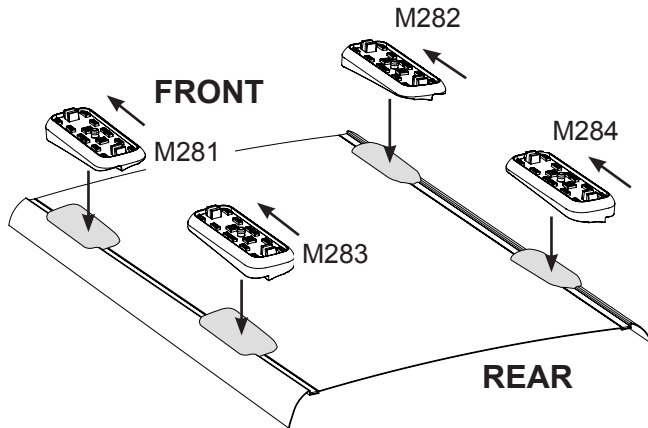

DK195 Rhino-Rack VA, Aero, Euro & HD crossbar instruction

Measurement A: CENTRE of door jamb to CENTRE arrow of leg foot plate.

Measurement B: CENTRE of Front leg foot plate arrow to CENTRE of Rear leg foot plate arrow.

Carrying capacity: Roof rack is rated to 75kg. Please refer to manufacturers handbook for your vehicles maximum roof load capacity. Always use the lower of the two figures.

Pad M281, FRONT Left. Arrow forward.
 Pad M283, REAR Left. Arrow forward.
 Pad M282, FRONT Right. Arrow forward.
 Pad M284, REAR Right. Arrow forward.

Direction of Pad, Arrow and Foot Plates

VEHICLE	Date	Measurement A	Measurement B	Load Rating (includes racks 5kg/ 11lbs)
Toyota Prius (ZVW30R) 5dr hatch	07/09-	270mm / 10,5/8"	700mm / 27,9/16"	50kg / 110lbs
Toyota Prius v (ZVW40) 5dr wagon	2012-	50mm / 1,31/32"	700mm / 27,9/16"	60kg / 132lbs
Toyota Prius+ (ZVW40) 5dr wagon	2012-	50mm / 1,31/32"	700mm / 27,9/16"	60kg / 132lbs