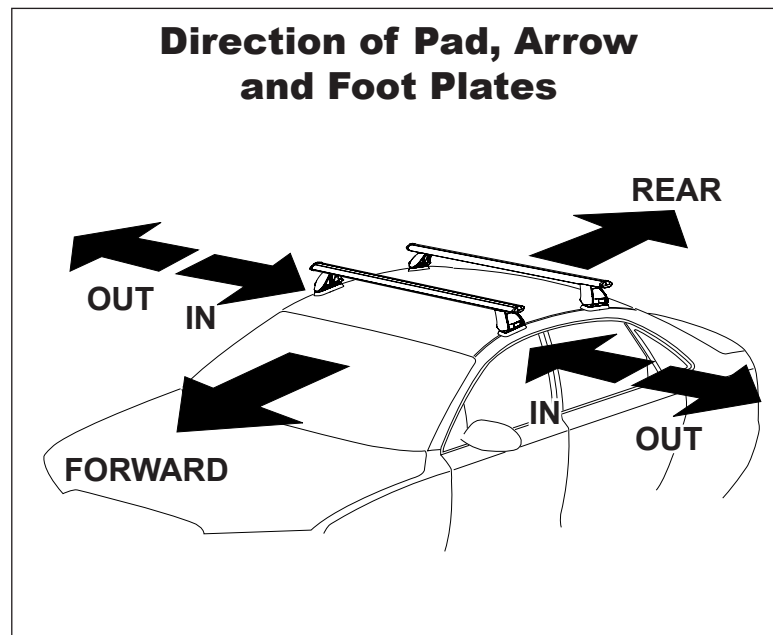

DK154 Rhino-Rack VA, Aero, Euro & HD crossbar instruction

Measurement A: CENTRE of door jamb to CENTRE arrow of leg foot plate.

Measurement B: CENTRE of Front leg foot plate arrow to CENTRE of Rear leg foot plate arrow.

Carrying capacity: Roof rack is rated to 75kg. Please refer to manufacturers handbook for your vehicles maximum roof load capacity. Always use the lower of the two figures.

VEHICLE	Date	Measurement A	Measurement B	Load Rating (includes racks 5kg/11lbs)
Honda Fit 5dr hatch	2008 on	270mm / 10,5/8"	700mm / 27,9/16"	50kg / 110lbs
Honda Jazz 5dr hatch	08/2008 on	270mm / 10,5/8"	700mm / 27,9/16"	50kg / 110lbs