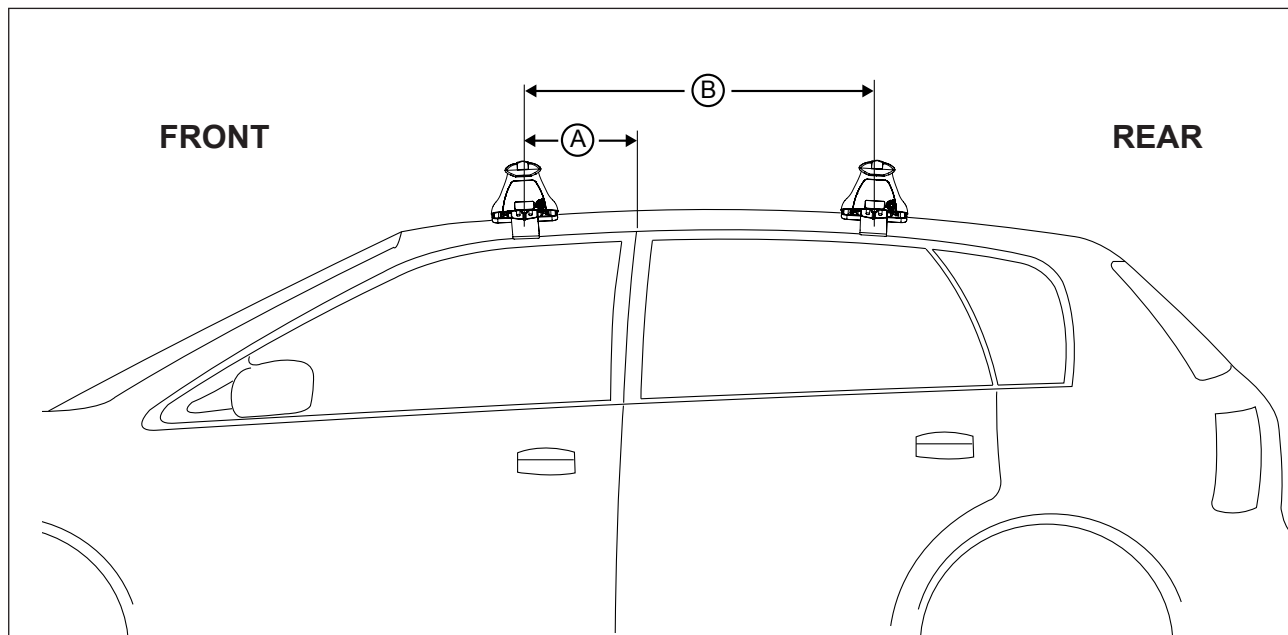

DK154 Rhino-Rack VA, Aero, Euro & HD crossbar instruction

Measurement A: CENTRE of door jamb to CENTRE arrow of leg foot plate.

Measurement B: CENTRE of Front leg foot plate arrow to CENTRE of Rear leg foot plate arrow.

Carrying capacity: Roof rack is rated to 75kg. Please refer to manufacturers handbook for your vehicles maximum roof load capacity. Always use the lower of the two figures.

VEHICLE	Date	Measurement A	Measurement B	Load Rating (includes racks 5kg/11lbs)
Honda Fit 5dr hatch	2008 on	270mm / 10,5/8"	700mm / 27,9/16"	50kg / 110lbs
Honda Jazz 5dr hatch	08/2008 on	270mm / 10,5/8"	700mm / 27,9/16"	50kg / 110lbs