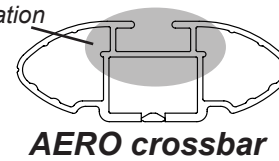

IDENTIFICATION CHART

Vehicle	Date	Crossbar	FRONT CROSSBAR					REAR CROSSBAR						
			Front Right Pad/ Clamp	Front Left Pad/ Clamp	Measurement strip length per side	Measurement strip length per side	Measurement Distance (x)	Foot plate arrow direction	Rear Right Pad/ Clamp	Rear Left Pad/ Clamp	Measurement strip length per side	Measurement strip length per side	Measurement Distance (x)	Foot plate arrow direction
Toyota Kluger 5dr wagon	08/07-	1375mm	M368 SUB0151	M368 SUB0151	172mm	117mm	1107mm / 43,37/64"	OUT	M368 SUB0151	M368 SUB0151	159mm	104mm	1081mm / 42,9/16"	OUT
			Arrow OUT						Arrow OUT					
Kia Cerato 4dr sedan	01/09-	1260mm	M368 SUB0151	M368 SUB0151	161mm	48mm	970mm / 38,3/16"	OUT	M368 SUB0151	M368 SUB0151	160mm	47mm	968mm / 38,7/64"	OUT
			Arrow OUT						Arrow OUT					
Toyota Highlander 5dr SUV	2008-	1375mm	M368 SUB0151	M368 SUB0151	172mm	117mm	1107mm / 43,37/64"	OUT	M368 SUB0151	M368 SUB0151	159mm	104mm	1081mm / 42,9/16"	OUT
			Arrow OUT						Arrow OUT					
Scion XB 5dr hatch	04-07	1375mm	M368 SUB0151	M368 SUB0151	171mm	116mm	1205mm / 47,7/16"	OUT	M368 SUB0151	M368 SUB0151	168mm	113mm	1099mm / 43,17/64"	OUT
			Arrow OUT						Arrow OUT					
Hyundai Azera 4dr sedan	06-11	1260mm	M368 SUB0151	M368 SUB0151	159mm	46mm	966mm / 38,1/32"	OUT	M368 SUB0151	M368 SUB0151	173mm	60mm	994mm / 39,9/64"	IN
			Arrow OUT						Arrow OUT					

DK138 Rhino-Rack VA, Aero, Euro & HD [crossbar](#) instruction

Measurement A: CENTRE of door jamb to CENTRE arrow of leg foot plate.

Measurement B: CENTRE of Front leg foot plate arrow to CENTRE of Rear leg foot plate arrow.