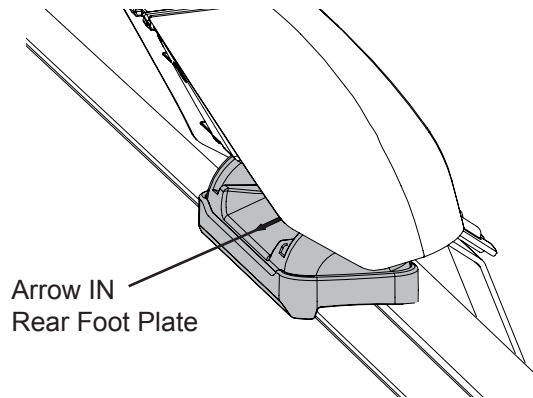

DK138 Rhino-Rack VA, Aero, Euro & HD [crossbar](#) instruction

Measurement A: CENTRE of door jamb to CENTRE arrow of leg foot plate.

Measurement B: CENTRE of Front leg foot plate arrow to CENTRE of Rear leg foot plate arrow.

Carrying capacity: Roof rack is rated to 75kg. Please refer to manufacturers handbook for your vehicles maximum roof load capacity. Always use the lower of the two figures.

Hyundai Azera & Hyundai Grandeur Rear Foot Plate

Foot Plate arrow faces IN
Pad arrow faces OUT

Arrow IN
Rear Foot Plate