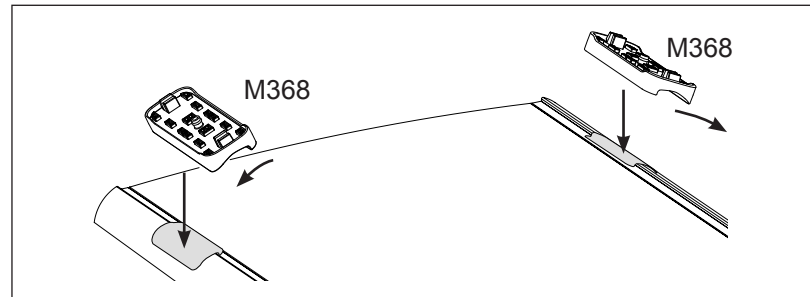

OUTside of vehicle