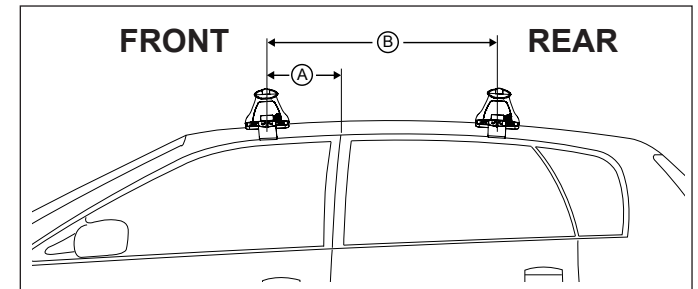

DK138 Rhino-Rack VA, Aero, Euro & HD [crossbar](#) instruction

Measurement A: CENTRE of door jamb to CENTRE arrow of leg foot plate.

Measurement B: CENTRE of Front leg foot plate arrow to CENTRE of Rear leg foot plate arrow.

Foot Plate arrow faces IN
Pad arrow faces OUT

Arrow IN
Rear Foot Plate

OUTside of vehicle

Direction of Pad, Arrow and Foot Plates

VEHICLE	Date	Measurement A	Measurement B	Load Rating (includes racks 5kg/11lbs)
Toyota Kluger 5dr wagon	08/07-	150mm / 5,29/32"	800mm / 31,1/2"	60kg / 132lbs
Kia Cerato 4dr sedan	01/09-	250mm / 9,27/32"	650mm / 25,19/32"	50kg / 110lbs
Toyota Highlander 5dr SUV	2008-	150mm / 5,29/32"	800mm / 31,1/2"	60kg / 132lbs
Scion XB 5dr hatch	04-07	300mm / 11,13/16"	750mm / 29,17/32"	50kg / 110lbs
Hyundai Azera 4dr sedan	06-11	210mm / 8,17/64"	700mm / 27,9/16"	50kg / 110lbs
Hyundai Grandeur 4dr sedan TG	02/06-	210mm / 8,17/64"	700mm / 27,9/16"	50kg / 110lbs