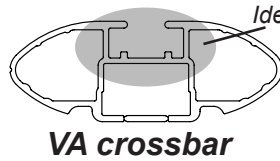

IDENTIFICATION CHART

Vehicle	Date	Crossbar	FRONT CROSSBAR					REAR CROSSBAR						
			Front Right Pad/ Clamp	Front Left Pad/ Clamp	Measurement strip length per side	Measurement strip length per side	Measurement Distance (x)	Foot plate arrow direction	Rear Right Pad/ Clamp	Rear Left Pad/ Clamp	Measurement strip length per side	Measurement strip length per side	Measurement Distance (x)	Foot plate arrow direction
Toyota Kluger 5dr wagon	08/07-	1375mm	M368 SUB0151	M368 SUB0151	172mm	117mm	1107mm / 43,37/64"	OUT	M368 SUB0151	M368 SUB0151	159mm	104mm	1081mm / 42,9/16"	OUT
			Arrow OUT						Arrow OUT					
Kia Cerato 4dr sedan	01/09-	1260mm	M368 SUB0151	M368 SUB0151	161mm	48mm	970mm / 38,3/16"	OUT	M368 SUB0151	M368 SUB0151	160mm	47mm	968mm / 38,7/64"	OUT
			Arrow OUT						Arrow OUT					
Toyota Highlander 5dr SUV	2008-	1375mm	M368 SUB0151	M368 SUB0151	172mm	117mm	1107mm / 43,37/64"	OUT	M368 SUB0151	M368 SUB0151	159mm	104mm	1081mm / 42,9/16"	OUT
			Arrow OUT						Arrow OUT					
Scion XB 5dr hatch	04-07	1375mm	M368 SUB0151	M368 SUB0151	171mm	116mm	1205mm / 47,7/16"	OUT	M368 SUB0151	M368 SUB0151	168mm	113mm	1099mm / 43,17/64"	OUT
			Arrow OUT						Arrow OUT					
Hyundai Azera 4dr sedan	06-11	1260mm	M368 SUB0151	M368 SUB0151	159mm	46mm	966mm / 38,1/32"	OUT	M368 SUB0151	M368 SUB0151	173mm	60mm	994mm / 39,9/64"	IN
			Arrow OUT						Arrow OUT					

DK138 Rhino-Rack VA, Aero, Euro & HD [crossbar](#) instruction

Measurement A: CENTRE of door jamb to CENTRE arrow of leg foot plate.

Measurement B: CENTRE of Front leg foot plate arrow to CENTRE of Rear leg foot plate arrow.