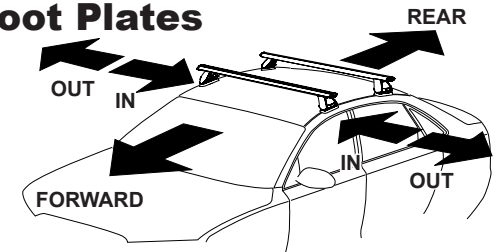

Foot Plate arrow faces IN
Pad arrow faces OUT

Arrow IN
Rear Foot Plate

OUTside of vehicle

Direction of Pad, Arrow and Foot Plates

VEHICLE	Date	Measurement A	Measurement B	Load Rating (includes racks 5kg/11lbs)
Toyota Kluger 5dr wagon	08/07-	150mm / 5,29/32"	800mm / 31,1/2"	60kg / 132lbs
Kia Cerato 4dr sedan	01/09-	250mm / 9,27/32"	650mm / 25,19/32"	50kg / 110lbs
Toyota Highlander 5dr SUV	2008-	150mm / 5,29/32"	800mm / 31,1/2"	60kg / 132lbs
Scion XB 5dr hatch	04-07	300mm / 11,13/16"	750mm / 29,17/32"	50kg / 110lbs
Hyundai Azera 4dr sedan	06-11	210mm / 8,17/64"	700mm / 27,9/16"	50kg / 110lbs
Hyundai Grandeur 4dr sedan TG	02/06-	210mm / 8,17/64"	700mm / 27,9/16"	50kg / 110lbs