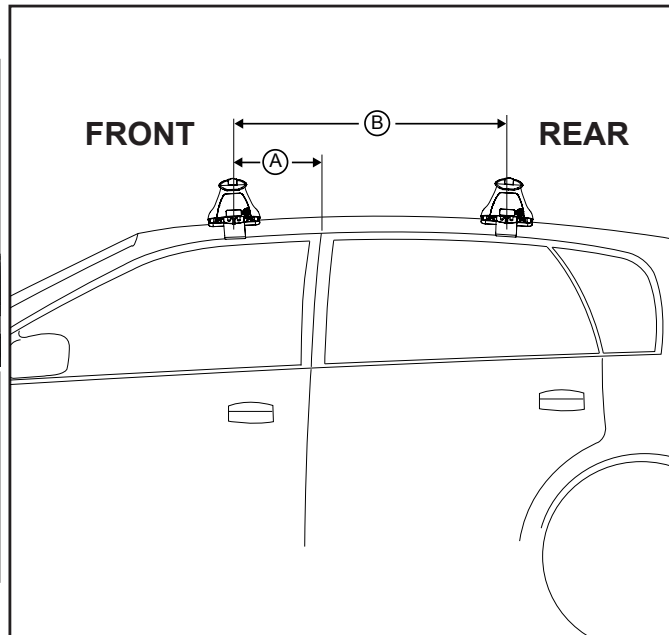

DK133 Rhino-Rack VA, Aero, Euro & HD crossbar instruction

Measurement A: CENTRE of door jamb to CENTRE arrow of leg foot plate.

Measurement B: CENTRE of Front leg foot plate arrow to CENTRE of Rear leg foot plate arrow.

Carrying capacity: Roof rack is rated to 75kg. Please refer to manufacturers handbook for your vehicles maximum roof load capacity. Always use the lower of the two figures.

VEHICLE	Date	Measurement A	Measurement B	Load Rating (includes racks 5kg/11lbs)
Ford Falcon / FPV FG 4dr sedan	2008-	220mm / 8,21/32"	750mm / 29,17/32"	75kg / 165lbs
Ford Falcon / FPV FG 4dr sedan (front bar only)	2008-	220mm / 8,21/32"	N/A	38kg / 84lbs
Ford Falcon / FPV FG utility (front bar only)	2008-	150mm / 5,29/32"	N/A	38kg / 84lbs
Volvo V70 5dr wagon	00-07	60mm / 2,23/64"	750mm / 29,17/32"	60kg / 132lbs
Nissan Maxima 4dr Sedan	2016-	280mm / 11"	700mm / 27 9/16"	75kg / 165lbs