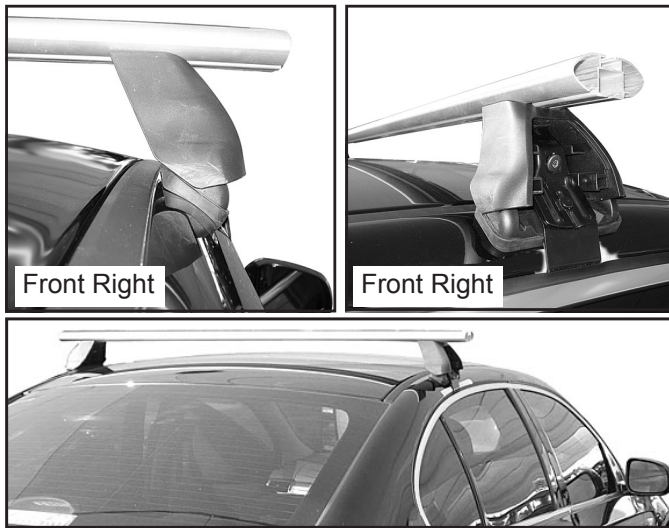

DK133 Rhino-Rack VA, Aero, Euro & HD crossbar instruction

Measurement A: CENTRE of door jamb to CENTRE arrow of leg foot plate.

Measurement B: CENTRE of Front leg foot plate arrow to CENTRE of Rear leg foot plate arrow.

Carrying capacity: Roof rack is rated to 75kg. Please refer to manufacturers handbook for your vehicles maximum roof load capacity. Always use the lower of the two figures.

VEHICLE	Date	Measurement A	Measurement B	Load Rating (includes racks 5kg/11lbs)
Ford Falcon / FPV FG 4dr sedan	2008-	220mm / 8,21/32"	750mm / 29,17/32"	75kg / 165lbs
Ford Falcon / FPV FG 4dr sedan (front bar only)	2008-	220mm / 8,21/32"	N/A	38kg / 84lbs
Ford Falcon / FPV FG utility (front bar only)	2008-	150mm / 5,29/32"	N/A	38kg / 84lbs
Volvo V70 5dr wagon	00-07	60mm / 2,23/64"	750mm / 29,17/32"	60kg / 132lbs
Nissan Maxima 4dr Sedan	2016-	280mm / 11"	700mm / 27 9/16"	75kg / 165lbs