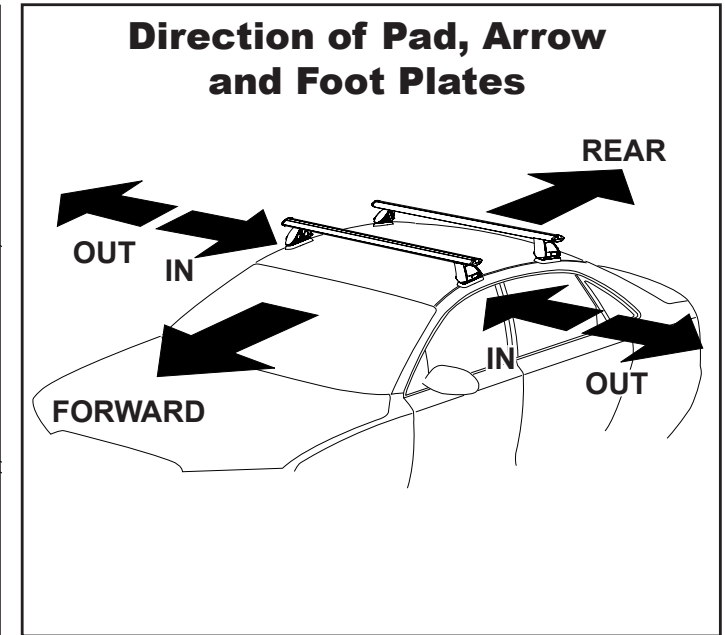

DK133 Rhino-Rack VA, Aero, Euro & HD crossbar instruction

Measurement A: CENTRE of door jamb to CENTRE arrow of leg foot plate.

Measurement B: CENTRE of Front leg foot plate arrow to CENTRE of Rear leg foot plate arrow.

Carrying capacity: Roof rack is rated to 75kg. Please refer to manufacturers handbook for your vehicles maximum roof load capacity. Always use the lower of the two figures.

VEHICLE	Date	Measurement A	Measurement B	Load Rating (includes racks 5kg/11lbs)
Ford Falcon / FPV FG 4dr sedan	2008-	220mm / 8,21/32"	750mm / 29,17/32"	75kg / 165lbs
Ford Falcon / FPV FG 4dr sedan (front bar only)	2008-	220mm / 8,21/32"	N/A	38kg / 84lbs
Ford Falcon / FPV FG utility (front bar only)	2008-	150mm / 5,29/32"	N/A	38kg / 84lbs
Volvo V70 5dr wagon	00-07	60mm / 2,23/64"	750mm / 29,17/32"	60kg / 132lbs
Nissan Maxima 4dr Sedan	2016-	280mm / 11"	700mm / 27 9/16"	75kg / 165lbs