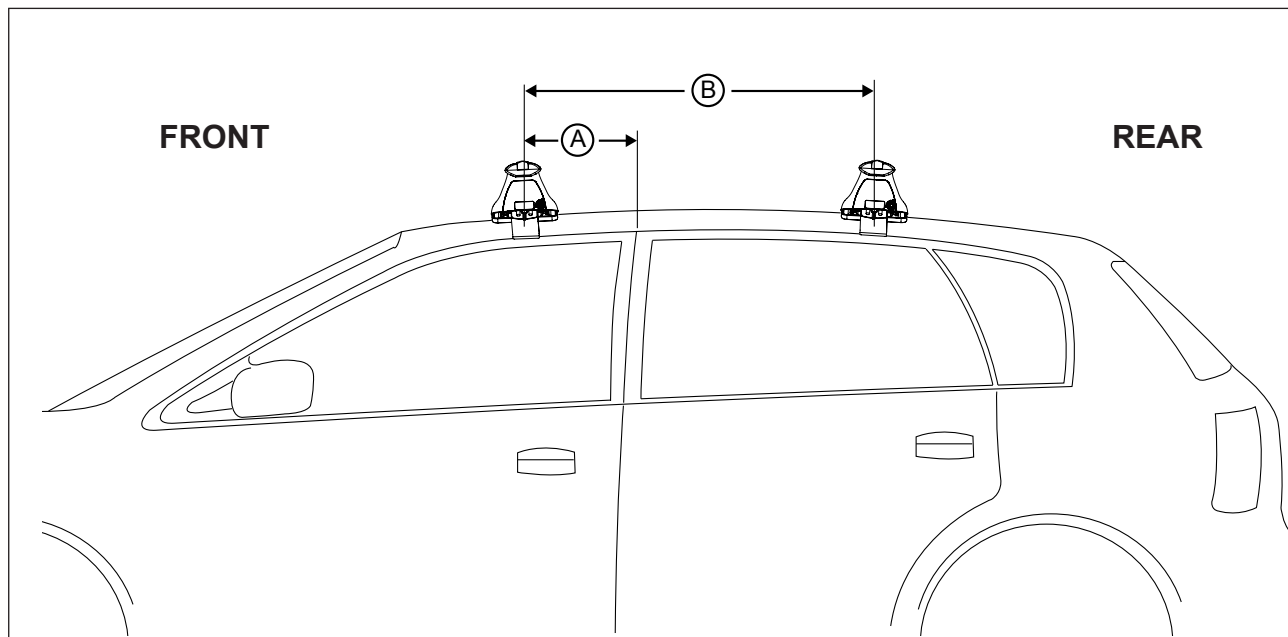

DK107 Rhino-Rack VA, Aero, Euro & HD crossbar instruction

Measurement A: CENTRE of door jamb to CENTRE arrow of leg foot plate.

Measurement B: CENTRE of Front leg foot plate arrow to CENTRE of Rear leg foot plate arrow.

Carrying capacity: Roof rack is rated to 75kg. Please refer to manufacturers handbook for your vehicles maximum roof load capacity. Always use the lower of the two figures.

VEHICLE	Date	Measurement A	Measurement B	Load Rating (includes racks 5kg/ 11lbs)
Toyota 4 Runner Wagon	10/89-1996	250mm	750mm	75kg / 165lbs