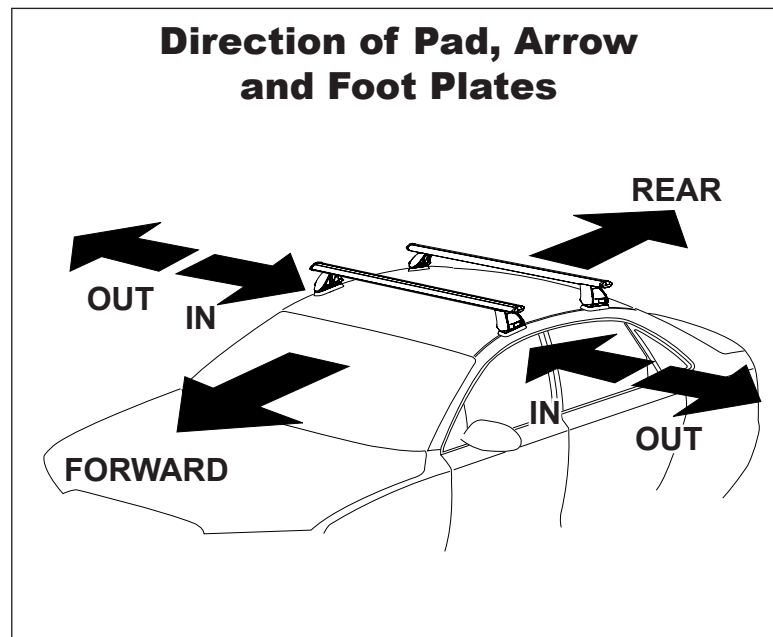

DK107 Rhino-Rack VA, Aero, Euro & HD crossbar instruction

Measurement A: CENTRE of door jamb to CENTRE arrow of leg foot plate.

Measurement B: CENTRE of Front leg foot plate arrow to CENTRE of Rear leg foot plate arrow.

Carrying capacity: Roof rack is rated to 75kg. Please refer to manufacturers handbook for your vehicles maximum roof load capacity. Always use the lower of the two figures.

VEHICLE	Date	Measurement A	Measurement B	Load Rating (includes racks 5kg/ 11lbs)
Toyota 4 Runner Wagon	10/89-1996	250mm	750mm	75kg / 165lbs