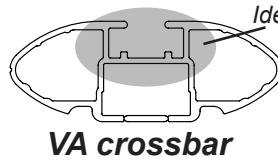

**IDENTIFICATION CHART**

Vehicle	Date	Crossbar	FRONT CROSSBAR					REAR CROSSBAR						
			Front Right Pad/Clamp	Front Left Pad/Clamp	Measurement strip length per side	Measurement strip length per side	Measurement Distance (x)	Foot plate arrow direction	Rear Right Pad/Clamp	Rear Left Pad/Clamp	Measurement strip length per side	Measurement strip length per side	Measurement Distance (x)	Foot plate arrow direction
Mercedes C-Class W202 4dr sedan	94-01	1180mm			212mm	157mm	992mm / 39,1/16"	OUT			192mm	137mm	952mm / 37,31/64"	OUT
Lexus ES 4dr sedan (USA)	02-06	1180mm			196mm	141mm	960mm / 37,51/64"	OUT			206mm	151mm	980mm / 38,37/64"	OUT
Lexus ES 4dr sedan (Aust.)	01-08	1180mm			196mm	141mm	960mm / 37,51/64"	OUT			206mm	151mm	980mm / 38,37/64"	OUT
Ford Escape 5dr SUV	01-12	1260mm			176mm	63mm	1000mm / 39,3/8"	OUT			178mm	65mm	1004mm / 39,17/32"	OUT
Ford Maverick 5dr SUV	00-07	1260mm			176mm	63mm	1000mm / 39,3/8"	OUT			178mm	65mm	1004mm / 39,17/32"	OUT

## DK099 Rhino-Rack VA, Aero, Euro & HD [crossbar](#) instruction

**Measurement A:** CENTRE of door jamb to CENTRE arrow of leg foot plate.

**Measurement B:** CENTRE of Front leg foot plate arrow to CENTRE of Rear leg foot plate arrow.