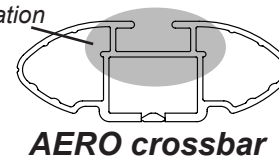

**IDENTIFICATION CHART**

Vehicle	Date	Crossbar	FRONT CROSSBAR					REAR CROSSBAR						
			Front Right Pad/Clamp	Front Left Pad/Clamp	Measurement strip length per side	Measurement strip length per side	Measurement Distance (x)	Foot plate arrow direction	Rear Right Pad/Clamp	Rear Left Pad/Clamp	Measurement strip length per side	Measurement strip length per side	Measurement Distance (x)	Foot plate arrow direction
Mercedes C-Class W202 4dr sedan	94-01	1180mm			212mm	157mm	992mm / 39,1/16"	OUT			192mm	137mm	952mm / 37,31/64"	OUT
Lexus ES 4dr sedan (USA)	02-06	1180mm			196mm	141mm	960mm / 37,51/64"	OUT			206mm	151mm	980mm / 38,37/64"	OUT
Lexus ES 4dr sedan (Aust.)	01-08	1180mm			196mm	141mm	960mm / 37,51/64"	OUT			206mm	151mm	980mm / 38,37/64"	OUT
Ford Escape 5dr SUV	01-12	1260mm			176mm	63mm	1000mm / 39,3/8"	OUT			178mm	65mm	1004mm / 39,17/32"	OUT
Ford Maverick 5dr SUV	00-07	1260mm			176mm	63mm	1000mm / 39,3/8"	OUT			178mm	65mm	1004mm / 39,17/32"	OUT

## DK099 Rhino-Rack VA, Aero, Euro & HD [crossbar](#) instruction

**Measurement A:** CENTRE of door jamb to CENTRE arrow of leg foot plate.

**Measurement B:** CENTRE of Front leg foot plate arrow to CENTRE of Rear leg foot plate arrow.