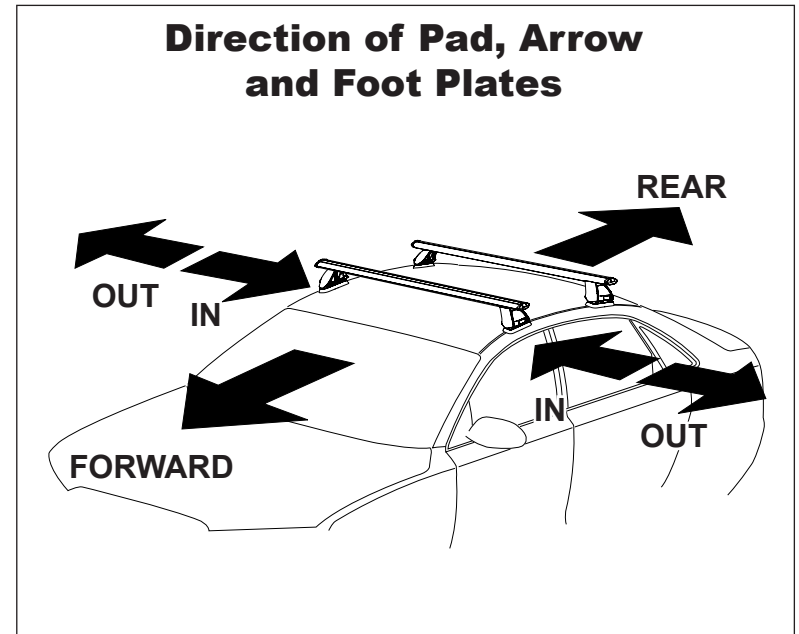

DK099 Rhino-Rack VA, Aero, Euro & HD [crossbar](#) instruction

Measurement A: CENTRE of door jamb to CENTRE arrow of leg foot plate.

Measurement B: CENTRE of Front leg foot plate arrow to CENTRE of Rear leg foot plate arrow.

Carrying capacity: Roof rack is rated to 75kg. Please refer to manufacturers handbook for your vehicles maximum roof load capacity. Always use the lower of the two figures.

VEHICLE	Date	Measurement A	Measurement B	Load Rating (includes racks 5kg/11lbs)
Mercedes C-Class W202 4dr sedan	94-01	320mm / 12,19/32"	620mm / 24,13/32"	75kg / 165lbs
Lexus ES 4dr sedan (USA)	02-06	280mm / 11,1/32"	660mm / 25,63/64"	75kg / 165lbs
Lexus ES 4dr sedan (Aust.)	01-08	280mm / 11,1/32"	660mm / 25,63/64"	75kg / 165lbs
Ford Escape 5dr SUV	01-12	300mm / 11,13/16"	700mm / 27,9/16"	75kg / 165lbs
Ford Maverick 5dr SUV	00-07	300mm / 11,13/16"	700mm / 27,9/16"	75kg / 165lbs
Hyundai Veracruz 5dr SUV	07-12	190mm / 7,31/64"	700mm / 27,9/16"	75kg / 165lbs