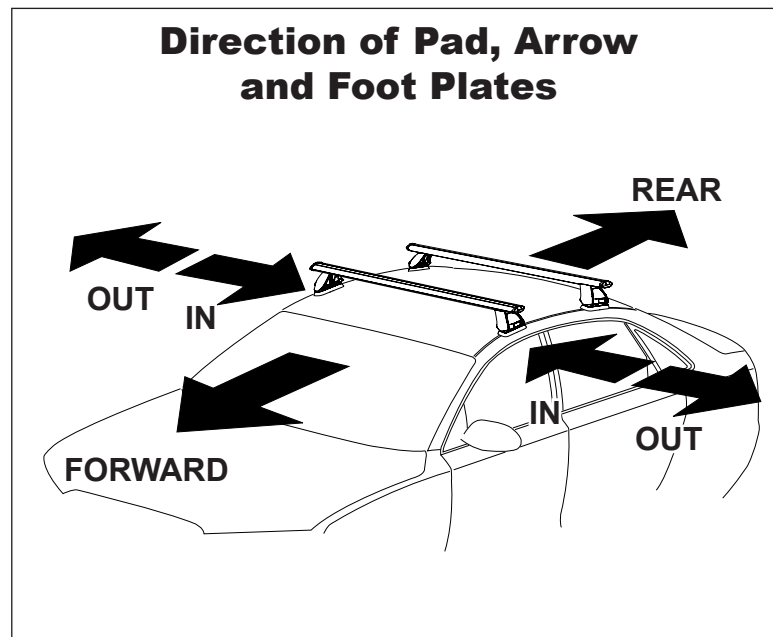

DK099 Rhino-Rack VA, Aero, Euro & HD crossbar instruction

Measurement A: CENTRE of door jamb to CENTRE arrow of leg foot plate.

Measurement B: CENTRE of Front leg foot plate arrow to CENTRE of Rear leg foot plate arrow.

Carrying capacity: Roof rack is rated to 75kg. Please refer to manufacturers handbook for your vehicles maximum roof load capacity. Always use the lower of the two figures.

VEHICLE	Date	Measurement A	Measurement B	Load Rating (includes racks 5kg/ 11lbs)
Hyundai ix55 5dr SUV	07-12	190mm / 7,31/64"	700mm / 27,9/16"	75kg / 165lbs
Mazda Tribute 5dr SUV	08-11	300mm / 11,13/16"	700mm / 27,9/16"	75kg / 165lbs