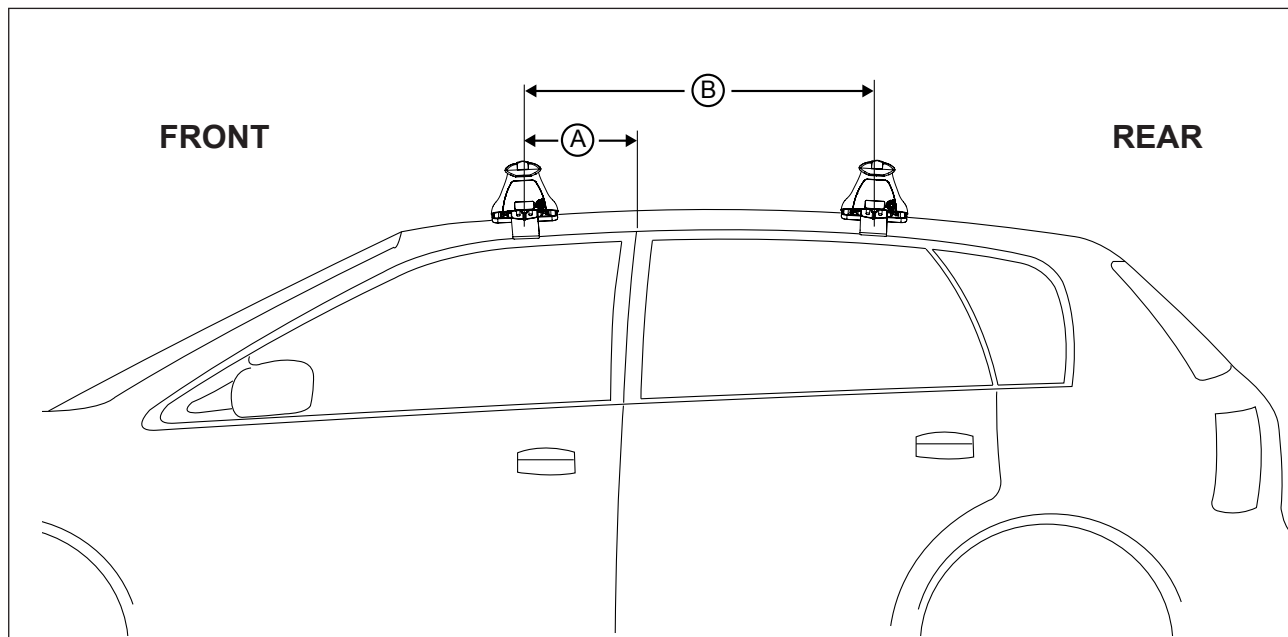

DK099 Rhino-Rack VA, Aero, Euro & HD crossbar instruction

Measurement A: CENTRE of door jamb to CENTRE arrow of leg foot plate.

Measurement B: CENTRE of Front leg foot plate arrow to CENTRE of Rear leg foot plate arrow.

Carrying capacity: Roof rack is rated to 75kg. Please refer to manufacturers handbook for your vehicles maximum roof load capacity. Always use the lower of the two figures.

VEHICLE	Date	Measurement A	Measurement B	Load Rating (includes racks 5kg/ 11lbs)
Hyundai ix55 5dr SUV	07-12	190mm / 7,31/64"	700mm / 27,9/16"	75kg / 165lbs
Mazda Tribute 5dr SUV	08-11	300mm / 11,13/16"	700mm / 27,9/16"	75kg / 165lbs