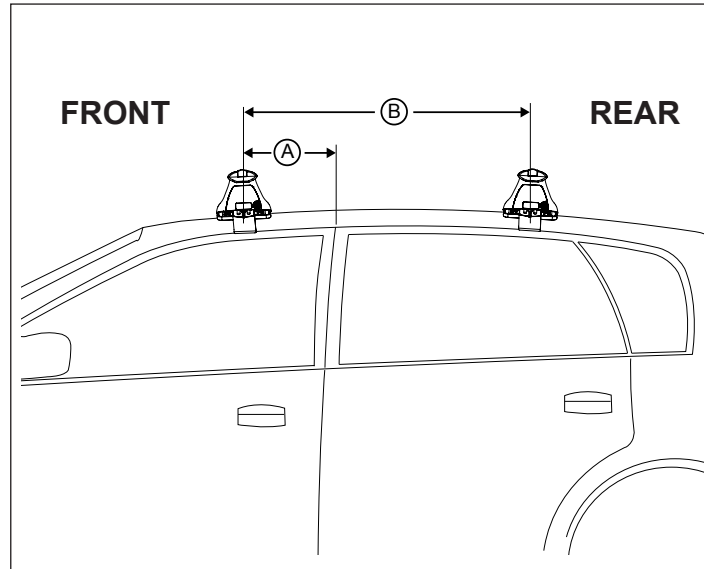

Rhino Rack 2500 Series - DK065 instruction

Measurement A: CENTRE of door jamb to CENTRE arrow of leg foot plate.

Measurement B: CENTRE of Front leg foot plate arrow to CENTRE of Rear leg foot plate arrow.

Carrying capacity: Roof rack is rated to 75kg. Please refer to manufacturers handbook for your vehicles maximum roof load capacity. Always use the lower of the two figures.

VEHICLE	Date	Measurement A	Measurement B	Load Rating (includes racks 5kg/ 11lbs)
Toyota Kluger 4dr SUV	03-07	200mm / 7,7/8"	800mm / 31,1/2"	75kg / 165lbs
Toyota Highlander 4dr SUV	01-07	200mm / 7,7/8"	800mm / 31,1/2"	75kg / 165lbs
Suzuki Kizashi 4dr sedan	10-	350mm / 13,25/32"	750mm / 29,17/32"	50kg / 110lbs
Toyota Corolla 5dr wagon	05/07-06/12	140mm / 5,33/64"	800mm / 31,1/2"	75kg / 165lbs
Honda Accord 4dr sedan 50	08-13	200mm / 7,7/8"	700mm / 27,9/16"	50kg / 110lbs
Toyota Corolla 5dr wagon	07/12-	140mm / 5,33/64"	750mm / 29,17/32"	75kg / 165lbs