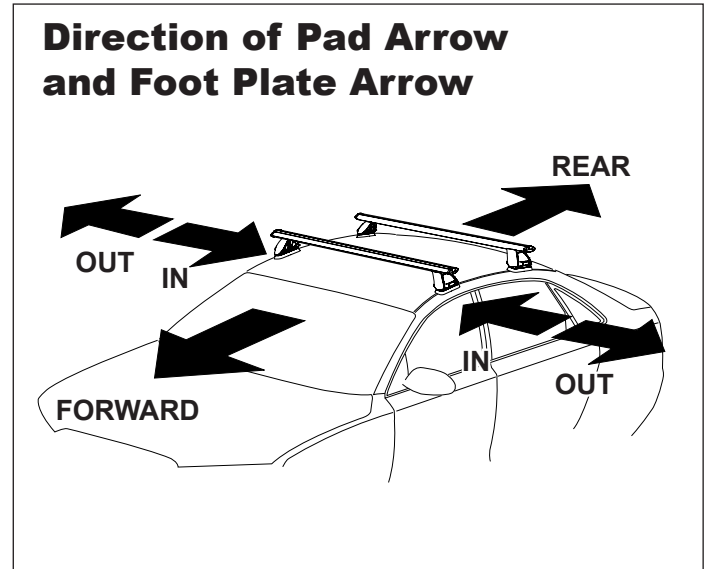

Rhino Rack 2500 Series - DK065 instruction

Measurement A: CENTRE of door jamb to CENTRE arrow of leg foot plate.

Measurement B: CENTRE of Front leg foot plate arrow to CENTRE of Rear leg foot plate arrow.

Carrying capacity: Roof rack is rated to 75kg. Please refer to manufacturers handbook for your vehicles maximum roof load capacity. Always use the lower of the two figures.

VEHICLE	Date	Measurement A	Measurement B	Load Rating (includes racks 5kg/ 11lbs)
Toyota Kluger 4dr SUV	03-07	200mm / 7,7/8"	800mm / 31,1/2"	75kg / 165lbs
Toyota Highlander 4dr SUV	01-07	200mm / 7,7/8"	800mm / 31,1/2"	75kg / 165lbs
Suzuki Kizashi 4dr sedan	10-	350mm / 13,25/32"	750mm / 29,17/32"	50kg / 110lbs
Toyota Corolla 5dr wagon	05/07-06/12	140mm / 5,33/64"	800mm / 31,1/2"	75kg / 165lbs
Honda Accord 4dr sedan 50	08-13	200mm / 7,7/8"	700mm / 27,9/16"	50kg / 110lbs
Toyota Corolla 5dr wagon	07/12-	140mm / 5,33/64"	750mm / 29,17/32"	75kg / 165lbs