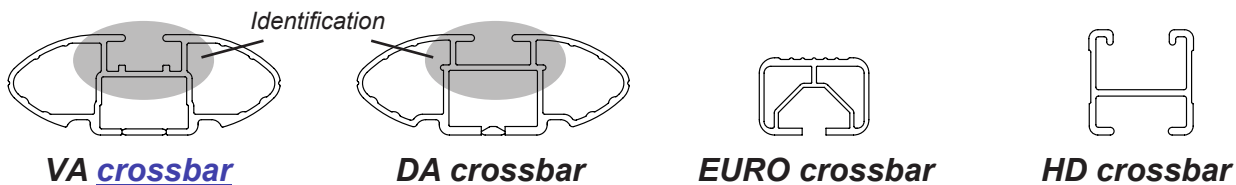

Rhino Rack 2500 Series - DK065 instruction

IDENTIFICATION CHART

Vehicle	Date	Crossbar	FRONT CROSSBAR					REAR CROSSBAR						
			Front Right Pad/Clamp	Front Left Pad/Clamp	Measurement strip length per side	Measurement strip length per side	Measurement Distance (x)	Foot plate arrow direction	Rear Right Pad/Clamp	Rear Left Pad/Clamp	Measurement strip length per side	Measurement strip length per side	Measurement Distance (x)	Foot plate arrow direction
Honda Accord 4dr sedan 50	08-13	1260mm	M368 SUB0145	M368 SUB0145	184mm	71mm	1016mm / 40"	OUT	M368 SUB0145	M368 SUB0145	178mm	65mm	1004mm / 39,17/32"	OUT
			Pad Arrow OUT						Pad Arrow OUT					
Toyota Corolla 5dr wagon	07/12-	1180mm	M368 SUB0145	M368 SUB0145	159mm	104mm	886mm / 34,7/8"	OUT	M368 SUB0145	M368 SUB0145	149mm	94mm	866mm / 34,3/32"	OUT
			Pad Arrow OUT						Pad Arrow OUT					