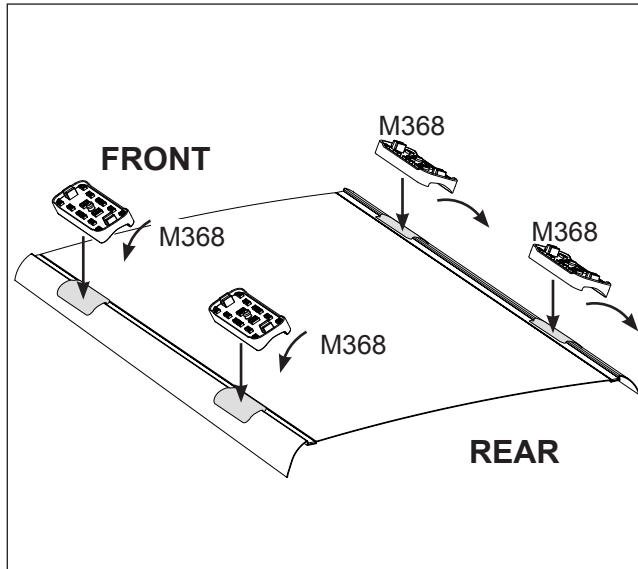

Rhino Rack 2500 Series - DK065 instruction

Measurement A: CENTRE of door jamb to CENTRE arrow of leg foot plate.

Measurement B: CENTRE of Front leg foot plate arrow to CENTRE of Rear leg foot plate arrow.

Carrying capacity: Roof rack is rated to 75kg. Please refer to manufacturers handbook for your vehicles maximum roof load capacity. Always use the lower of the two figures.

VEHICLE	Date	Measurement A	Measurement B	Load Rating (includes racks 5kg/ 11lbs)
Toyota Kluger 4dr SUV	03-07	200mm / 7,7/8"	800mm / 31,1/2"	75kg / 165lbs
Toyota Highlander 4dr SUV	01-07	200mm / 7,7/8"	800mm / 31,1/2"	75kg / 165lbs
Suzuki Kizashi 4dr sedan	10-	350mm / 13,25/32"	750mm / 29,17/32"	50kg / 110lbs
Toyota Corolla 5dr wagon	05/07-06/12	140mm / 5,33/64"	800mm / 31,1/2"	75kg / 165lbs
Honda Accord 4dr sedan 50	08-13	200mm / 7,7/8"	700mm / 27,9/16"	50kg / 110lbs
Toyota Corolla 5dr wagon	07/12-	140mm / 5,33/64"	750mm / 29,17/32"	75kg / 165lbs