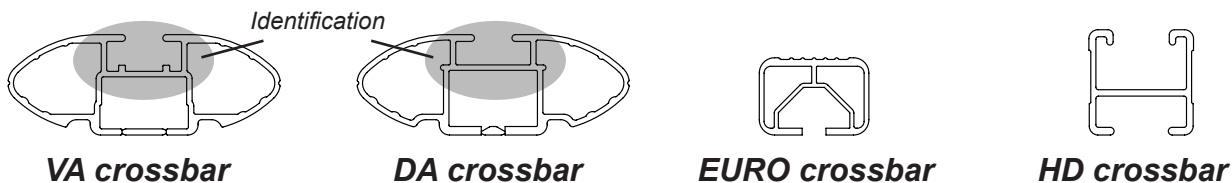

Rhino Rack 2500 Series - DK065 instruction

IDENTIFICATION CHART

Vehicle	Date	Crossbar	FRONT CROSSBAR					REAR CROSSBAR						
			Front Right Pad/Clamp	Front Left Pad/Clamp	Measurement strip length per side	Measurement strip length per side	Measurement Distance (x)	Foot plate arrow direction	Rear Right Pad/Clamp	Rear Left Pad/Clamp	Measurement strip length per side	Measurement strip length per side	Measurement Distance (x)	Foot plate arrow direction
Toyota Kluger 4dr SUV	03-07	1260mm	M368 SUB0145	M368 SUB0145	201mm	88mm	1050mm / 41,11/32"	OUT	M368 SUB0145	M368 SUB0145	188mm	75mm	1024mm / 40,5/16"	OUT
			Pad Arrow OUT						Pad Arrow OUT					
Toyota Highlander 4dr SUV	01-07	1260mm	M368 SUB0145	M368 SUB0145	201mm	88mm	1050mm / 41,11/32"	OUT	M368 SUB0145	M368 SUB0145	188mm	75mm	1024mm / 40,5/16"	OUT
			Pad Arrow OUT						Pad Arrow OUT					
Suzuki Kizashi 4dr sedan	10-	1260mm	M368 SUB0145	M368 SUB0145	178mm	65mm	1004mm / 39,17/32"	OUT	M368 SUB0145	M368 SUB0145	159mm	46mm	966mm / 38,1/32"	OUT
			Pad Arrow OUT						Pad Arrow OUT					
Toyota Corolla 5dr wagon	05/07-06/12	1180mm	M368 SUB0145	M368 SUB0145	183mm	128mm	934mm / 36,49/64"	OUT	M368 SUB0145	M368 SUB0145	165mm	110mm	898mm / 35,23/64"	OUT
			Pad Arrow OUT						Pad Arrow OUT