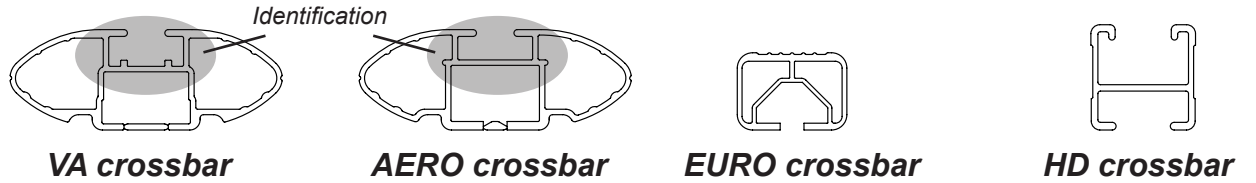

IDENTIFICATION CHART

Vehicle	Date	Crossbar	FRONT CROSSBAR					REAR CROSSBAR				
			Front Right Pad/Clamp	Front Left Pad/Clamp	Measurement strip length per side	Measurement strip length per side	Measurement Distance (x)	Foot plate arrow direction	Rear Right Pad/Clamp	Rear Left Pad/Clamp	Measurement strip length per side	Measurement strip length per side
Hyundai Accent 4dr Sedan	2006-2010	1180mm	M366 SUB0145	184mm	129mm	936mm / 36,27/32"	OUT	M366 SUB0145	192mm	137mm	952mm / 37,31/64"	OUT
			Arrow FORWARD					Arrow FORWARD				
Mazda 121 4dr Sedan	11/90-12/97	1060mm	M366 SUB0145	193mm	83mm	840mm / 33,5/64"	OUT	M366 SUB0145	185mm	75mm	824mm / 32,7/16"	OUT
			Arrow FORWARD					Arrow FORWARD				
Toyota Matrix 5dr Hatch	2003-2008	1260mm	M366 SUB0145	165mm	52mm	978mm / 38,1/2"	OUT	M366 SUB0145	161mm	48mm	970mm / 38,3/16"	OUT
			Arrow FORWARD					Arrow FORWARD				
BMW 5 Series F10 4dr Sedan	2011-	1260mm	M366 SUB0145	177mm	64mm	1002mm / 43,11/32"	OUT	M366 SUB0145	171mm	58mm	990mm / 38,63/64"	OUT
			Arrow FORWARD					Arrow FORWARD				
BMW X5 E70 5dr SUV	2007-	1375mm	M366 SUB0145	169mm	114mm	1101mm / 43,11/32"	OUT	M366 SUB0145	164mm	109mm	1091mm / 42,61/64"	OUT
			Arrow FORWARD					Arrow FORWARD				

DK062 Rhino-Rack VA, Aero, Euro & HD crossbar instruction

Measurement A: CENTRE of door jamb to CENTRE arrow of leg foot plate.

Measurement B: CENTRE of Front leg foot plate arrow to CENTRE of Rear leg foot plate arrow.