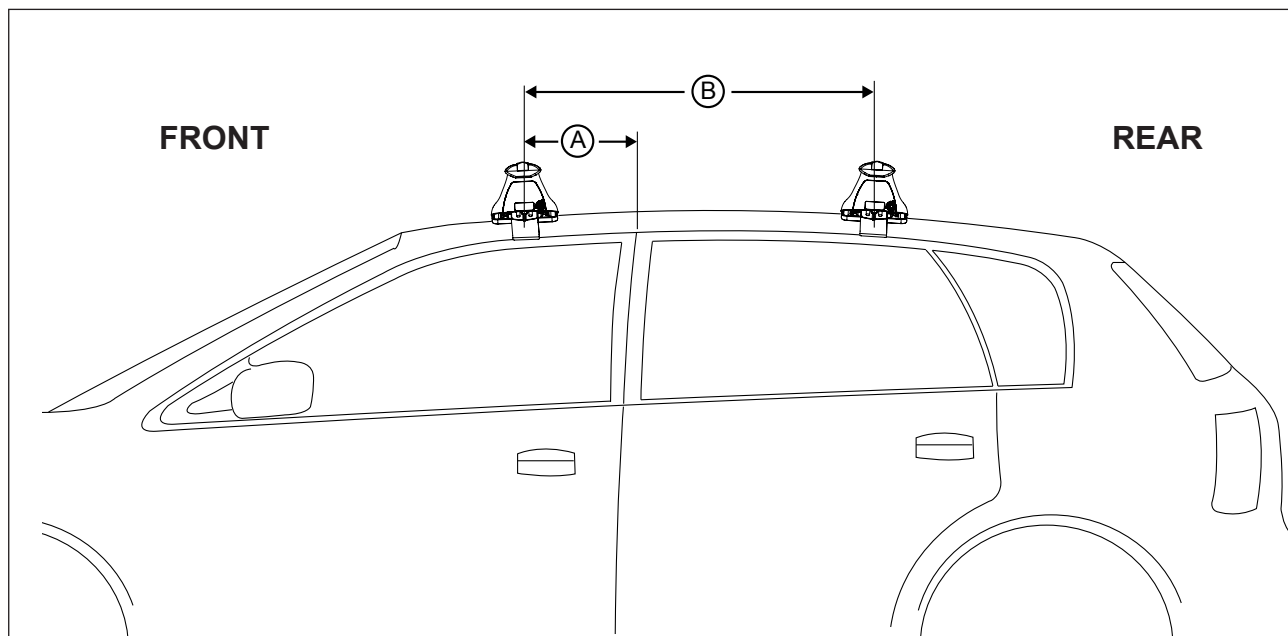

DK062 Rhino-Rack VA, Aero, Euro & HD crossbar instruction

Measurement A: CENTRE of door jamb to CENTRE arrow of leg foot plate.

Measurement B: CENTRE of Front leg foot plate arrow to CENTRE of Rear leg foot plate arrow.

Carrying capacity: Roof rack is rated to 75kg. Please refer to manufacturers handbook for your vehicles maximum roof load capacity. Always use the lower of the two figures.

VEHICLE	Date	Measurement A	Measurement B	Load Rating (includes racks 5kg/11lbs)
Hyundai Accent 4dr Sedan	2006-2010	240mm / 9,29/64"	700mm / 27,9/16"	75kg / 165lbs
Mazda 121 4dr Sedan	11/90-12/97	300mm / 11,13/16"	600mm / 23,5/8"	75kg / 165lbs
Toyota Matrix 5dr Hatch	2003-2008	250mm / 9,27/32"	700mm / 27,9/16"	75kg / 165lbs
BMW 5 Series F10 4dr Sedan	2011-	190mm / 7,31/64"	700mm / 27,9/16"	75kg / 165lbs
BMW X5 E70 5dr SUV	2007-	250mm / 9,27/32"	750mm / 29,17/32"	75kg / 165lbs