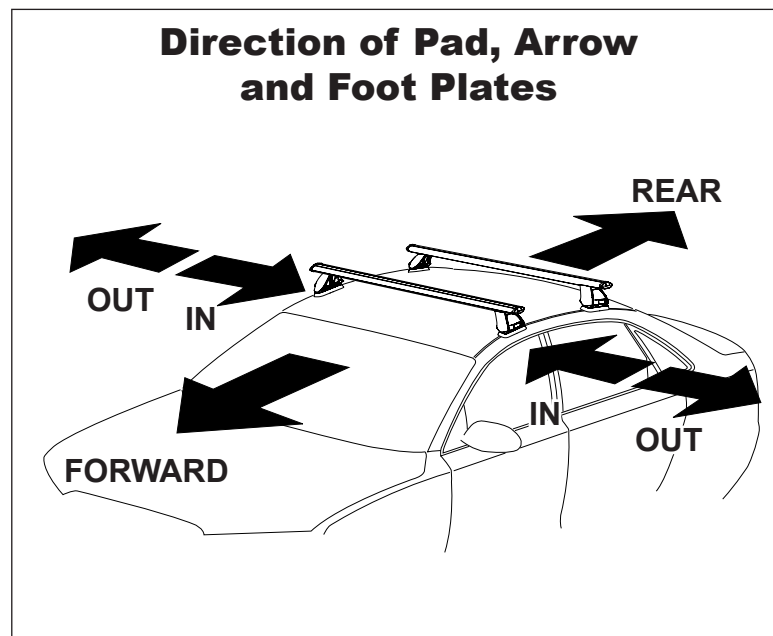

DK062 Rhino-Rack VA, Aero, Euro & HD crossbar instruction

Measurement A: CENTRE of door jamb to CENTRE arrow of leg foot plate.

Measurement B: CENTRE of Front leg foot plate arrow to CENTRE of Rear leg foot plate arrow.

Carrying capacity: Roof rack is rated to 75kg. Please refer to manufacturers handbook for your vehicles maximum roof load capacity. Always use the lower of the two figures.

VEHICLE	Date	Measurement A	Measurement B	Load Rating (includes racks 5kg/11lbs)
Hyundai Accent 4dr Sedan	2006-2010	240mm / 9,29/64"	700mm / 27,9/16"	75kg / 165lbs
Mazda 121 4dr Sedan	11/90-12/97	300mm / 11,13/16"	600mm / 23,5/8"	75kg / 165lbs
Toyota Matrix 5dr Hatch	2003-2008	250mm / 9,27/32"	700mm / 27,9/16"	75kg / 165lbs
BMW 5 Series F10 4dr Sedan	2011-	190mm / 7,31/64"	700mm / 27,9/16"	75kg / 165lbs
BMW X5 E70 5dr SUV	2007-	250mm / 9,27/32"	750mm / 29,17/32"	75kg / 165lbs