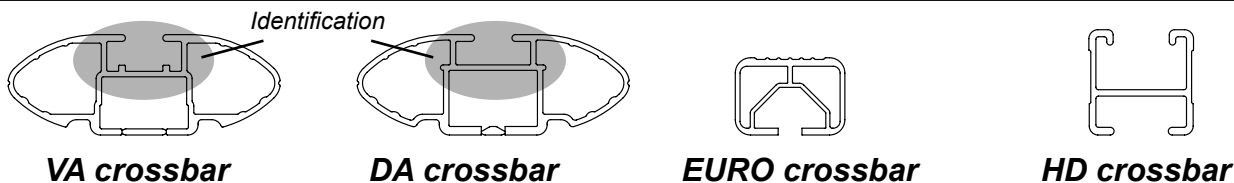

DK046/DK046H Rhino-Rack VA, DA, Euro & HD Crossbar instruction

IDENTIFICATION CHART

Vehicle	Date	Crossbar	FRONT CROSSBAR					REAR CROSSBAR				
			Front Right Pad/Clamp	Front Left Pad/Clamp	Measurement strip length per side	Measurement strip length per side	Measurement Distance (x)	Foot plate arrow direction	Rear Right Pad/Clamp	Rear Left Pad/Clamp	Measurement strip length per side	Measurement strip length per side
Ford Fiesta 5dr Hatch	09-	1180mm	M366 SUB0144	199mm	144mm	966mm / 38,1/32"	OUT	M366 SUB0144	175mm	120mm	918mm / 36,9/64"	OUT
			Pad Arrow FORWARD					Pad Arrow FORWARD				
BMW 5 Series 4dr Sedan E60	03-10	1260mm	M366 SUB0144	184mm	71mm	1016mm / 40"	OUT	M366 SUB0144	185mm	72mm	1018mm / 40,5/64"	OUT
			Pad Arrow FORWARD					Pad Arrow FORWARD				
Dodge Avenger 4dr Sedan	08-	1260mm	M366 SUB0144	194mm	81mm	1036mm / 40,25/32"	OUT	M366 SUB0144	189mm	76mm	1026mm / 40,25/64"	OUT
			Pad Arrow FORWARD					Pad Arrow FORWARD				
Toyota Tacoma 4dr Access Cab	05-	1375mm	M366 SUB0144	163mm	108mm	1089mm / 42,7/8"	OUT	M366 SUB0144	153mm	98mm	1069mm / 42,3/32"	OUT
			Pad Arrow FORWARD					Pad Arrow FORWARD				
Toyota Tacoma 2dr Reg. Cab	05-	1375mm	M366 SUB0144	164mm	109mm	1091mm / 42,61/64"	OUT	M366 SUB0144	N/A	N/A	N/A	N/A
			Pad Arrow FORWARD					Pad Arrow FORWARD				