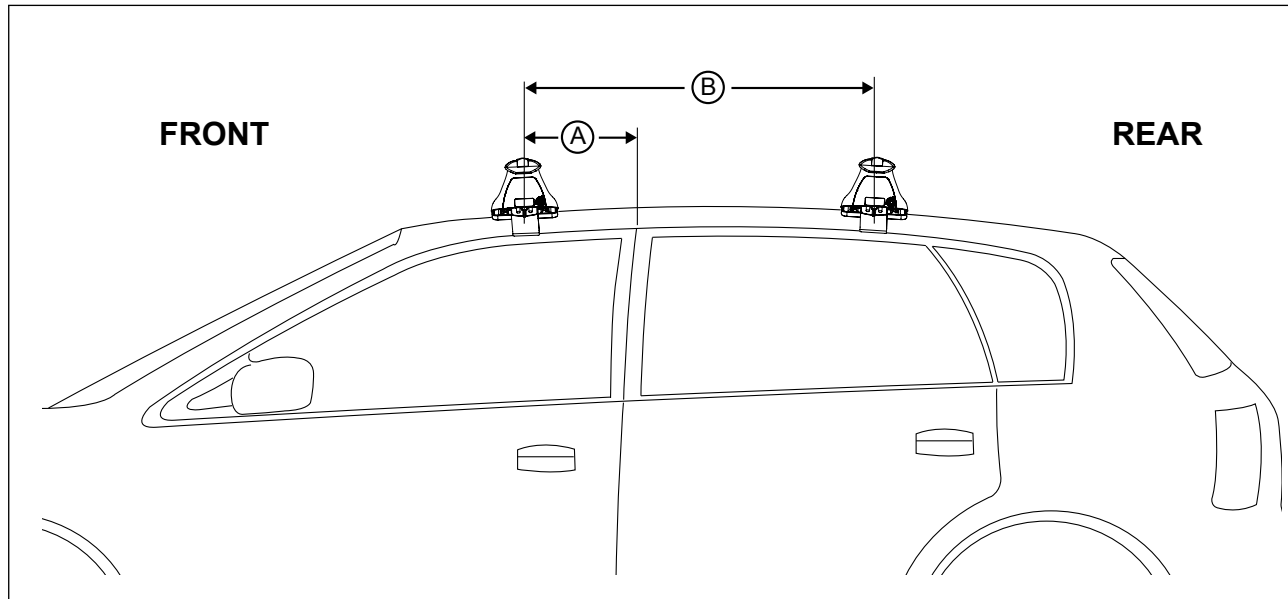

DK046/DK046H Rhino-Rack VA, DA, Euro & HD [Crossbar](#) instruction

Measurement A: CENTRE of door jamb to CENTRE arrow of leg foot plate.

Measurement B: CENTRE of Front leg foot plate arrow to CENTRE of Rear leg foot plate arrow.

Carrying capacity: Roof rack is rated to 75kg. Please refer to manufacturers handbook for your vehicles maximum roof load capacity. Always use the lower of the two figures.

VEHICLE	Date		Measurement A	Measurement B	Load Rating (includes racks 5kg/ 11lbs)
Audi A3 5dr Hatch	04-12		300mm / 11,13/16"	750mm / 29,17/32"	75kg / 165lbs
Holden Jackaroo 4dr Wagon	03/98-02/01		250mm / 9,27/32"	850mm / 33,15/32"	75kg / 165lbs
Suzuki APV Van	06/05-		200mm / 7,7/8"	900mm / 35,7/16"	75kg / 165lbs
Mitsubishi Grandis 4dr Wagon	07/06-11		50mm / 1,31/32"	750mm / 29,17/32"	60kg / 132lbs
Kia Rondo/Carens 4dr Wagon	USA 07-12	AU/NZ 04/08-04/13	200mm / 7,7/8"	750mm / 29,17/32"	75kg / 165lbs
Ford Fiesta 5dr Hatch	09-		250mm / 9,27/32"	750mm / 29,17/32"	50kg / 110lbs