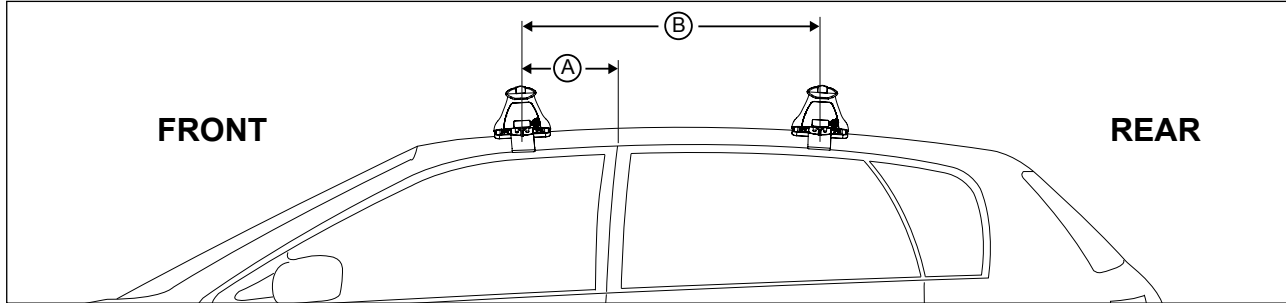

DK046/DK046H Rhino-Rack VA, DA, Euro & HD Crossbar instruction

Measurement A: CENTRE of door jamb to CENTRE arrow of leg foot plate.

Measurement B: CENTRE of Front leg foot plate arrow to CENTRE of Rear leg foot plate arrow.

Carrying capacity: Roof rack is rated to 75kg. Please refer to manufacturers handbook for your vehicles maximum roof load capacity. Always use the lower of the two figures.