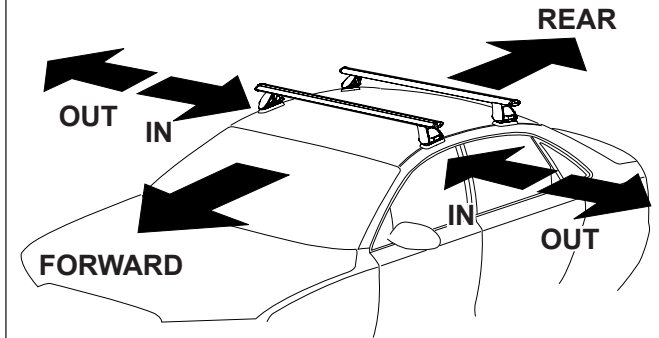

DK010 Rhino-Rack VA, Aero, Euro & HD [crossbar](#) instruction

Measurement A: CENTRE of door jamb to CENTRE arrow of leg foot plate.

Measurement B: CENTRE of Front leg foot plate arrow to CENTRE of Rear leg foot plate arrow.

Carrying capacity: Roof rack is rated to 75kg. Please refer to manufacturers handbook for your vehicles maximum roof load capacity. Always use the lower of the two figures.

Direction of Pad, Arrow and Foot Plates

Fitting note for Land Rover.

Push clamp to depress rubber on roof turret.

VEHICLE	Date	Measurement A	Measurement B	Load Rating (includes racks 5kg/11lbs)
Honda Jazz 5dr Hatch	10/02-07/08	150mm / 5,29/32"	600mm / 23,5/8"	50kg / 110lbs
Honda Fit 5dr Hatch	02/08	150mm / 5,29/32"	600mm / 23,5/8"	50kg / 110lbs
Hyundai Trajet 5dr Wagon	06/00-07	200mm / 7,7/8"	800mm / 31,1/2"	50kg / 110lbs
Hyundai Elantra Touring 5dr Hatch	2009-	230mm / 9,1/16"	700mm / 27,9/16"	60kg / 132lbs
Land Rover Freelander 2	06/07-	210mm / 8,17/64"	700mm / 27,9/16"	75kg / 165lbs
Land Rover LR2	2007-	210mm / 8,17/64"	700mm / 27,9/16"	75kg / 165lbs