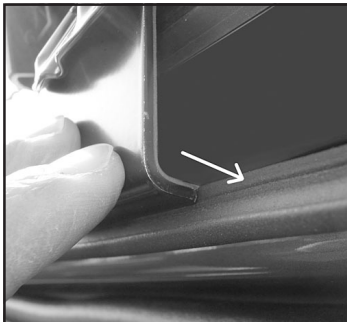

DK010 Rhino-Rack VA, Aero, Euro & HD [crossbar](#) instruction

Measurement A: CENTRE of door jamb to CENTRE arrow of leg foot plate.

Measurement B: CENTRE of Front leg foot plate arrow to CENTRE of Rear leg foot plate arrow.

Fitting note for Land Rover.

Push clamp to depress rubber on roof turret.

VEHICLE	Date	Measurement A	Measurement B	Load Rating (includes racks 5kg/11lbs)
Honda Jazz 5dr Hatch	10/02-07/08	150mm / 5,29/32"	600mm / 23,5/8"	50kg / 110lbs
Honda Fit 5dr Hatch	02/08	150mm / 5,29/32"	600mm / 23,5/8"	50kg / 110lbs
Hyundai Trajet 5dr Wagon	06/00-07	200mm / 7,7/8"	800mm / 31,1/2"	50kg / 110lbs
Hyundai Elantra Touring 5dr Hatch	2009-	230mm / 9,1/16"	700mm / 27,9/16"	60kg / 132lbs
Land Rover Freelander 2	06/07-	210mm / 8,17/64"	700mm / 27,9/16"	75kg / 165lbs
Land Rover LR2	2007-	210mm / 8,17/64"	700mm / 27,9/16"	75kg / 165lbs