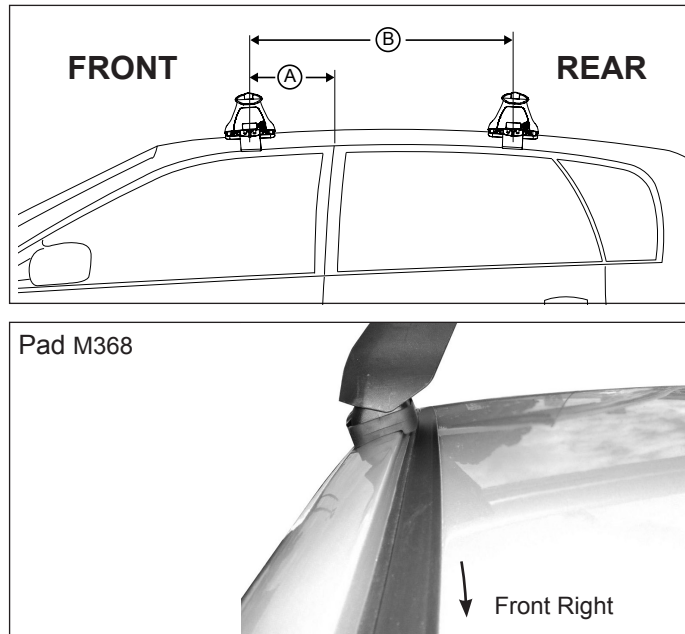

IDENTIFICATION CHART

Vehicle	Date	Crossbar	FRONT CROSSBAR					REAR CROSSBAR						
			Front Right Pad/Clamp	Front Left Pad/Clamp	Measurement strip length per side	Measurement strip length per side	Measurement Distance (x)	Foot plate arrow direction	Rear Right Pad/Clamp	Rear Left Pad/Clamp	Measurement strip length per side	Measurement strip length per side	Measurement Distance (x)	Foot plate arrow direction
Toyota Corolla ZZE122R 4dr Sedan	12/01-04/07	1180mm	M368 114490	M368 114490	185mm	130mm	938mm / 36,59/64"	OUT	M368 114490	M368 114490	198mm	143mm	964mm / 37,61/64"	OUT
			Arrow OUT						Arrow OUT					
Toyota Corolla 4dr Sedan (USA)	03-08	1180mm	M368 114490	M368 114490	185mm	130mm	938mm / 36,59/64"	OUT	M368 114490	M368 114490	198mm	143mm	964mm / 37,61/64"	OUT
			Arrow OUT						Arrow OUT					
VW Passat B5 (3B) 4dr Sedan	03/98-02/06	1260mm	M368 114490	M368 114490	152mm	39mm	952mm / 37,31/64"	OUT	M368 114490	M368 114490	149mm	36mm	946mm / 37,1/4"	OUT
			Arrow OUT						Arrow OUT					
VW Passat B6/ B7 (3C) 4dr Sedan	03/06-	1260mm	M368 114490	M368 114490	179mm	66mm	1006mm / 39,39/64"	OUT	M368 114490	M368 114490	176mm	63mm	1000mm / 39,3/8"	OUT
			Arrow OUT						Arrow OUT					
VW Passat B5 (3B) 4dr Sedan (USA)	98-05	1260mm	M368 114490	M368 114490	152mm	39mm	952mm / 37,31/64"	OUT	M368 114490	M368 114490	149mm	36mm	946mm / 37,1/4"	OUT
			Arrow OUT						Arrow OUT					

DK004 Rhino-Rack VA, Aero, Euro & HD [crossbar](#) instruction

Measurement A: CENTRE of door jamb to CENTRE arrow of leg foot plate.

Measurement B: CENTRE of Front leg foot plate arrow to CENTRE of Rear leg foot plate arrow.

Carrying capacity: Roof rack is rated to 75kg. Please refer to manufacturers handbook for your vehicles maximum roof load capacity. Always use the lower of the two figures.

Direction of Pad, Arrow and Foot Plates