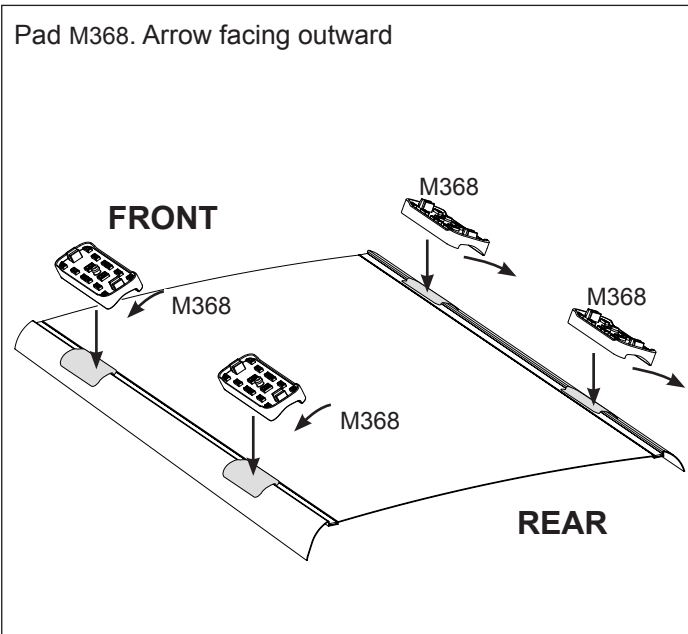

IDENTIFICATION CHART

Vehicle	Date	Crossbar	FRONT CROSSBAR					REAR CROSSBAR						
			Front Right Pad/Clamp	Front Left Pad/Clamp	Measurement strip length per side	Measurement strip length per side	Measurement Distance (x)	Foot plate arrow direction	Rear Right Pad/Clamp	Rear Left Pad/Clamp	Measurement strip length per side	Measurement strip length per side	Measurement Distance (x)	Foot plate arrow direction
Toyota Corolla ZZE122R 4dr Sedan	12/01-04/07	1180mm	M368 114490	M368 114490	185mm	130mm	938mm / 36,59/64"	OUT	M368 114490	M368 114490	198mm	143mm	964mm / 37,61/64"	OUT
			Arrow OUT						Arrow OUT					
Toyota Corolla 4dr Sedan (USA)	03-08	1180mm	M368 114490	M368 114490	185mm	130mm	938mm / 36,59/64"	OUT	M368 114490	M368 114490	198mm	143mm	964mm / 37,61/64"	OUT
			Arrow OUT						Arrow OUT					
VW Passat B5 (3B) 4dr Sedan	03/98-02/06	1260mm	M368 114490	M368 114490	152mm	39mm	952mm / 37,31/64"	OUT	M368 114490	M368 114490	149mm	36mm	946mm / 37,1/4"	OUT
			Arrow OUT						Arrow OUT					
VW Passat B6/ B7 (3C) 4dr Sedan	03/06-	1260mm	M368 114490	M368 114490	179mm	66mm	1006mm / 39,39/64"	OUT	M368 114490	M368 114490	176mm	63mm	1000mm / 39,3/8"	OUT
			Arrow OUT						Arrow OUT					
VW Passat B5 (3B) 4dr Sedan (USA)	98-05	1260mm	M368 114490	M368 114490	152mm	39mm	952mm / 37,31/64"	OUT	M368 114490	M368 114490	149mm	36mm	946mm / 37,1/4"	OUT
			Arrow OUT						Arrow OUT					

DK004 Rhino-Rack VA, Aero, Euro & HD [crossbar](#) instruction

Measurement A: CENTRE of door jamb to CENTRE arrow of leg foot plate.

Measurement B: CENTRE of Front leg foot plate arrow to CENTRE of Rear leg foot plate arrow.

Carrying capacity: Roof rack is rated to 75kg. Please refer to manufacturers handbook for your vehicles maximum roof load capacity. Always use the lower of the two figures.

Direction of Pad, Arrow and Foot Plates