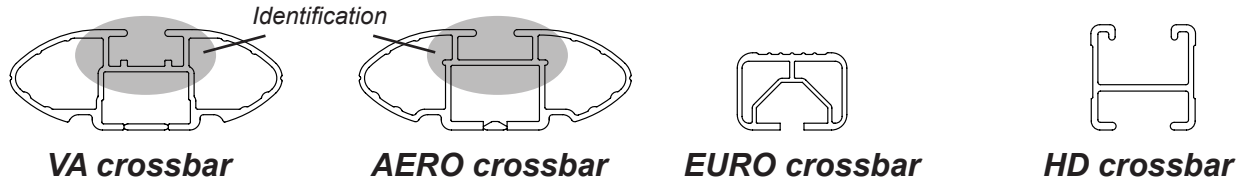

IDENTIFICATION CHART

Vehicle	Date	Crossbar	FRONT CROSSBAR					REAR CROSSBAR						
			Front Right Pad/Clamp	Front Left Pad/Clamp	Measurement strip length per side	Measurement strip length per side	Measurement Distance (x)	Foot plate arrow direction	Rear Right Pad/Clamp	Rear Left Pad/Clamp	Measurement strip length per side	Measurement strip length per side	Measurement Distance (x)	Foot plate arrow direction
Toyota Corolla ZZE122R 4dr Sedan	12/01-04/07	1180mm	M368 114490	M368 114490	185mm	130mm	938mm / 36,59/64"	OUT	M368 114490	M368 114490	198mm	143mm	964mm / 37,61/64"	OUT
			Arrow OUT						Arrow OUT					
Toyota Corolla 4dr Sedan (USA)	03-08	1180mm	M368 114490	M368 114490	185mm	130mm	938mm / 36,59/64"	OUT	M368 114490	M368 114490	198mm	143mm	964mm / 37,61/64"	OUT
			Arrow OUT						Arrow OUT					
VW Passat B5 (3B) 4dr Sedan	03/98-02/06	1260mm	M368 114490	M368 114490	152mm	39mm	952mm / 37,31/64"	OUT	M368 114490	M368 114490	149mm	36mm	946mm / 37,1/4"	OUT
			Arrow OUT						Arrow OUT					
VW Passat B6/ B7 (3C) 4dr Sedan	03/06-	1260mm	M368 114490	M368 114490	179mm	66mm	1006mm / 39,39/64"	OUT	M368 114490	M368 114490	176mm	63mm	1000mm / 39,3/8"	OUT
			Arrow OUT						Arrow OUT					
VW Passat B5 (3B) 4dr Sedan (USA)	98-05	1260mm	M368 114490	M368 114490	152mm	39mm	952mm / 37,31/64"	OUT	M368 114490	M368 114490	149mm	36mm	946mm / 37,1/4"	OUT
			Arrow OUT						Arrow OUT					

DK004 Rhino-Rack VA, Aero, Euro & HD [crossbar](#) instruction

Measurement A: CENTRE of door jamb to CENTRE arrow of leg foot plate.

Measurement B: CENTRE of Front leg foot plate arrow to CENTRE of Rear leg foot plate arrow.

Carrying capacity: Roof rack is rated to 75kg. Please refer to manufacturers handbook for your vehicles maximum roof load capacity. Always use the lower of the two figures.

Direction of Pad, Arrow and Foot Plates