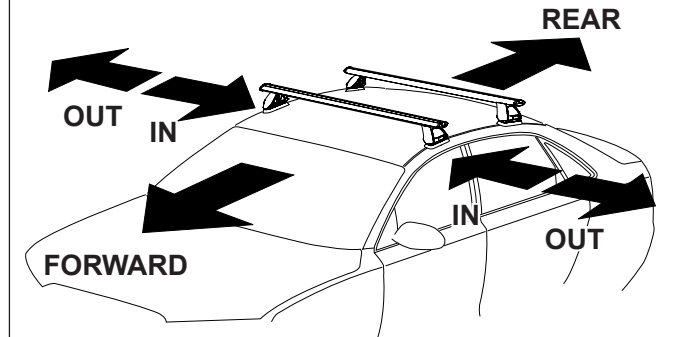

VEHICLE	Date	Measurement A	Measurement B	Load Rating (includes racks 5kg/11lbs)
Toyota Corolla ZZE122R 4dr Sedan	12/01-04/07	250mm / 9,27/32"	650mm / 25,19/32"	75kg / 165lbs
Toyota Corolla 4dr Sedan (USA)	03-08	250mm / 9,27/32"	650mm / 25,19/32"	75kg / 165lbs
VW Passat B5 (3B) 4dr Sedan	03/98-02/06	290mm / 11,27/64"	700mm / 27,9/16"	75kg / 165lbs
VW Passat B6/B7 (3C) 4dr Sedan	03/06-	240mm / 9,29/64"	680mm / 26,49/64"	75kg / 165lbs
VW Passat B5 (3B) 4dr Sedan (USA)	98-05	290mm / 11,27/64"	700mm / 27,9/16"	75kg / 165lbs
VW Passat B6 (3C) 4dr Sedan (USA)	06-10	240mm / 9,29/64"	680mm / 26,49/64"	75kg / 165lbs