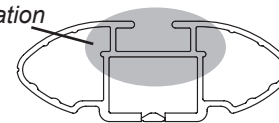

IDENTIFICATION CHART

VA crossbar

AERO crossbar

EURO crossbar

HD crossbar

Vehicle	Date	Crossbar	FRONT CROSSBAR					REAR CROSSBAR					
			Front Right Pad/ Clamp	Front Left Pad/ Clamp	Measurement strip length per side	Measurement strip length per side	Measurement Distance (x)	Foot plate arrow direction	Rear Right Pad/ Clamp	Rear Left Pad/ Clamp	Measurement strip length per side	Measurement strip length per side	Measurement Distance (x)
Holden Colorado Single cab RG	06/12-	1260mm	M506 SUB0247	M505 SUB0247	179mm	66mm	1006mm / 39,39/64"	OUT	N/A	N/A	N/A	N/A	N/A
			Arrow OUT						N/A				
Holden Colorado Space cab RG	06/12-	1260mm	M506 SUB0247	M505 SUB0247	180mm	67mm	1008mm / 39,11/16"	OUT	M368 SUB0247	175mm	62mm	998mm / 39,19/64"	OUT
			Arrow OUT						Arrow OUT				
Holden Colorado Space cab RG (single Centre bar)	06/12-	1260mm	M506 SUB0247	M505 SUB0247	177mm	64mm	1002mm / 39,29/64"	OUT	N/A	N/A	N/A	N/A	N/A
			Arrow OUT						N/A				
Holden Colorado Crew cab RG	06/12-	1260mm	M506 SUB0247	M505 SUB0247	178mm	65mm	1004mm / 39,17/32"	OUT	M368 SUB0247	172mm	59mm	992mm / 39,1/16"	OUT
			Arrow OUT						Arrow OUT				
Chevrolet S10 Regular cab	2013-	1260mm	M506 SUB0247	M505 SUB0247	179mm	66mm	1006mm / 39,39/64"	OUT	N/A	N/A	N/A	N/A	N/A
			Arrow OUT						N/A				