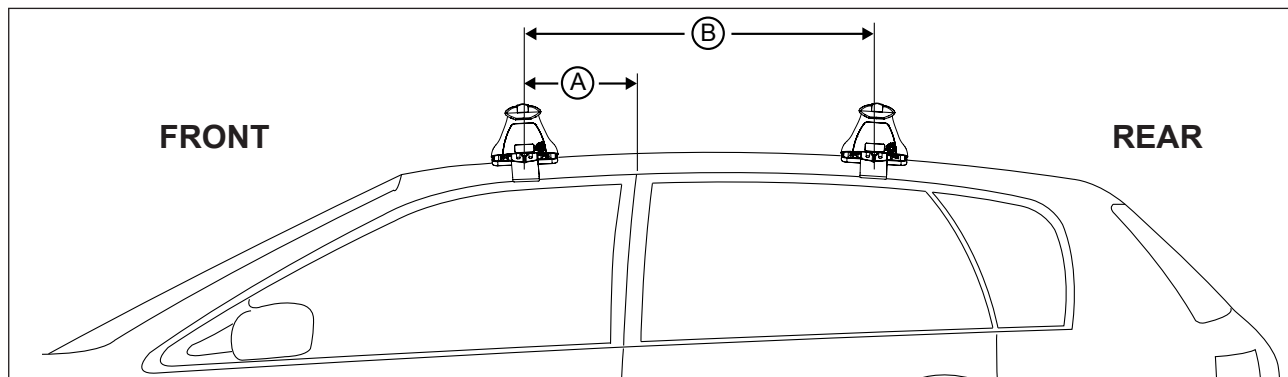

DK367 Rhino-Rack VA, DA, Euro & HD crossbar instruction

Measurement A: CENTRE of door jamb to CENTRE arrow of leg foot plate.

Measurement B: CENTRE of Front leg foot plate arrow to CENTRE of Rear leg foot plate arrow.

Carrying capacity: Roof rack is rated to 75kg. Please refer to manufacturers handbook for your vehicles maximum roof load capacity. Always use the lower of the two figures.

VEHICLE	Date	Measurement A	Measurement B	Load Rating (includes racks 5kg/ 11lbs)
Mitsubishi Mirage 5dr hatch LA	01/13-	340mm / 13,25/64	700mm / 27,9/16"	75kg/ 165lbs
Mitsubishi Mirage 5dr hatch	14-	340mm / 13,25/64	700mm / 27,9/16"	75kg/ 165lbs
Mitsubishi Space Star 5dr hatch	03/13-	340mm / 13,25/64	700mm / 27,9/16"	75kg/ 165lbs