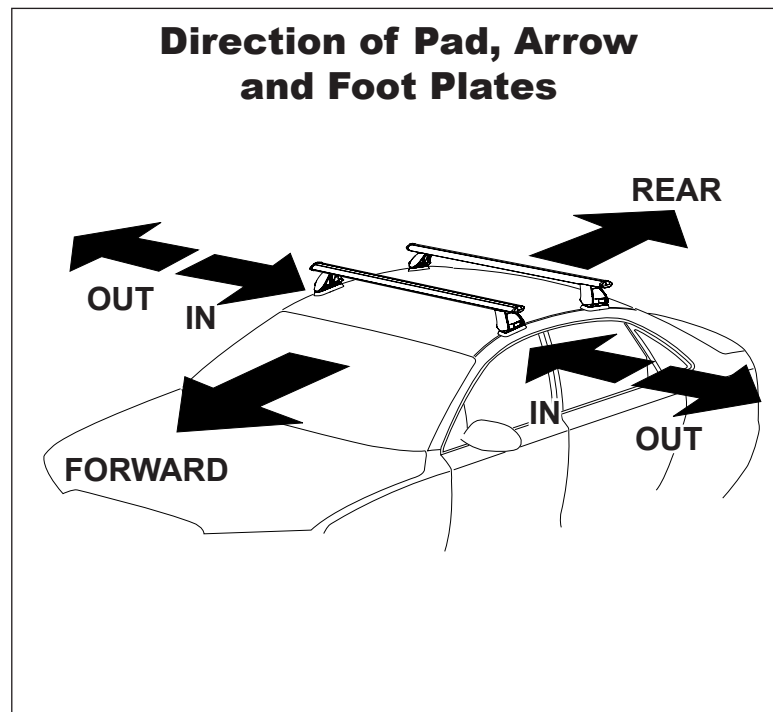

DK367 Rhino-Rack VA, DA, Euro & HD crossbar instruction

Measurement A: CENTRE of door jamb to CENTRE arrow of leg foot plate.

Measurement B: CENTRE of Front leg foot plate arrow to CENTRE of Rear leg foot plate arrow.

Carrying capacity: Roof rack is rated to 75kg. Please refer to manufacturers handbook for your vehicles maximum roof load capacity. Always use the lower of the two figures.

VEHICLE	Date	Measurement A	Measurement B	Load Rating (includes racks 5kg/ 11lbs)
Mitsubishi Mirage 5dr hatch LA	01/13-	340mm / 13,25/64	700mm / 27,9/16"	75kg/ 165lbs
Mitsubishi Mirage 5dr hatch	14-	340mm / 13,25/64	700mm / 27,9/16"	75kg/ 165lbs
Mitsubishi Space Star 5dr hatch	03/13-	340mm / 13,25/64	700mm / 27,9/16"	75kg/ 165lbs