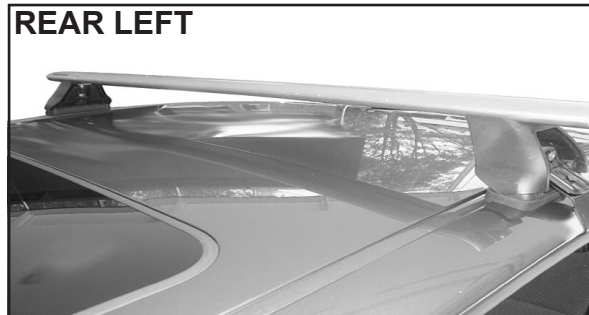

DK332 Rhino-Rack VA, Aero, Euro & HD crossbar instruction

Measurement A: CENTRE of door jamb to CENTRE arrow of leg foot plate.

Measurement B: CENTRE of Front leg foot plate arrow to CENTRE of Rear leg foot plate arrow.

Carrying capacity: Roof rack is rated to 75kg. Please refer to manufacturers handbook for your vehicles maximum roof load capacity. Always use the lower of the two figures.

VEHICLE	Date	Measurement A	Measurement B	Load Rating (includes racks 5kg/11lbs)
Lexus GS 4dr sedan	2012-	330mm / 13"	700mm / 27,9/16"	60kg / 132lbs