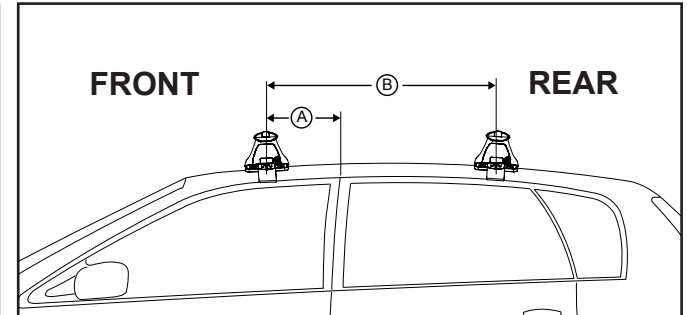

# DK332 Rhino-Rack VA, Aero, Euro & HD crossbar instruction

**Measurement A:** CENTRE of door jamb to CENTRE arrow of leg foot plate.

**Measurement B:** CENTRE of Front leg foot plate arrow to CENTRE of Rear leg foot plate arrow.

**Carrying capacity:** Roof rack is rated to 75kg. Please refer to manufacturers handbook for your vehicles maximum roof load capacity. Always use the lower of the two figures.

VEHICLE	Date	Measurement A	Measurement B	Load Rating (includes racks 5kg/11lbs)
Lexus GS 4dr sedan	2012-	330mm / 13"	700mm / 27,9/16"	60kg / 132lbs