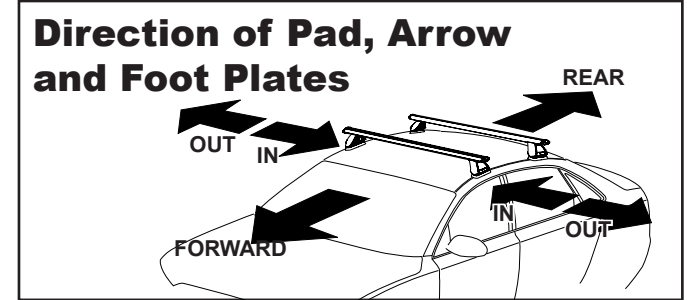

DK332 Rhino-Rack VA, Aero, Euro & HD crossbar instruction

Measurement A: CENTRE of door jamb to CENTRE arrow of leg foot plate.

Measurement B: CENTRE of Front leg foot plate arrow to CENTRE of Rear leg foot plate arrow.

Carrying capacity: Roof rack is rated to 75kg. Please refer to manufacturers handbook for your vehicles maximum roof load capacity. Always use the lower of the two figures.

VEHICLE	Date	Measurement A	Measurement B	Load Rating (includes racks 5kg/11lbs)
Lexus GS 4dr sedan	2012-	330mm / 13"	700mm / 27,9/16"	60kg / 132lbs