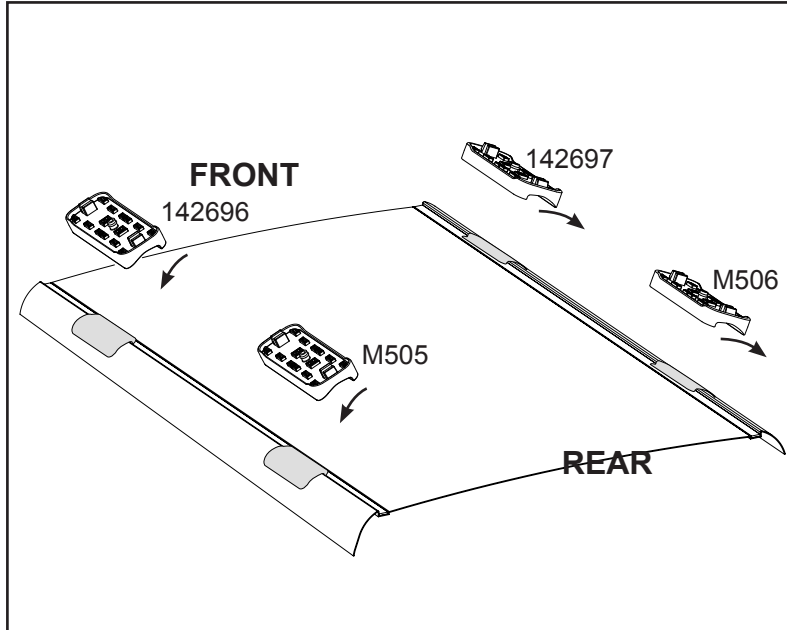

# DK332 Rhino-Rack VA, Aero, Euro & HD crossbar instruction

**Measurement A:** CENTRE of door jamb to CENTRE arrow of leg foot plate.

**Measurement B:** CENTRE of Front leg foot plate arrow to CENTRE of Rear leg foot plate arrow.

**Carrying capacity:** Roof rack is rated to 75kg. Please refer to manufacturers handbook for your vehicles maximum roof load capacity. Always use the lower of the two figures.

VEHICLE	Date	Measurement A	Measurement B	Load Rating (includes racks 5kg/11lbs)
Lexus GS 4dr sedan	2012-	330mm / 13"	700mm / 27,9/16"	60kg / 132lbs