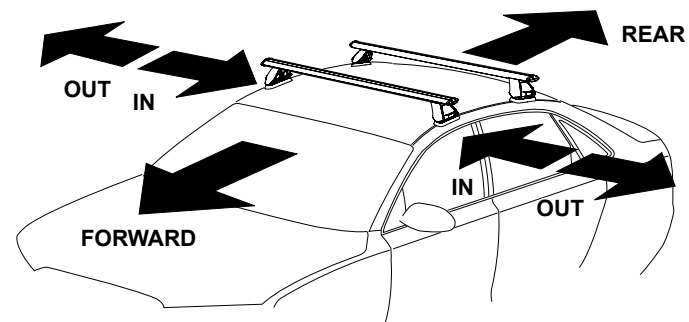

Yaris 5dr

Direction of Pad and Foot Plate Arrow