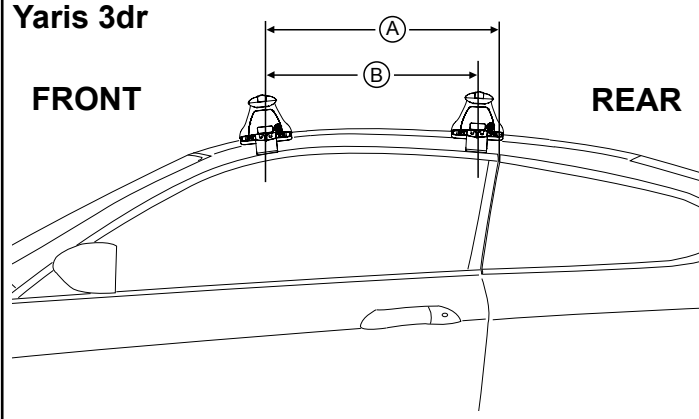

DK329 Rhino-Rack VA, DA, Euro & HD crossbar instruction

Measurement A: CENTRE of door jamb to CENTRE arrow of leg foot plate.

Measurement B: CENTRE of Front leg foot plate arrow to CENTRE of Rear leg foot plate arrow.

Direction of Pad and Foot Plate Arrow

Yaris 3dr

Yaris 5dr

VEHICLE	Date	Measurement A	Measurement B	Load Rating (includes racks 5kg/ 11lbs)
Toyota Yaris (131) 3dr hatch	11-	620mm / 24,13/32"	520mm / 20,15/32"	60kg / 132lbs
Toyota Yaris (130) 5dr hatch	11-	400mm / 15,3/4"	700mm / 27,9/16"	60kg / 132lbs