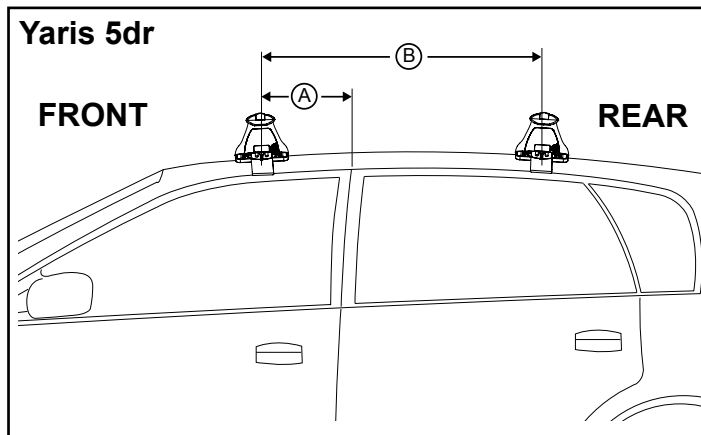

DK329 Rhino-Rack VA, DA, Euro & HD crossbar instruction

Measurement A: CENTRE of door jamb to CENTRE arrow of leg foot plate.

Measurement B: CENTRE of Front leg foot plate arrow to CENTRE of Rear leg foot plate arrow.

Direction of Pad and Foot Plate Arrow

Yaris 3dr

Yaris 5dr

VEHICLE	Date	Measurement A	Measurement B	Load Rating (includes racks 5kg/ 11lbs)
Toyota Yaris (131) 3dr hatch	11-	620mm / 24,13/32"	520mm / 20,15/32"	60kg / 132lbs
Toyota Yaris (130) 5dr hatch	11-	400mm / 15,3/4"	700mm / 27,9/16"	60kg / 132lbs