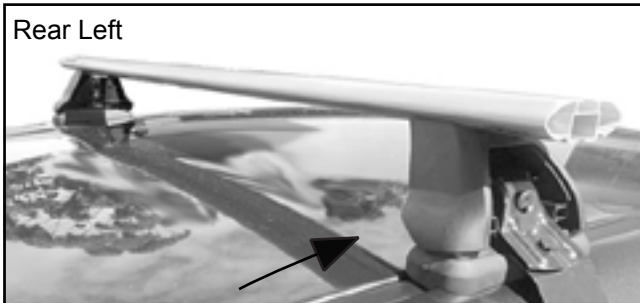

# DK258 Rhino-Rack VA, DA, Euro & HD crossbar instruction

**Measurement A:** CENTRE of door jamb to CENTRE arrow of leg foot plate.

**Measurement B:** CENTRE of Front leg foot plate arrow to CENTRE of Rear leg foot plate arrow.

## Direction of Pad Arrow and Foot Plate Arrow

VEHICLE	Date	Measurement A	Measurement B	Load Rating (includes racks 5kg/11lbs)
Kia Venga 5dr hatch	09-	300mm / 11,13/16"	750mm / 29,17/32"	50kg / 110lbs
Subaru Impreza 5dr hatch	12-	270mm / 10,5/8"	675mm / 26,37/64"	75kg / 165lbs
Subaru Impreza 4dr sedan	12-	280mm / 11,1/32"	650mm / 25,19/32"	75kg / 165lbs
Subaru WRX/WRX STI 4dr sedan	14-	280mm / 11,1/32"	650mm / 25,19/32"	75kg / 165lbs