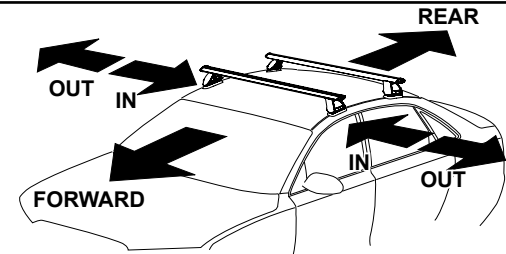

Direction of Pad Arrow and Foot Plate Arrow

VEHICLE	Date	Measurement A	Measurement B	Load Rating (includes racks 5kg/11lbs)
Kia Venga 5dr hatch	09-	300mm / 11,13/16"	750mm / 29,17/32"	50kg / 110lbs
Subaru Impreza 5dr hatch	12-	270mm / 10,5/8"	675mm / 26,37/64"	75kg / 165lbs
Subaru Impreza 4dr sedan	12-	280mm / 11,1/32"	650mm / 25,19/32"	75kg / 165lbs
Subaru WRX/WRX STI 4dr sedan	14-	280mm / 11,1/32"	650mm / 25,19/32"	75kg / 165lbs