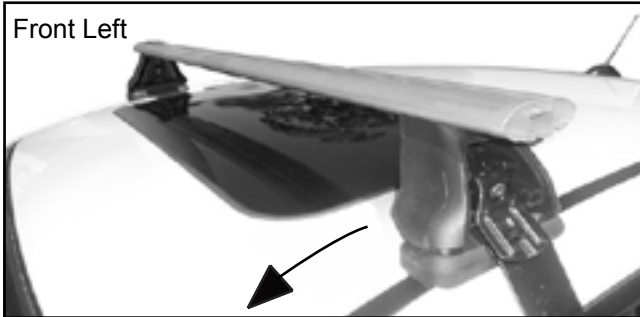

# DK258 Rhino-Rack VA, DA, Euro & HD crossbar instruction

**Measurement A:** CENTRE of door jamb to CENTRE arrow of leg foot plate.

**Measurement B:** CENTRE of Front leg foot plate arrow to CENTRE of Rear leg foot plate arrow.

## Direction of Pad Arrow and Foot Plate Arrow

VEHICLE	Date	Measurement A	Measurement B	Load Rating (includes racks 5kg/11lbs)
Kia Venga 5dr hatch	09-	300mm / 11,13/16"	750mm / 29,17/32"	50kg / 110lbs
Subaru Impreza 5dr hatch	12-	270mm / 10,5/8"	675mm / 26,37/64"	75kg / 165lbs
Subaru Impreza 4dr sedan	12-	280mm / 11,1/32"	650mm / 25,19/32"	75kg / 165lbs
Subaru WRX/WRX STI 4dr sedan	14-	280mm / 11,1/32"	650mm / 25,19/32"	75kg / 165lbs