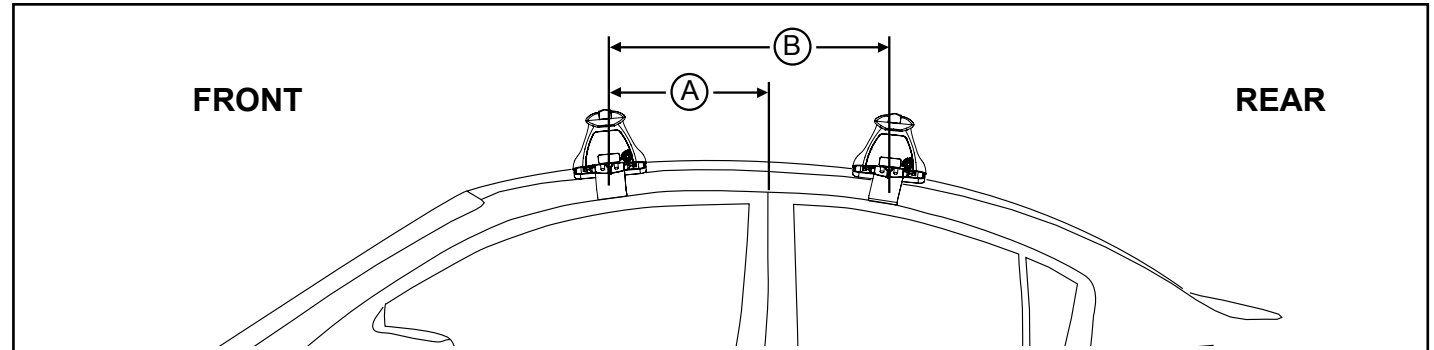

# DK258 Rhino-Rack VA, DA, Euro & HD crossbar instruction

**Measurement A:** CENTRE of door jamb to CENTRE arrow of leg foot plate.

**Measurement B:** CENTRE of Front leg foot plate arrow to CENTRE of Rear leg foot plate arrow.

**Carrying capacity:** Roof rack is rated to 75kg. Please refer to manufacturers handbook for your vehicles maximum roof load capacity. Always use the lower of the two figures.

## Direction of Pad Arrow and Foot Plate Arrow

VEHICLE	Date	Measurement A	Measurement B	Load Rating (includes racks 5kg/11lbs)
Kia Venga 5dr hatch	09-	300mm / 11,13/16"	750mm / 29,17/32"	50kg / 110lbs
Subaru Impreza 5dr hatch	12-	270mm / 10,5/8"	675mm / 26,37/64"	75kg / 165lbs
Subaru Impreza 4dr sedan	12-	280mm / 11,1/32"	650mm / 25,19/32"	75kg / 165lbs
Subaru WRX/WRX STI 4dr sedan	14-	280mm / 11,1/32"	650mm / 25,19/32"	75kg / 165lbs